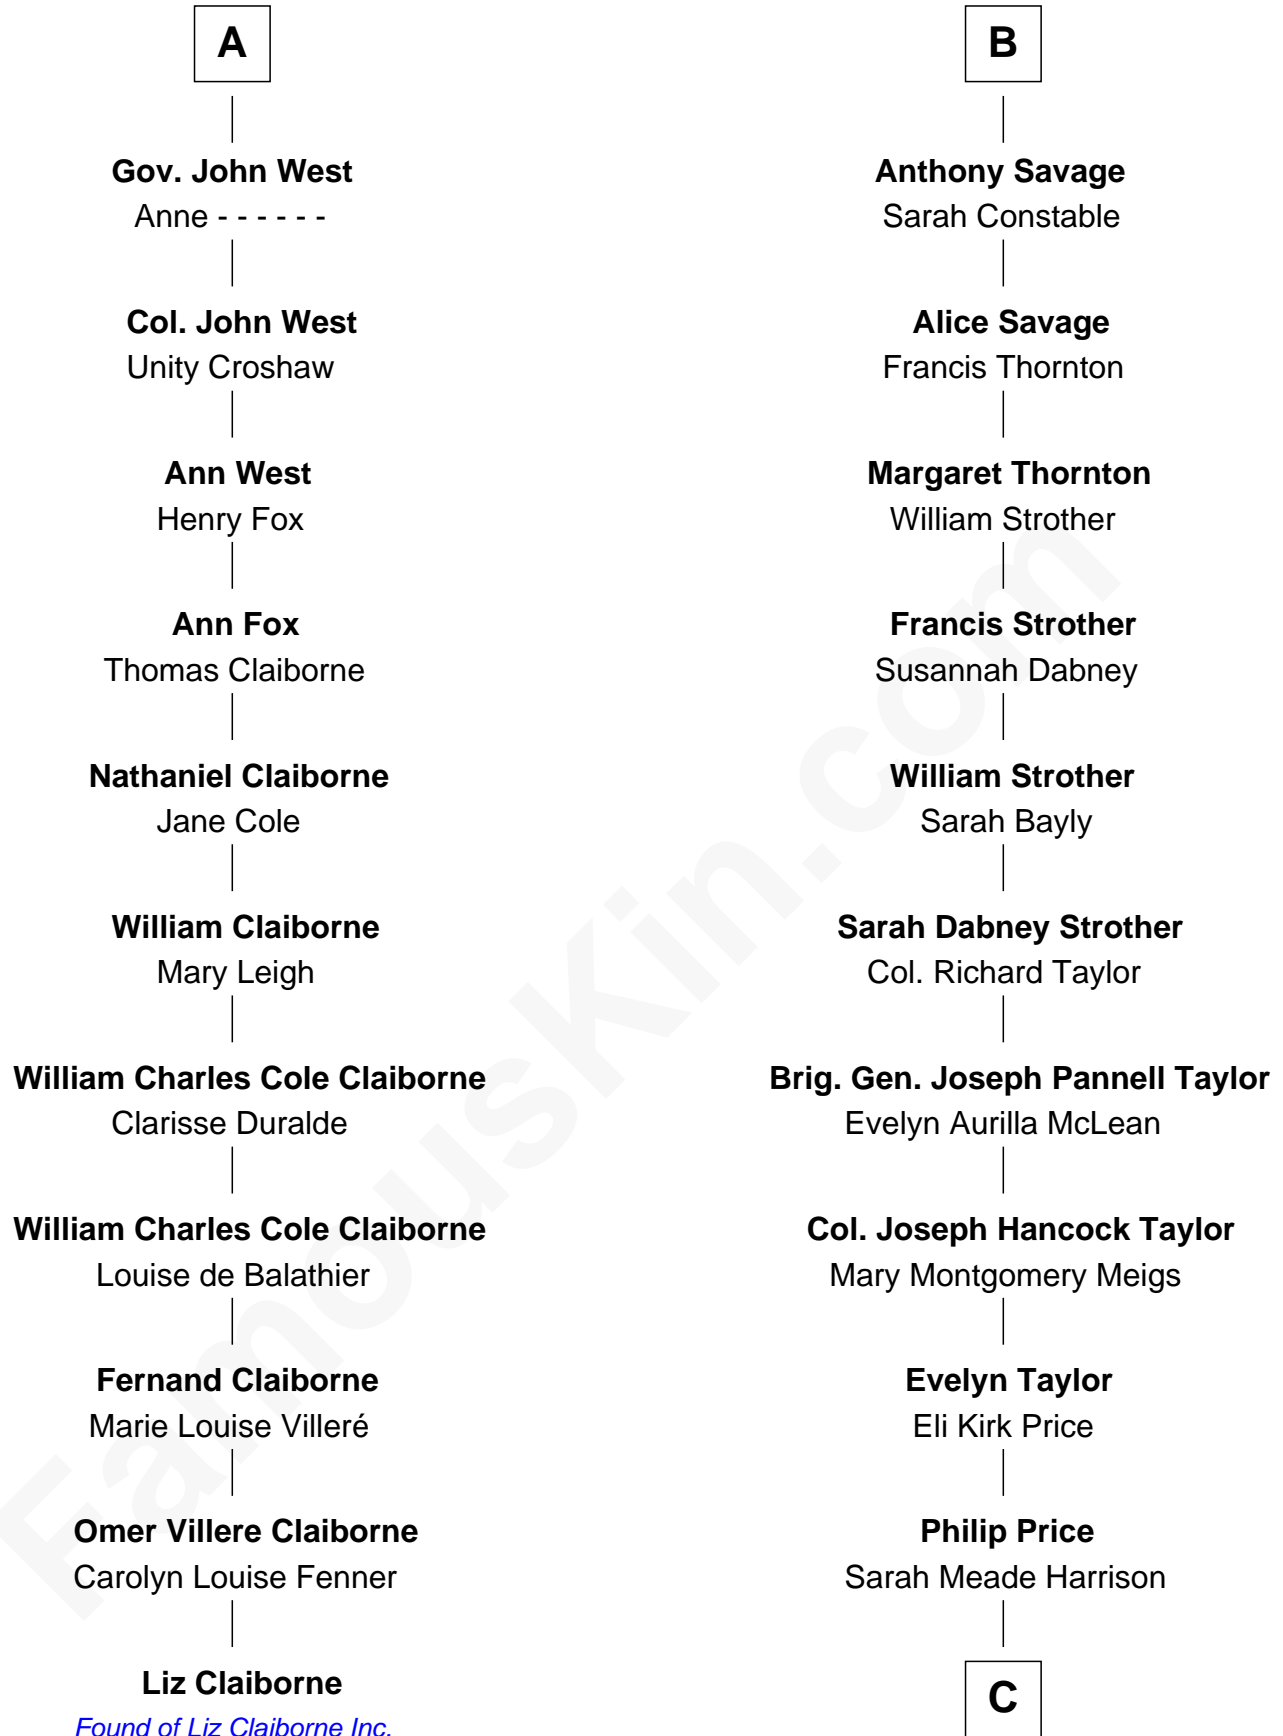

FamousKin.com

Relationship Chart of

Liz Claiborne

Fashion Designer and Founder of Liz Claiborne Inc.

17th cousin 1 time removed of

Parker Stevenson
TV and Movie Actor

C

Sarah Meade Price
Richard Stevenson Parker