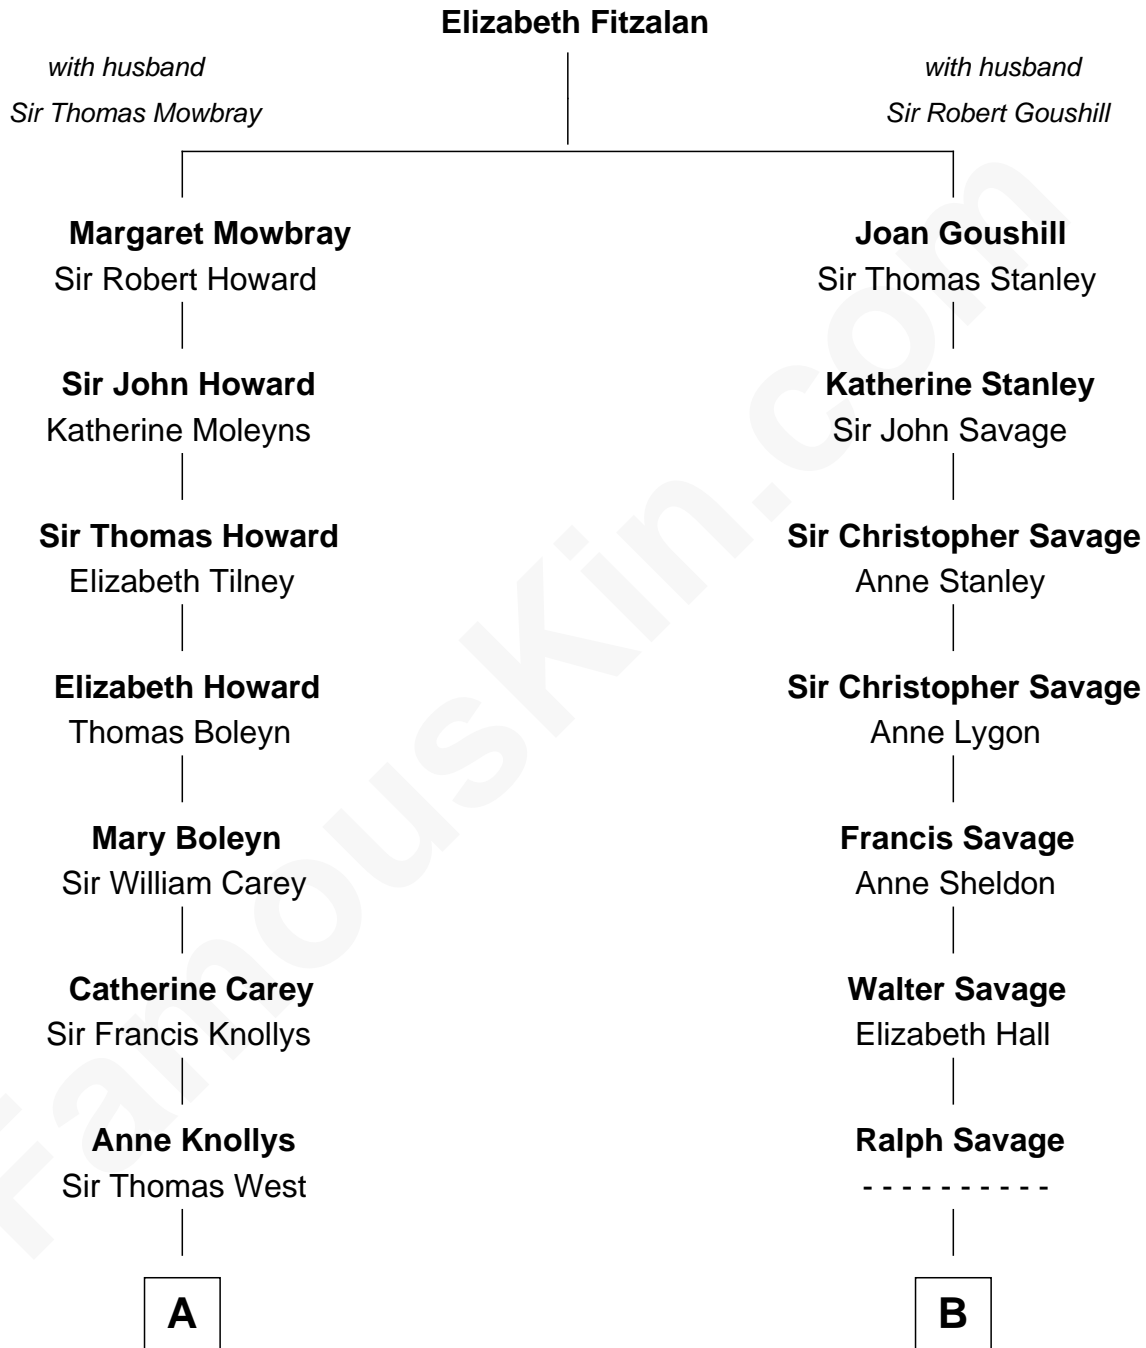

FamousKin.com

Relationship Chart of

Liz Claiborne

Fashion Designer and Founder of Liz Claiborne Inc.

17th cousin 1 time removed of

Parker Stevenson
TV and Movie Actor

C

Sarah Meade Price
Richard Stevenson Parker