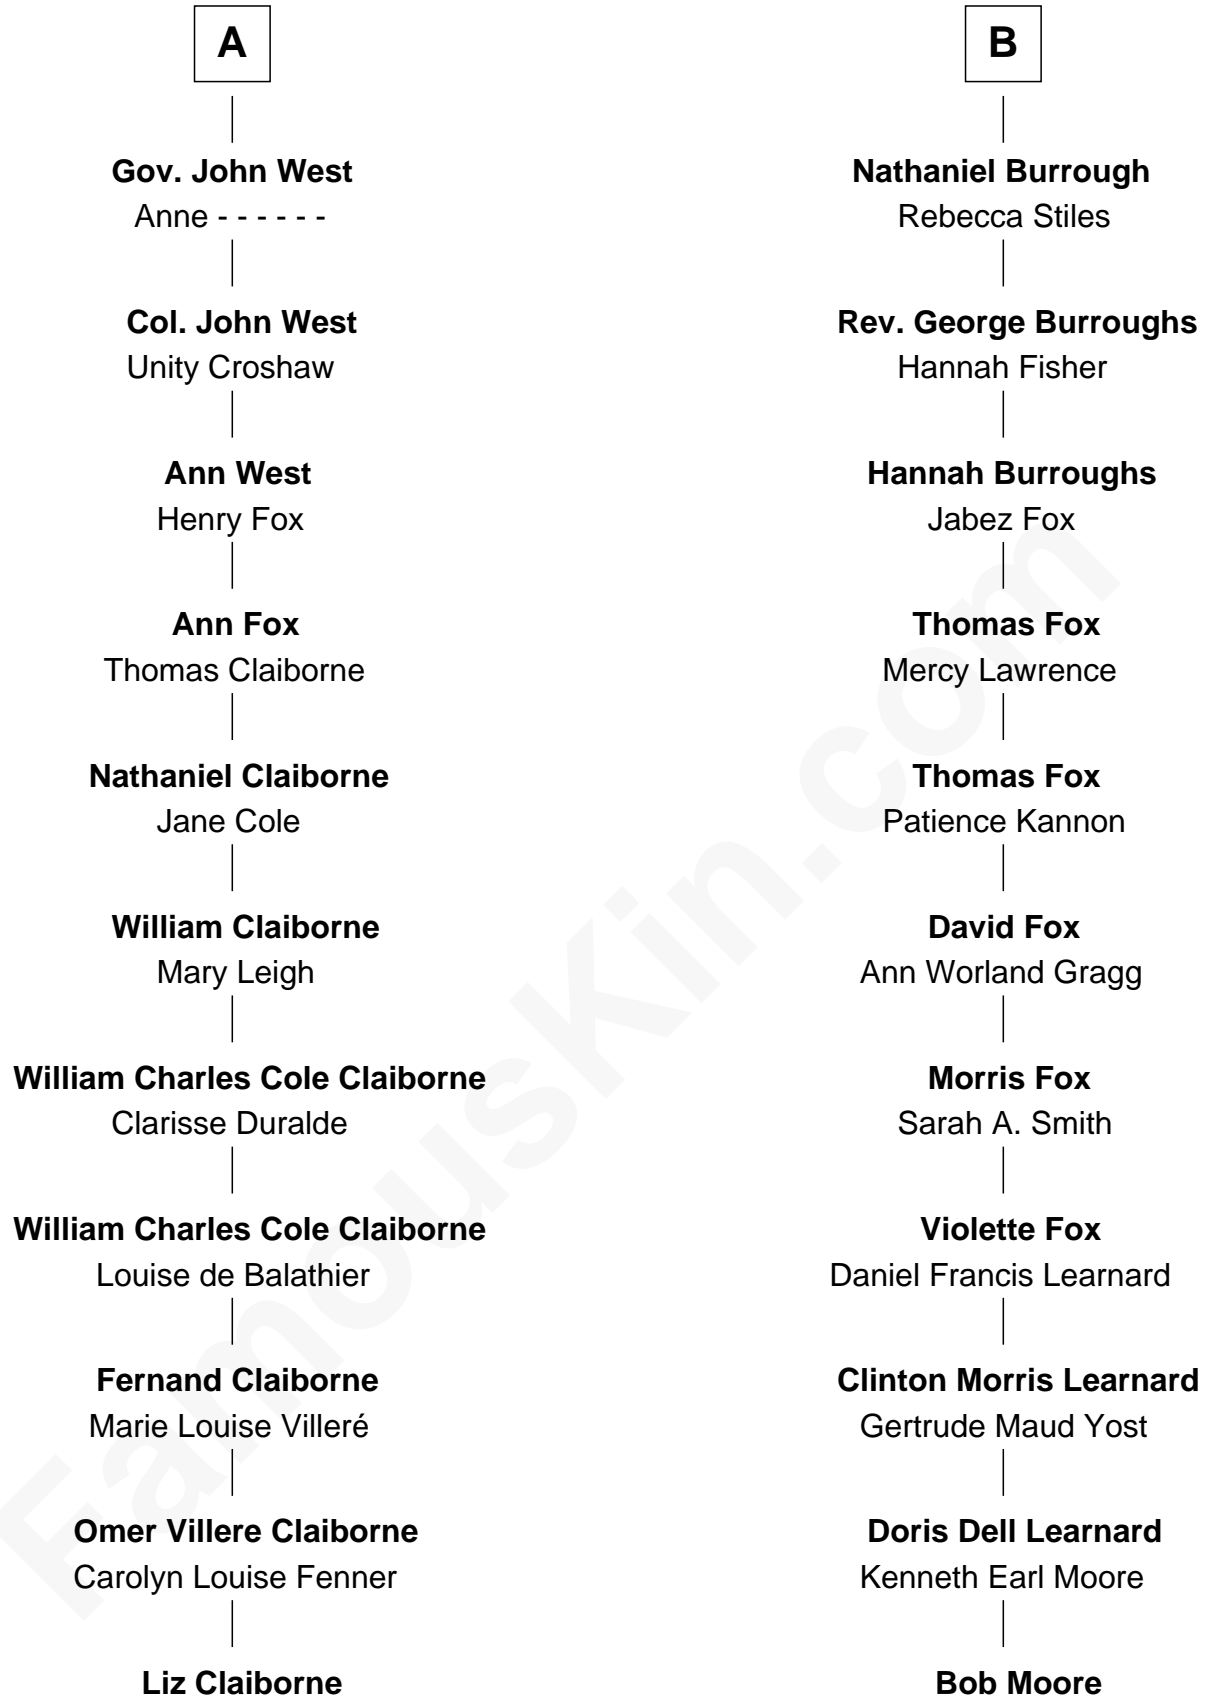

# FamousKin.com Relationship Chart of

**Liz Claiborne**

*Fashion Designer and Founder of Liz Claiborne Inc.*

17th cousin of

**Bob Moore**

*Co-Founder, Bob's Red Mill*

**Sir John Howard**

Alice Tendring

**Sir Robert Howard**

Margaret Mowbray

**Sir John Howard**

Katherine Moleyns

**Sir Thomas Howard**

Elizabeth Tilney

**Elizabeth Howard**

Thomas Boleyn

Mary Hussey

**Elizabeth Howard**

Henry Wentworth

**Margery Wentworth**

Sir William Waldegrave

**George Waldegrave**

Anne Drury

**Phyllis Waldegrave**

Thomas Higham

**Bridget Higham**

Thomas Burrough

**Rev. George Burrough**

Frances Sparrow

**B**

*Found of Liz Claiborne Inc.*

*Co-Founder, Bob's Red Mill*