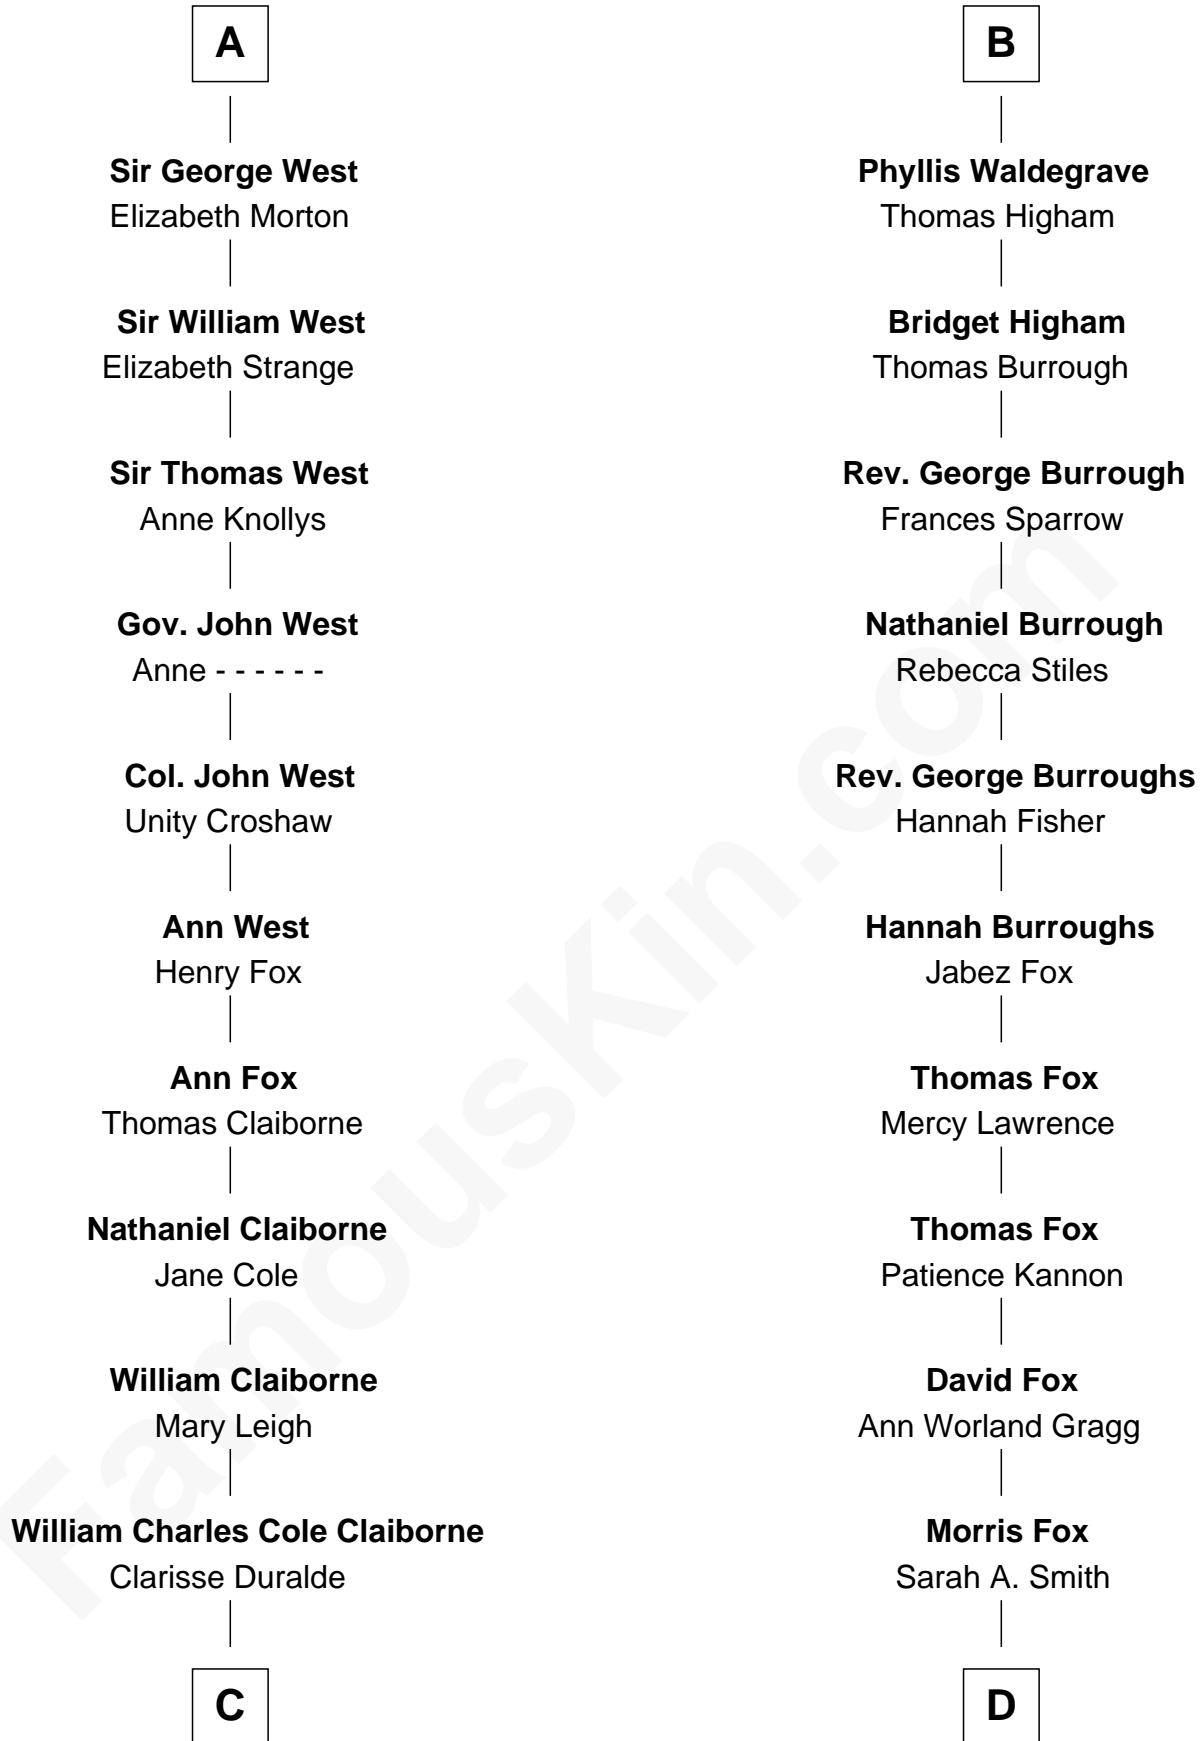

# FamousKin.com Relationship Chart of

**Liz Claiborne**

*Fashion Designer and Founder of Liz Claiborne Inc.*

20th cousin of

**Bob Moore**

*Co-Founder, Bob's Red Mill*

**Bartholomew de Badlesmere**

Margaret de Clare

**C**

**William Charles Cole Claiborne**

Louise de Balathier

**Fernand Claiborne**

Marie Louise Villeré

**Omer Villere Claiborne**

Carolyn Louise Fenner

**Liz Claiborne**