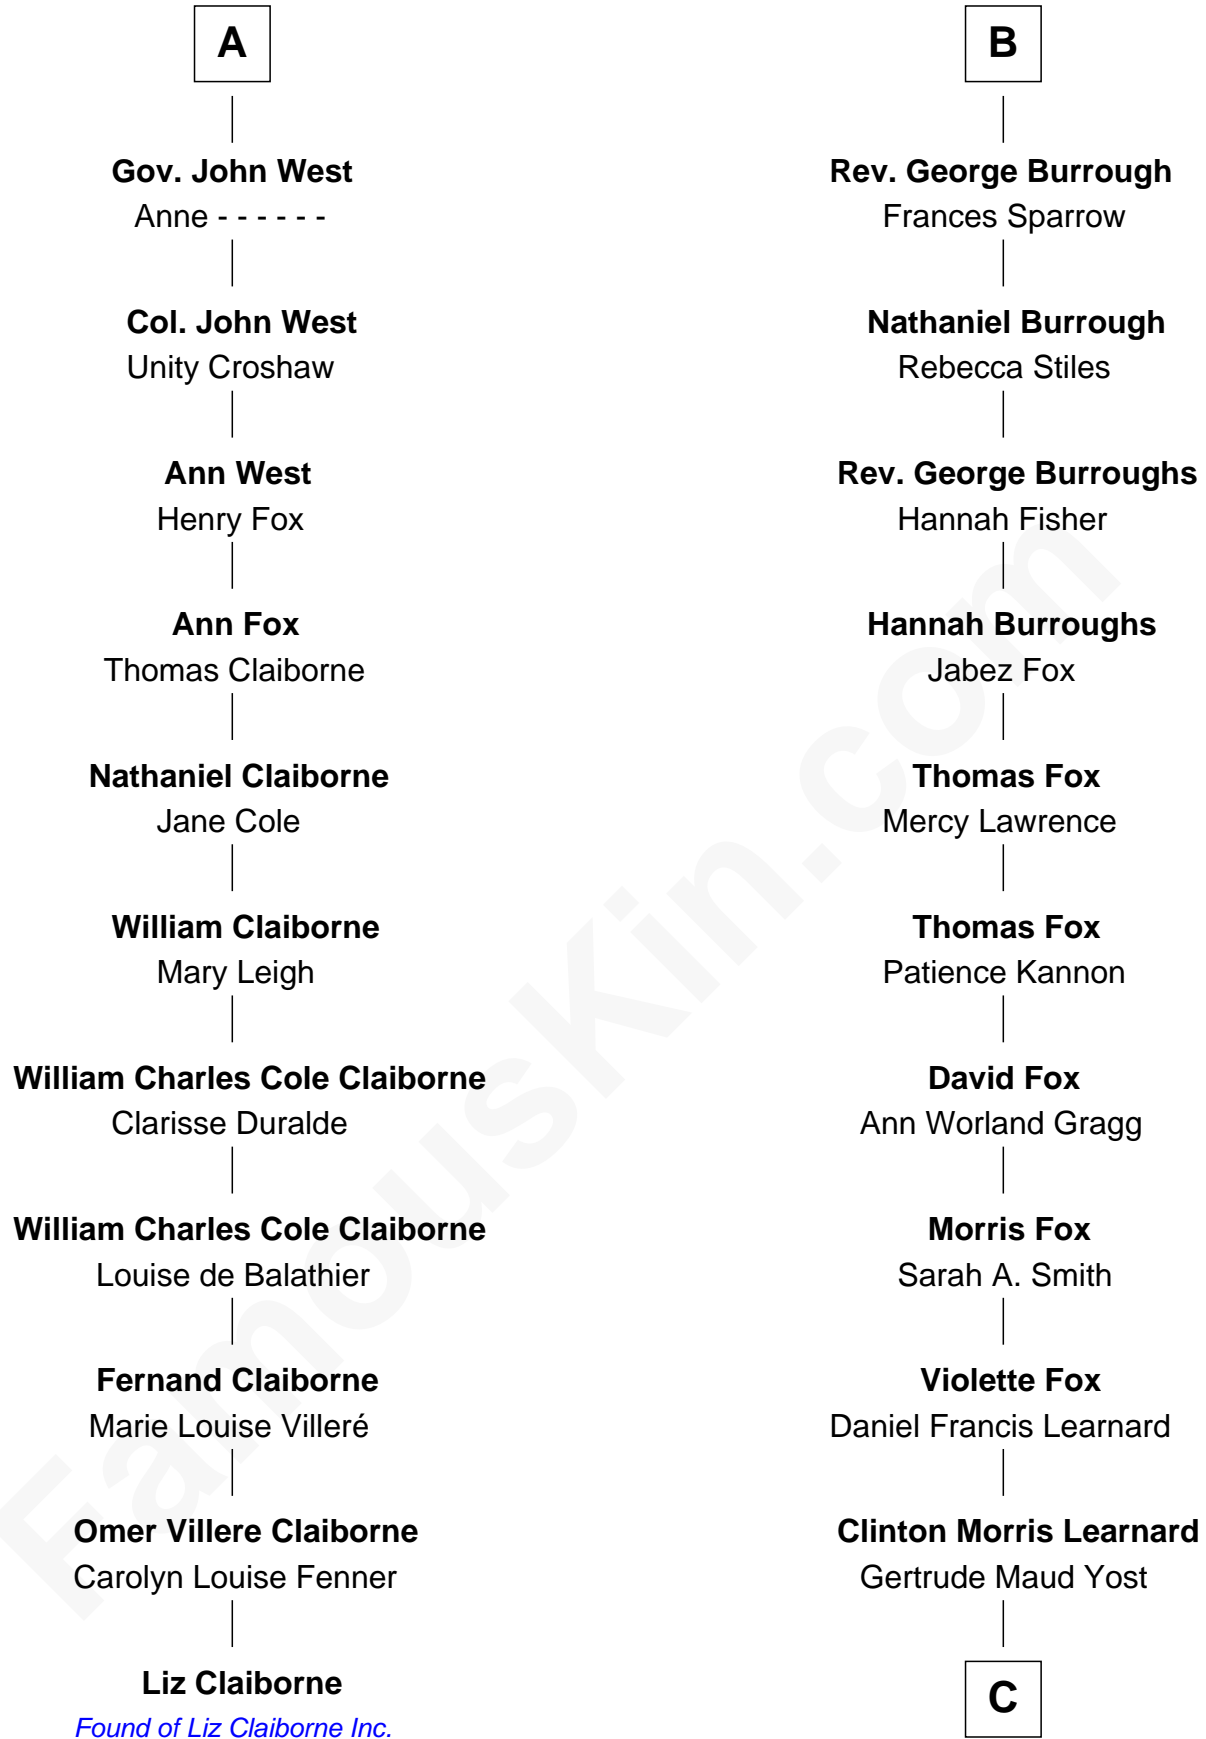

## Relationship Chart of

### Liz Claiborne

*Fashion Designer and Founder of Liz Claiborne Inc.*

17th cousin 1 time removed of

### Bob Moore

*Co-Founder, Bob's Red Mill*

**Sir Michael de la Pole**

Katherine Wingfield

C

**Doris Dell Learnard**  
Kenneth Earl Moore

**Bob Moore**

*Co-Founder, Bob's Red Mill*