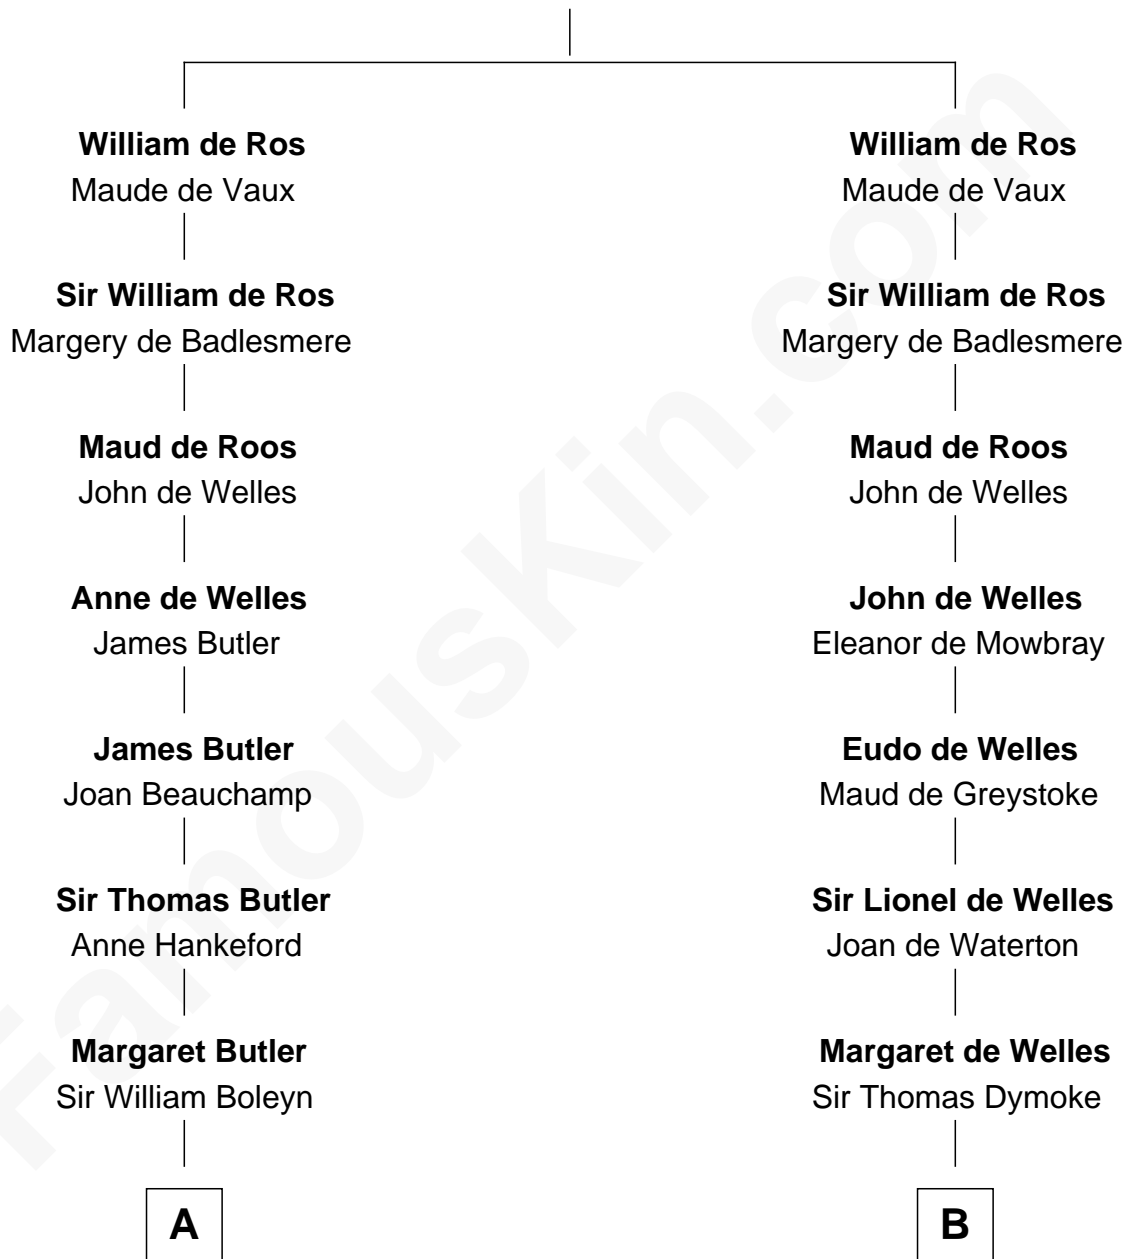

FamousKin.com

Relationship Chart of

Liz Claiborne

Fashion Designer and Founder of Liz Claiborne Inc.

20th cousin 1 time removed of

Robert Frost

Poet and Playwright

Sir Robert de Ros

Isabel de Aubeney

C

William Charles Cole Claiborne

Clarisse Duralde

William Charles Cole Claiborne

Louise de Balathier

Fernand Claiborne

Marie Louise Villeré