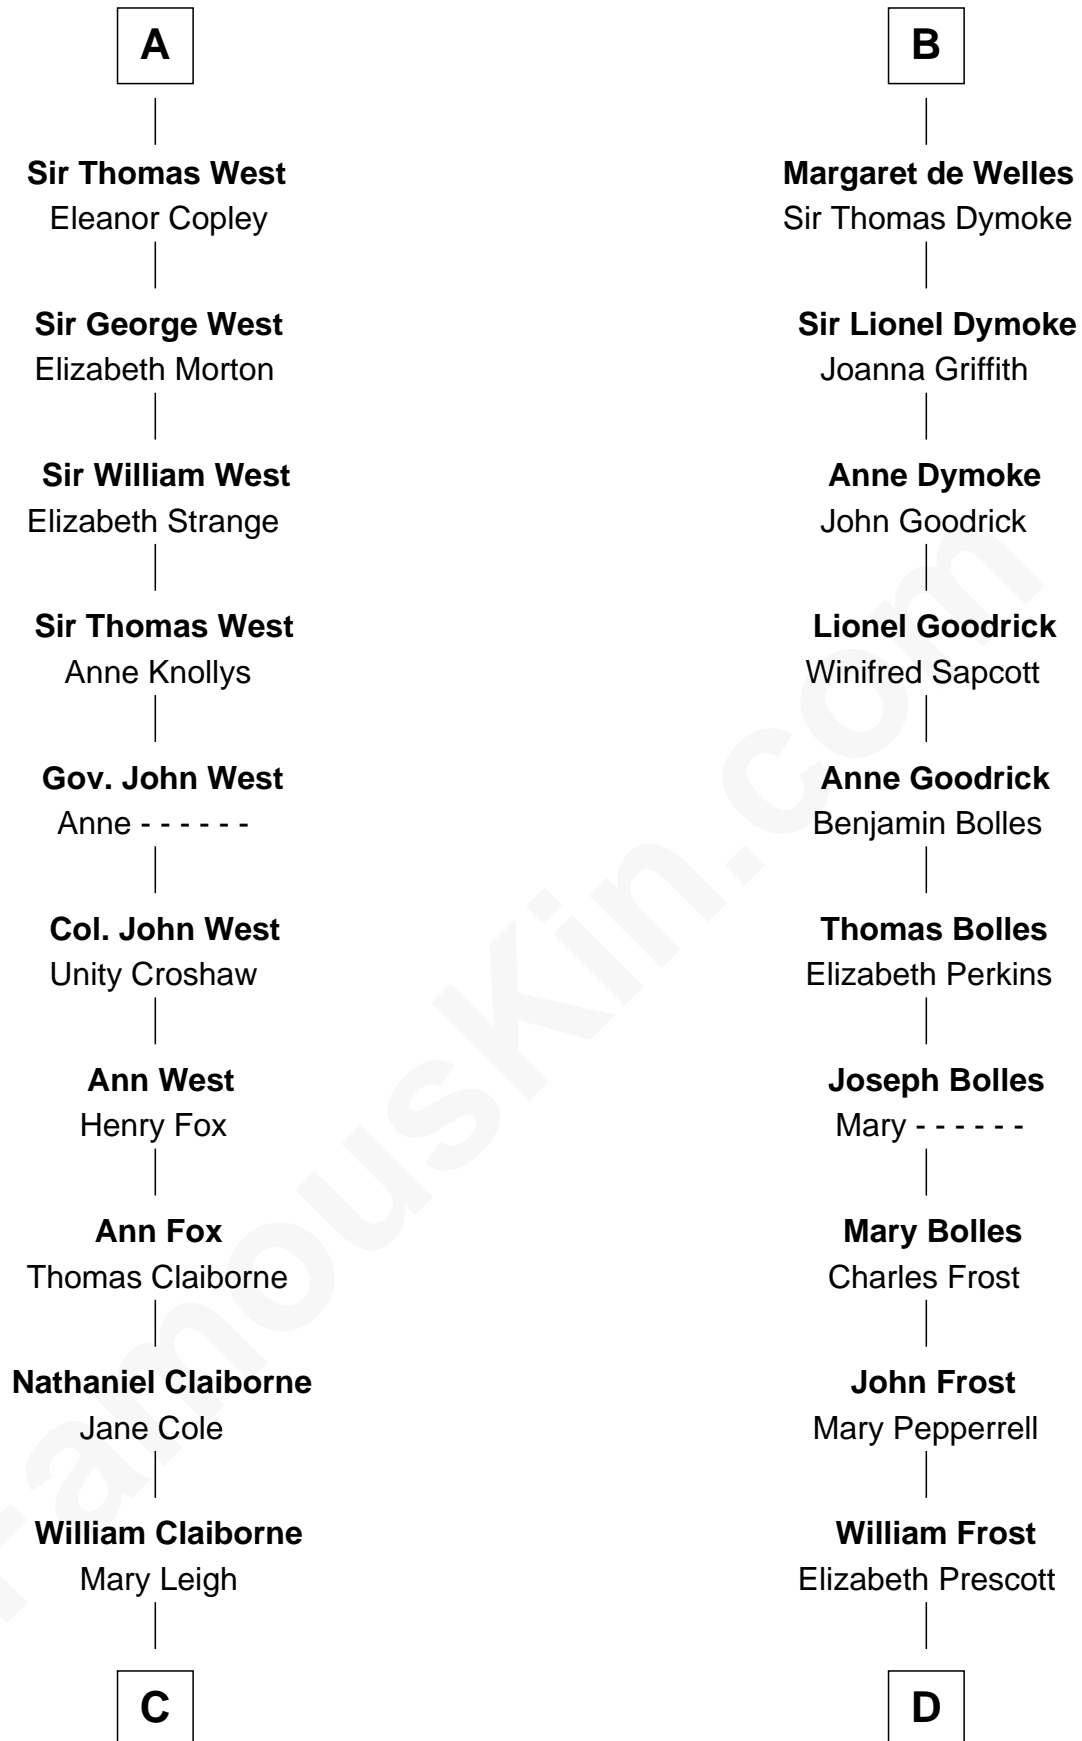

# FamousKin.com Relationship Chart of

**Liz Claiborne**

*Fashion Designer and Founder of Liz Claiborne Inc.*

21st cousin of

**Robert Frost**

*Poet and Playwright*

**C**

**William Charles Cole Claiborne**

Clarisse Duralde

**William Charles Cole Claiborne**

Louise de Balathier

**Fernand Claiborne**

Marie Louise Villeré

**Omer Villere Claiborne**

Carolyn Louise Fenner

**Liz Claiborne**