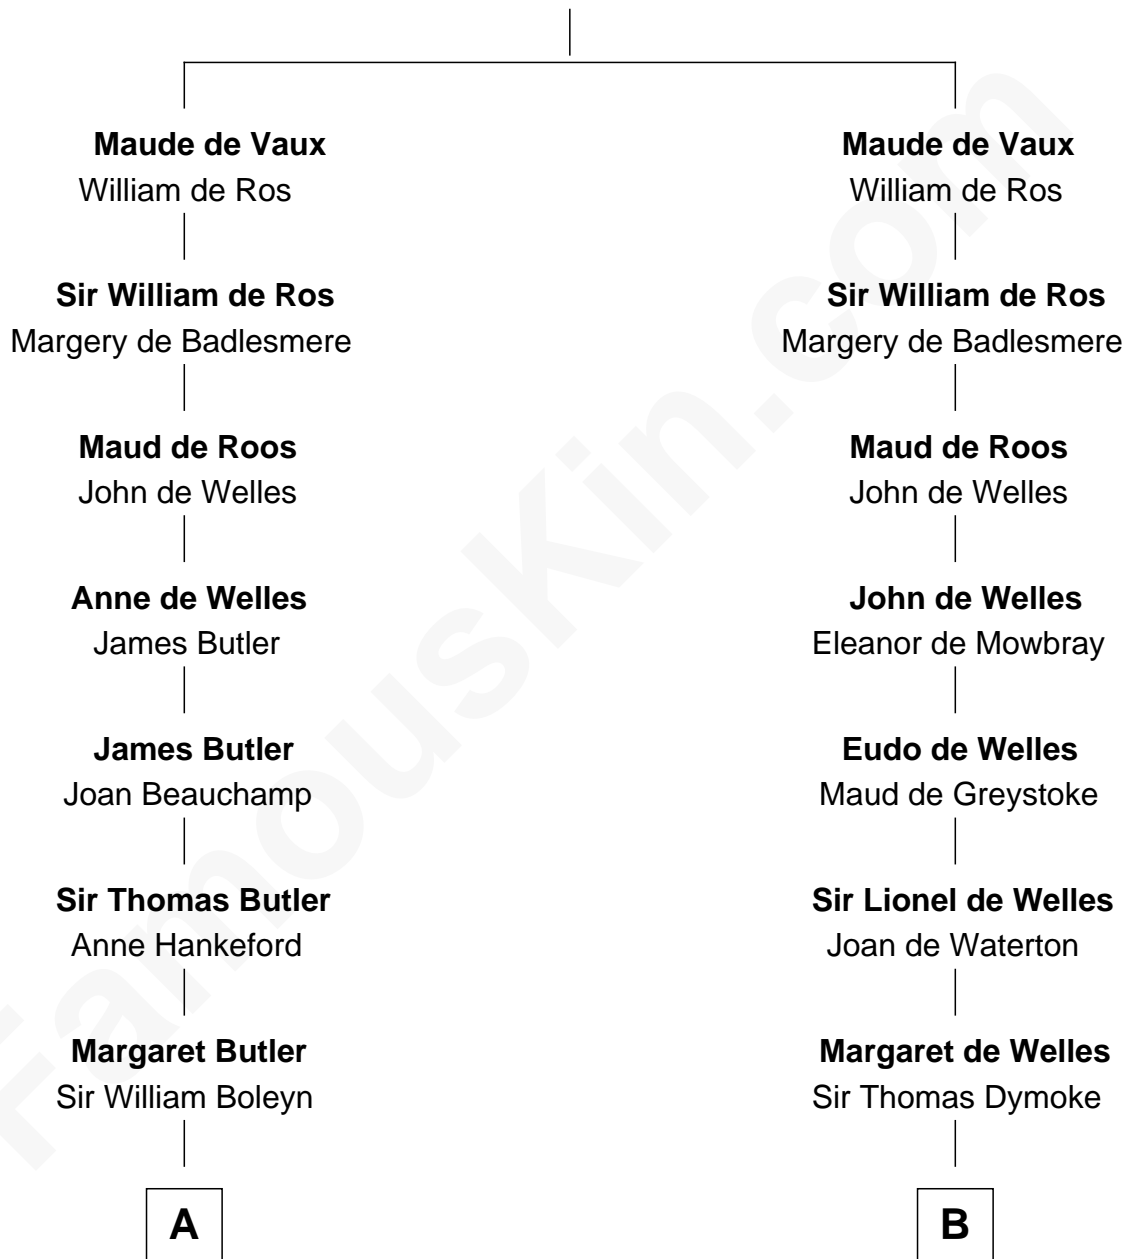

FamousKin.com

Relationship Chart of Liz Claiborne

Fashion Designer and Founder of Liz Claiborne Inc.

20th cousin 1 time removed of

Robert Frost

Poet and Playwright

John de Vaux

C

William Charles Cole Claiborne

Clarisse Duralde

William Charles Cole Claiborne

Louise de Balathier

Fernand Claiborne

Marie Louise Villeré

Omer Villere Claiborne

Carolyn Louise Fenner