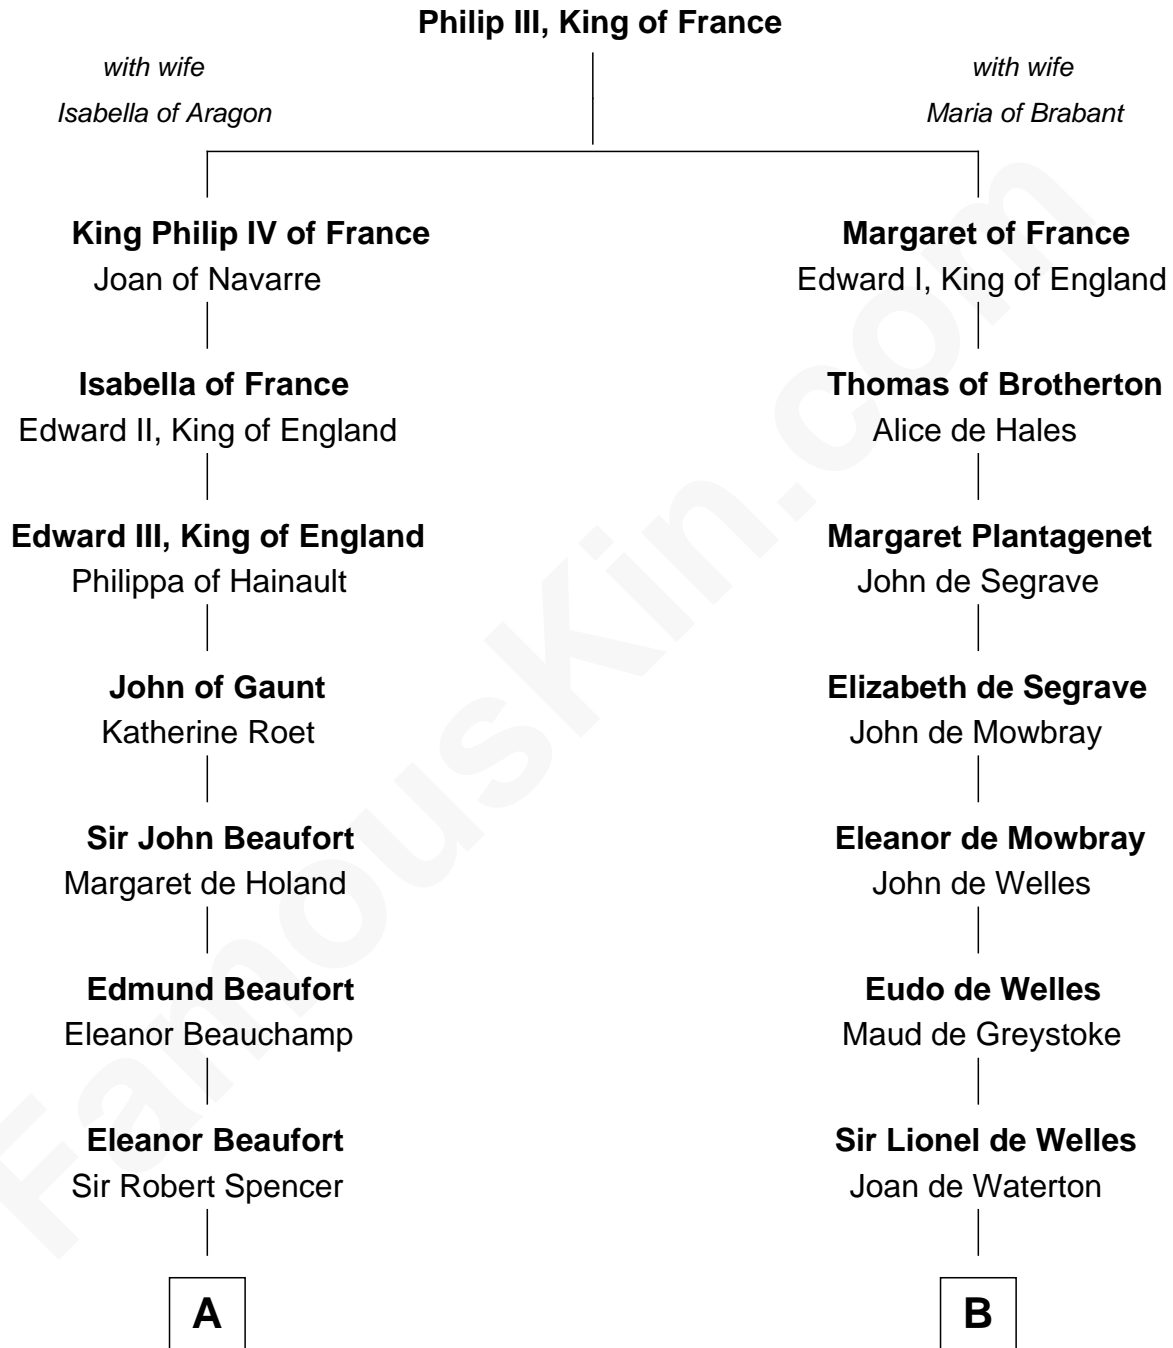

# FamousKin.com Relationship Chart of

**Liz Claiborne**

*Fashion Designer and Founder of Liz Claiborne Inc.*

21st cousin of

**Robert Frost**

*Poet and Playwright*

**C**

**William Charles Cole Claiborne**

Clarisse Duralde

**William Charles Cole Claiborne**

Louise de Balathier

**Fernand Claiborne**

Marie Louise Villeré

**Omer Villere Claiborne**

Carolyn Louise Fenner

**Liz Claiborne**