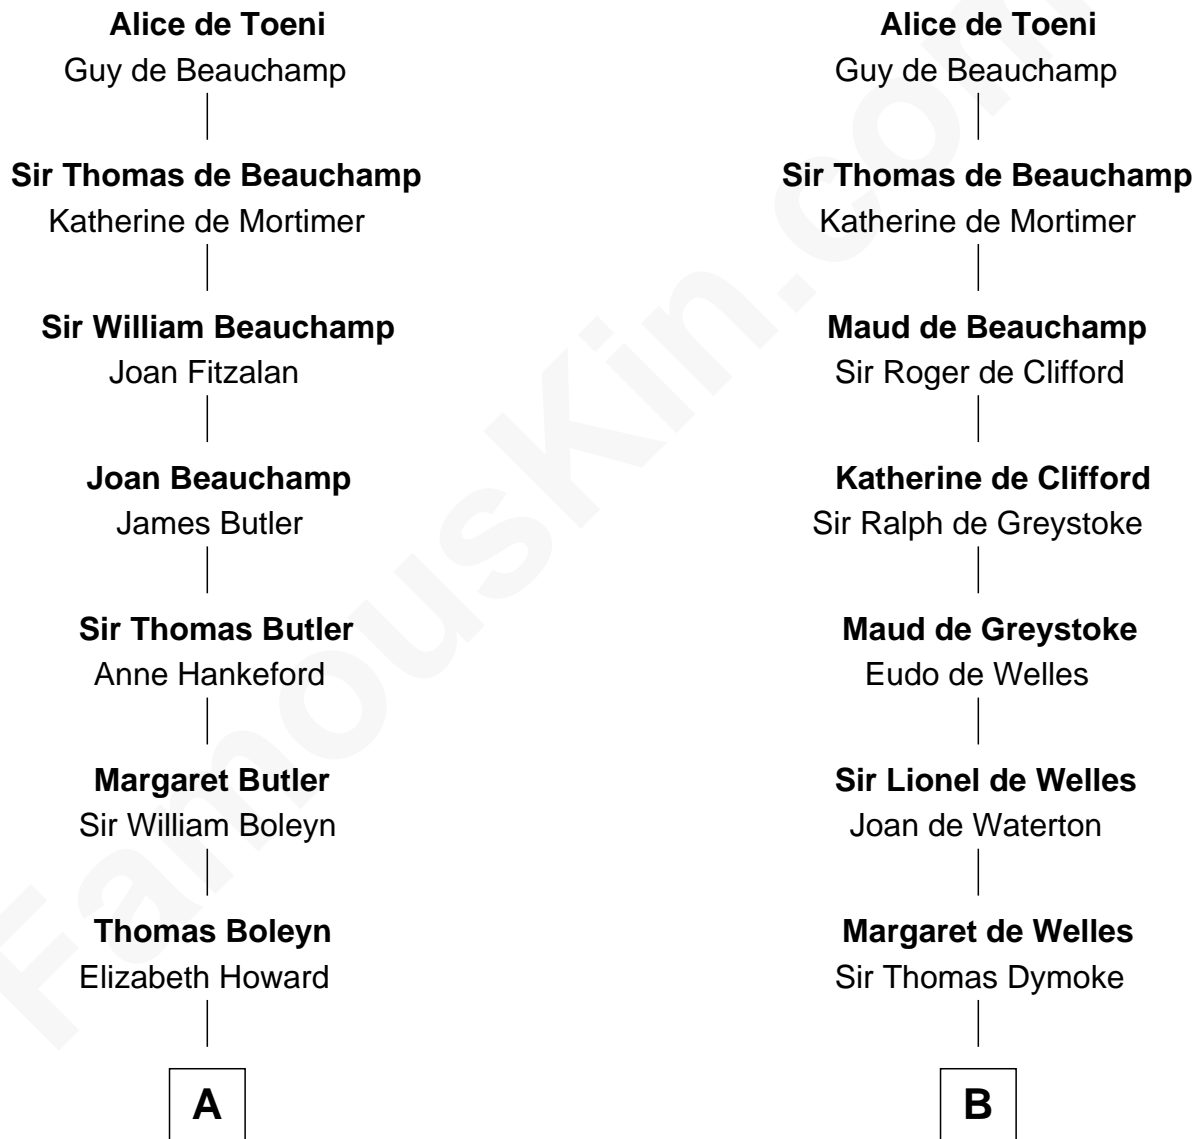

FamousKin.com Relationship Chart of

Liz Claiborne

Fashion Designer and Founder of Liz Claiborne Inc.

20th cousin of

Robert Frost

Poet and Playwright

Ralph VII de Toeni

Mary - - - - -

C

William Charles Cole Claiborne

Louise de Balathier

Fernand Claiborne

Marie Louise Villeré

Omer Villere Claiborne

Carolyn Louise Fenner

Liz Claiborne