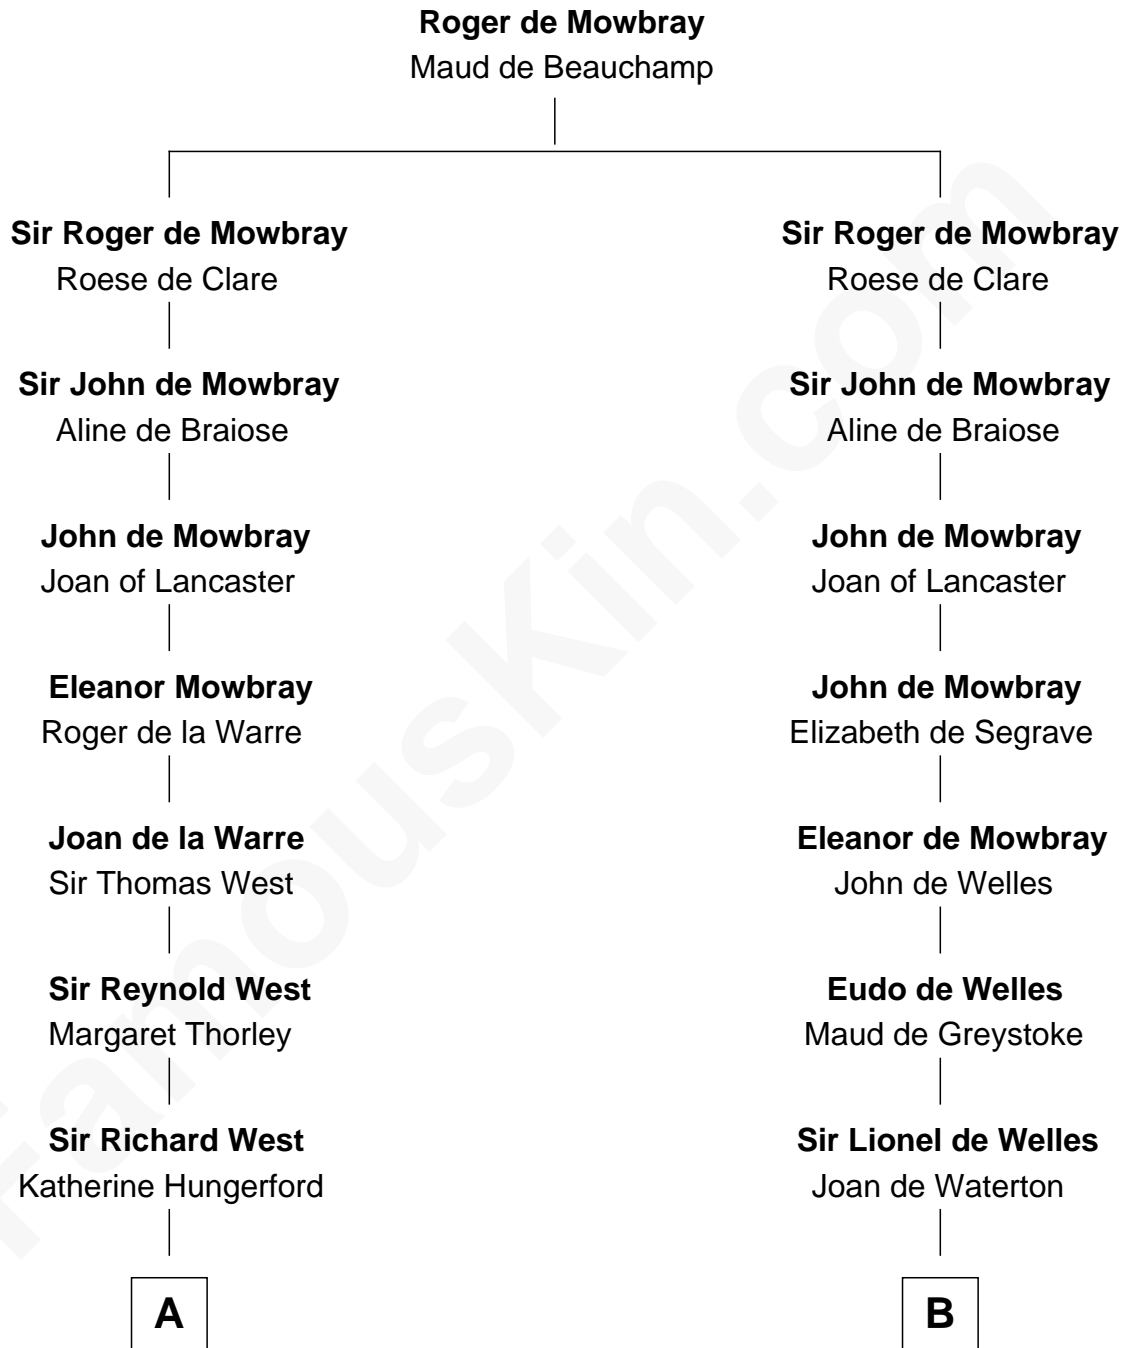

FamousKin.com

Relationship Chart of

Liz Claiborne

Fashion Designer and Founder of Liz Claiborne Inc.

21st cousin of

Robert Frost

Poet and Playwright

C

William Charles Cole Claiborne

Clarisse Duralde

William Charles Cole Claiborne

Louise de Balathier

Fernand Claiborne

Marie Louise Villeré

Omer Villere Claiborne

Carolyn Louise Fenner