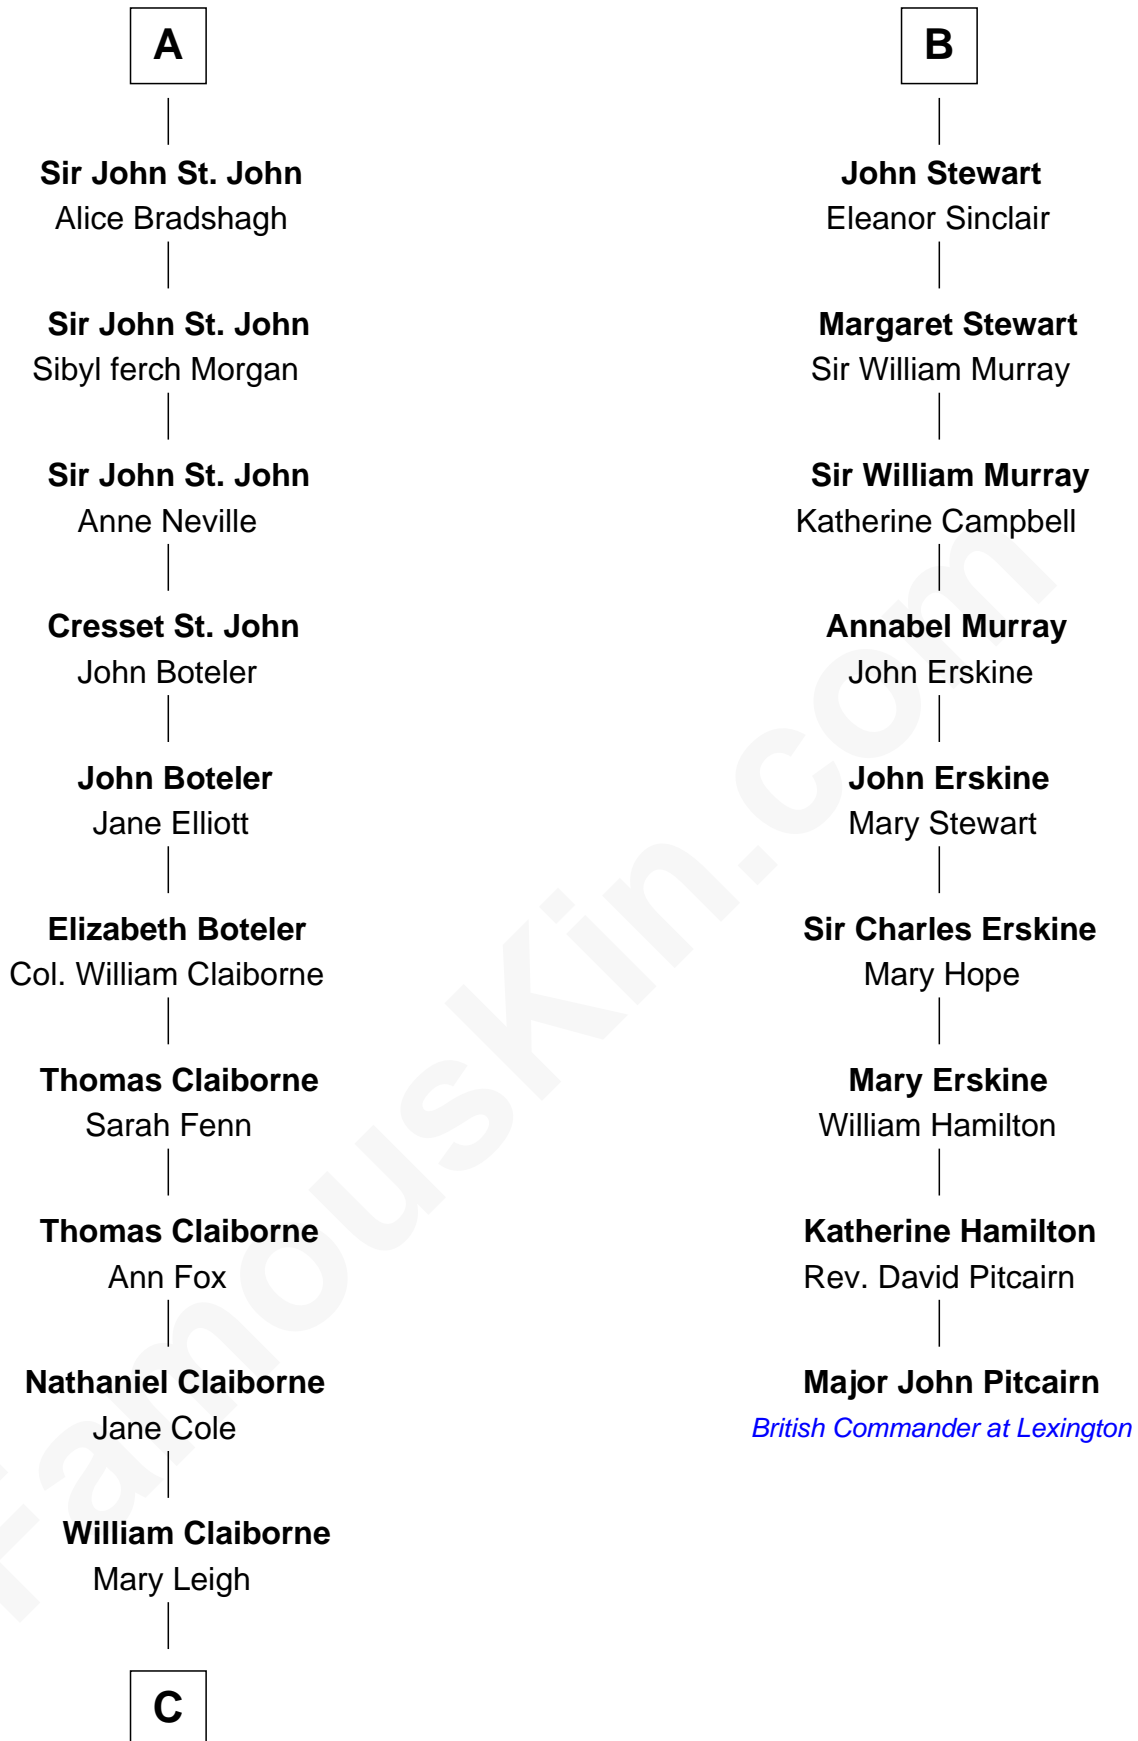

## Relationship Chart of

### Liz Claiborne

*Fashion Designer and Founder of Liz Claiborne Inc.*

15th cousin 6 times removed of

### Major John Pitcairn

*British Commander at Battle of Lexington*

**C**

William Charles Cole Claiborne

Clarisse Duralde

William Charles Cole Claiborne

Louise de Balathier

Fernand Claiborne