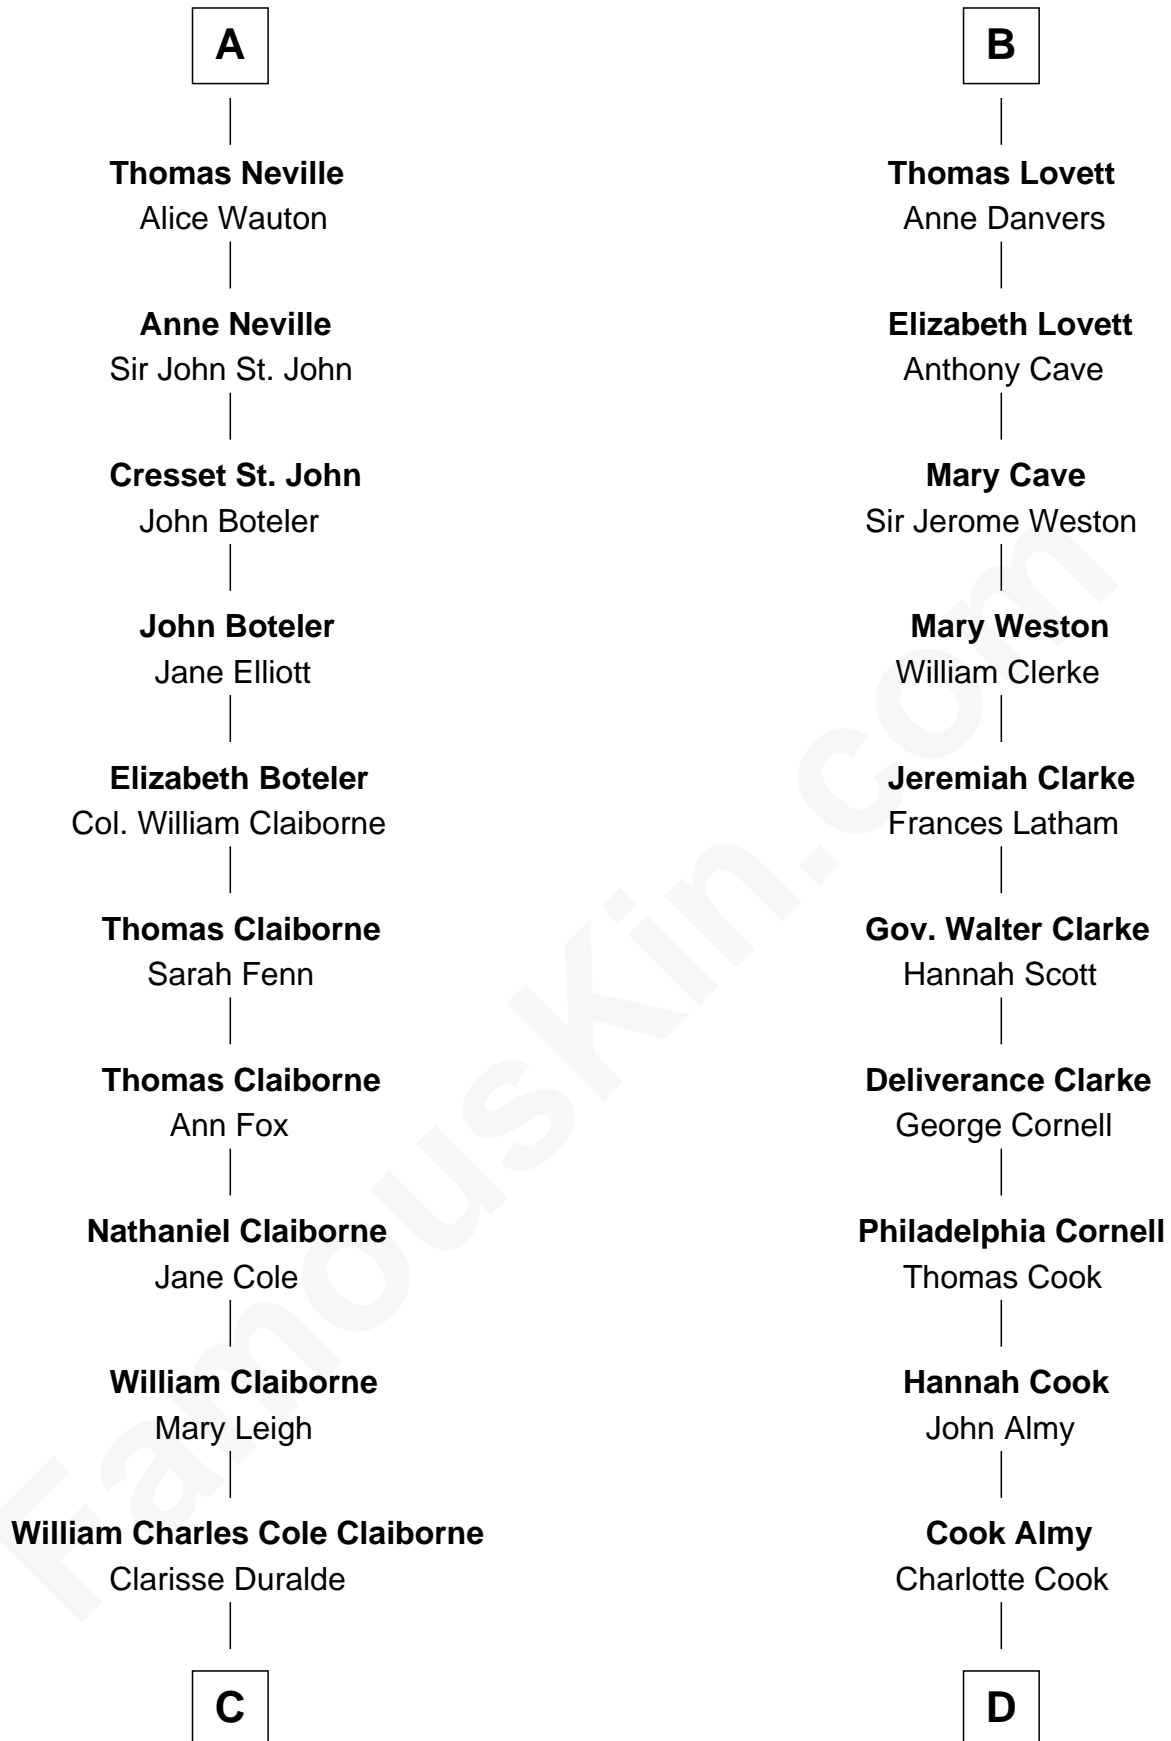

FamousKin.com

Relationship Chart of

Liz Claiborne

Fashion Designer and Founder of Liz Claiborne Inc.

20th cousin 1 time removed of

Marilyn Monroe

Actress, Model, and Singer

Sir William de Boteler

Ela Herdeburgh

C

William Charles Cole Claiborne

Louise de Balathier

Fernand Claiborne

Marie Louise Villeré

Omer Villere Claiborne

Carolyn Louise Fenner

Elizabeth Easton Tennant

Charles Stanley Gifford

Gladys Pearl Monroe

Marilyn Monroe

Actress, Model, and Singer