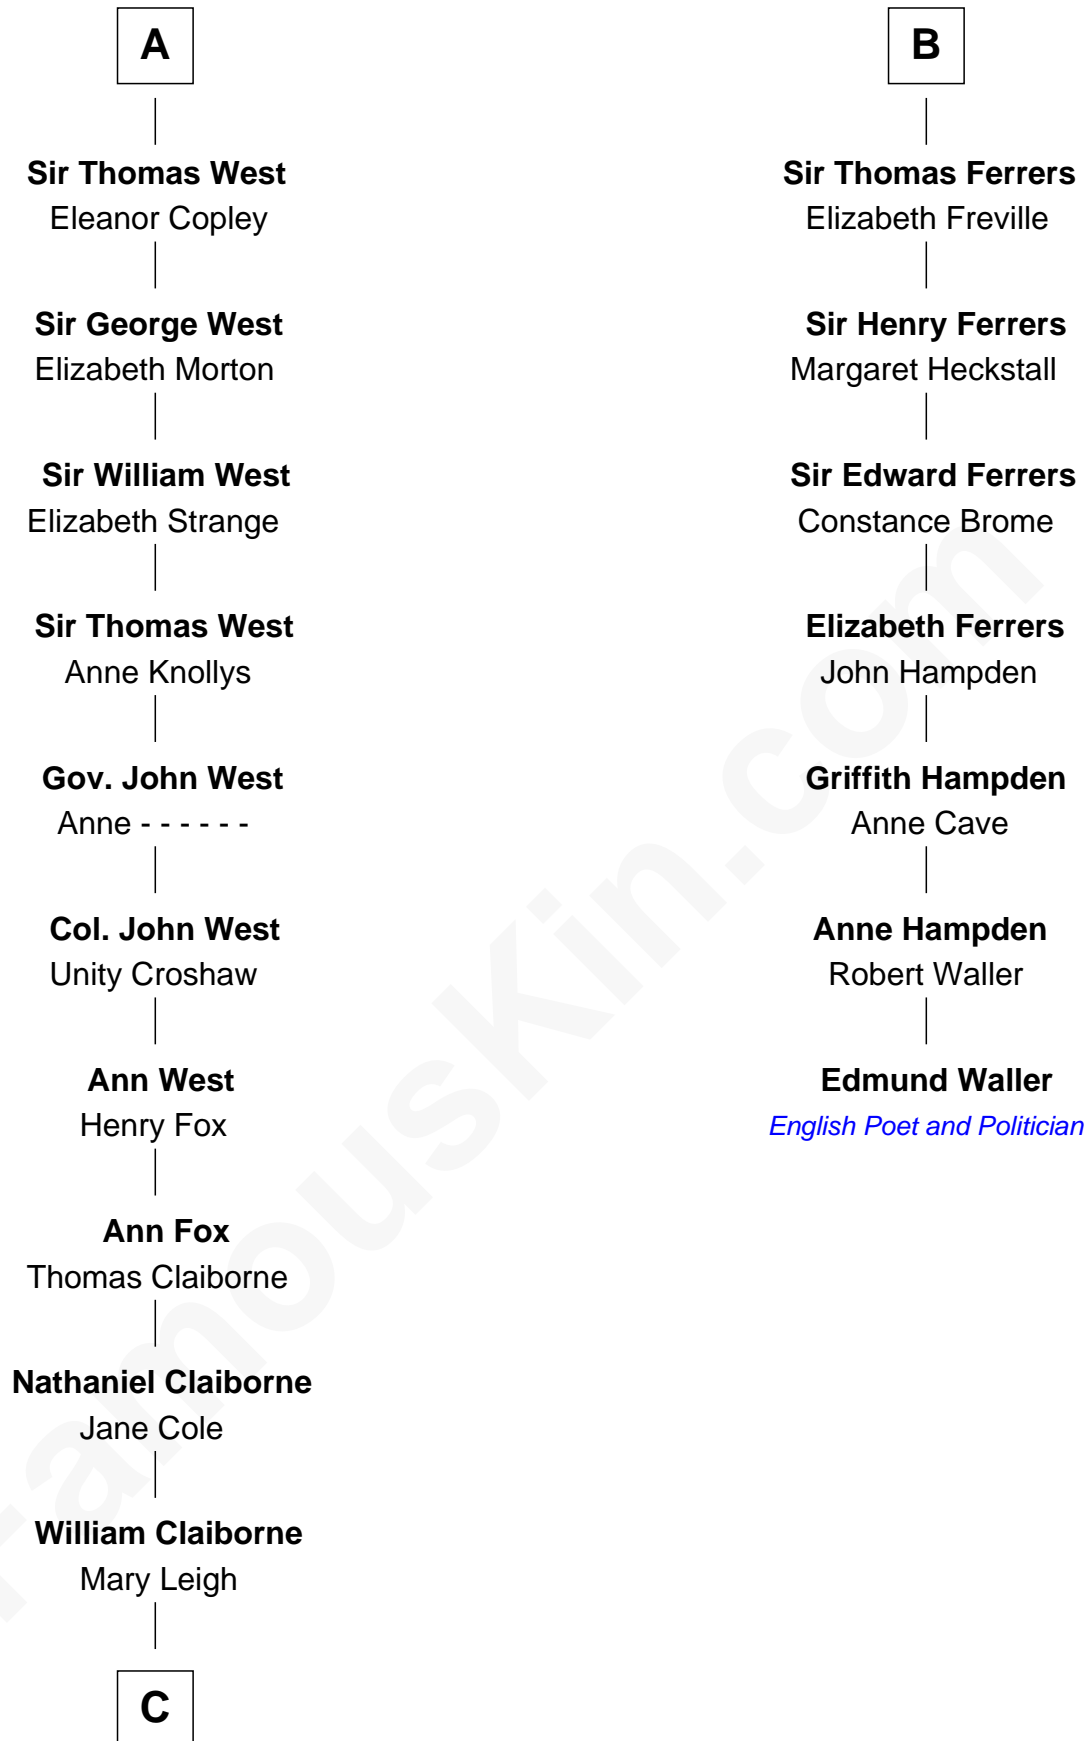

FamousKin.com

Relationship Chart of

Liz Claiborne

Fashion Designer and Founder of Liz Claiborne Inc.

13th cousin 8 times removed of

Edmund Waller

English Poet and Politician

C

William Charles Cole Claiborne

Clarisse Duralde

William Charles Cole Claiborne

Louise de Balathier

Fernand Claiborne

Marie Louise Villeré

Omer Villere Claiborne

Carolyn Louise Fenner