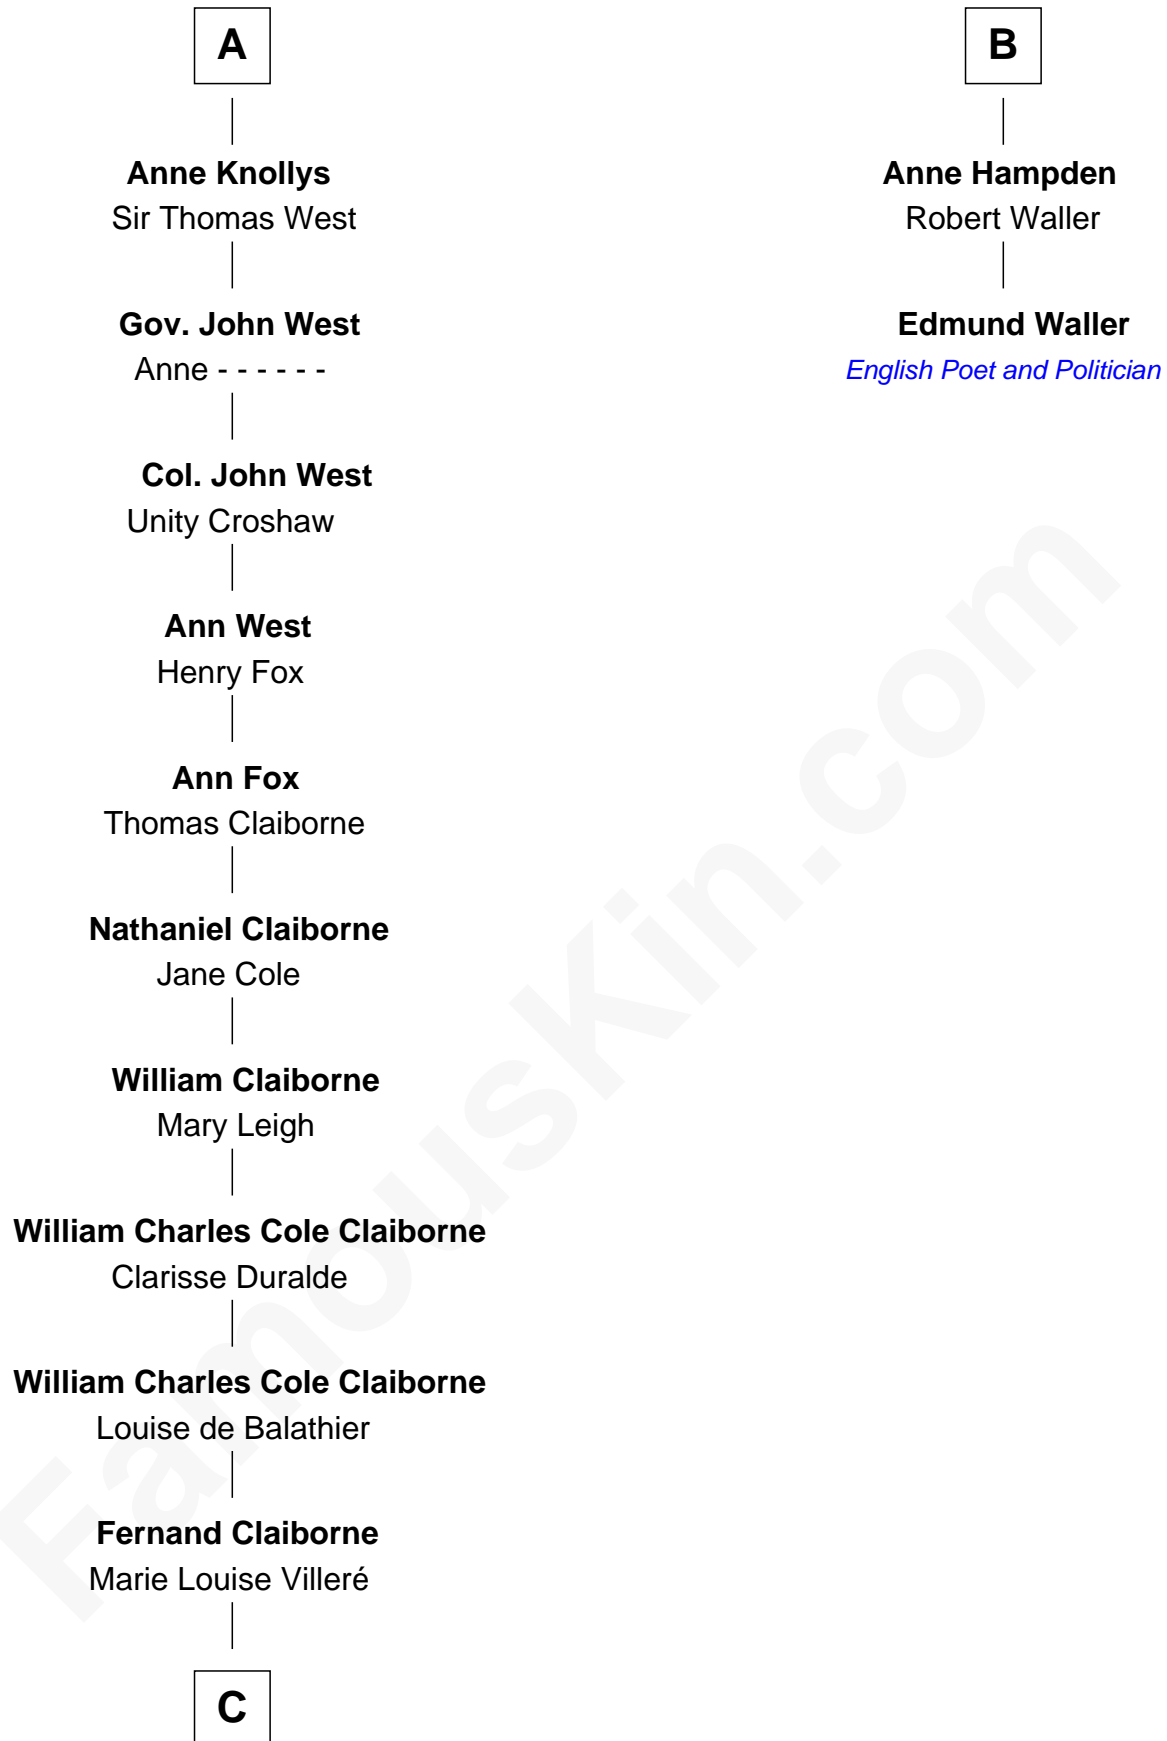

## Relationship Chart of

### Liz Claiborne

*Fashion Designer and Founder of Liz Claiborne Inc.*

8th cousin 10 times removed of

**Edmund Waller**

*English Poet and Politician*

**John de Welles**

Maud de Roos

**C**