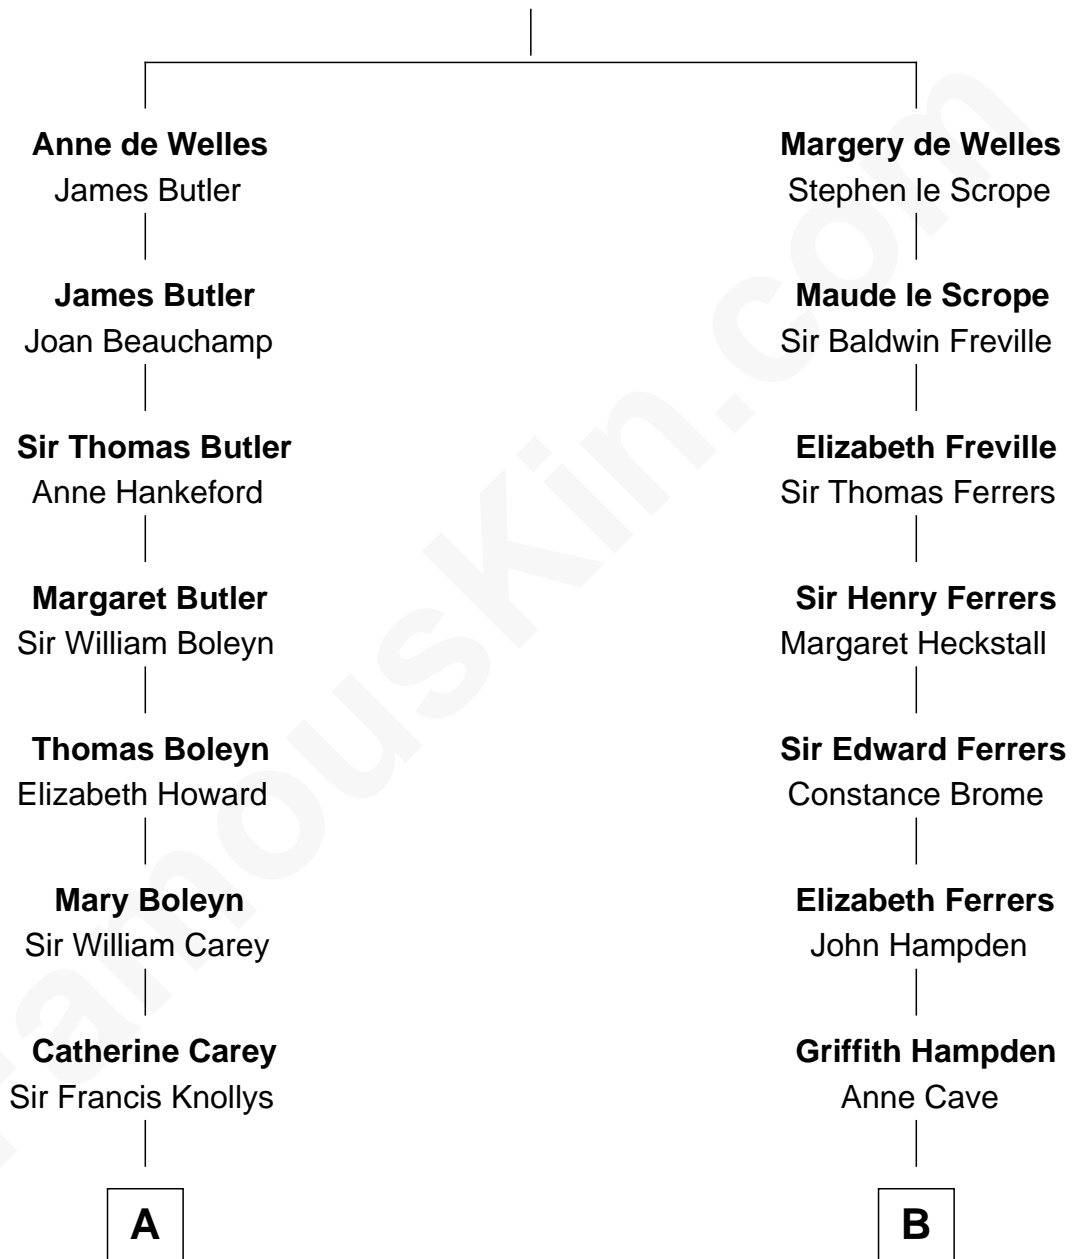

## Relationship Chart of

### Liz Claiborne

*Fashion Designer and Founder of Liz Claiborne Inc.*

8th cousin 10 times removed of

**Edmund Waller**

*English Poet and Politician*

**John de Welles**

Maud de Roos

**C**

—  
**Omer Villere Claiborne**  
Carolyn Louise Fenner

—  
**Liz Claiborne**  
*Found of Liz Claiborne Inc.*

FamousKin.com