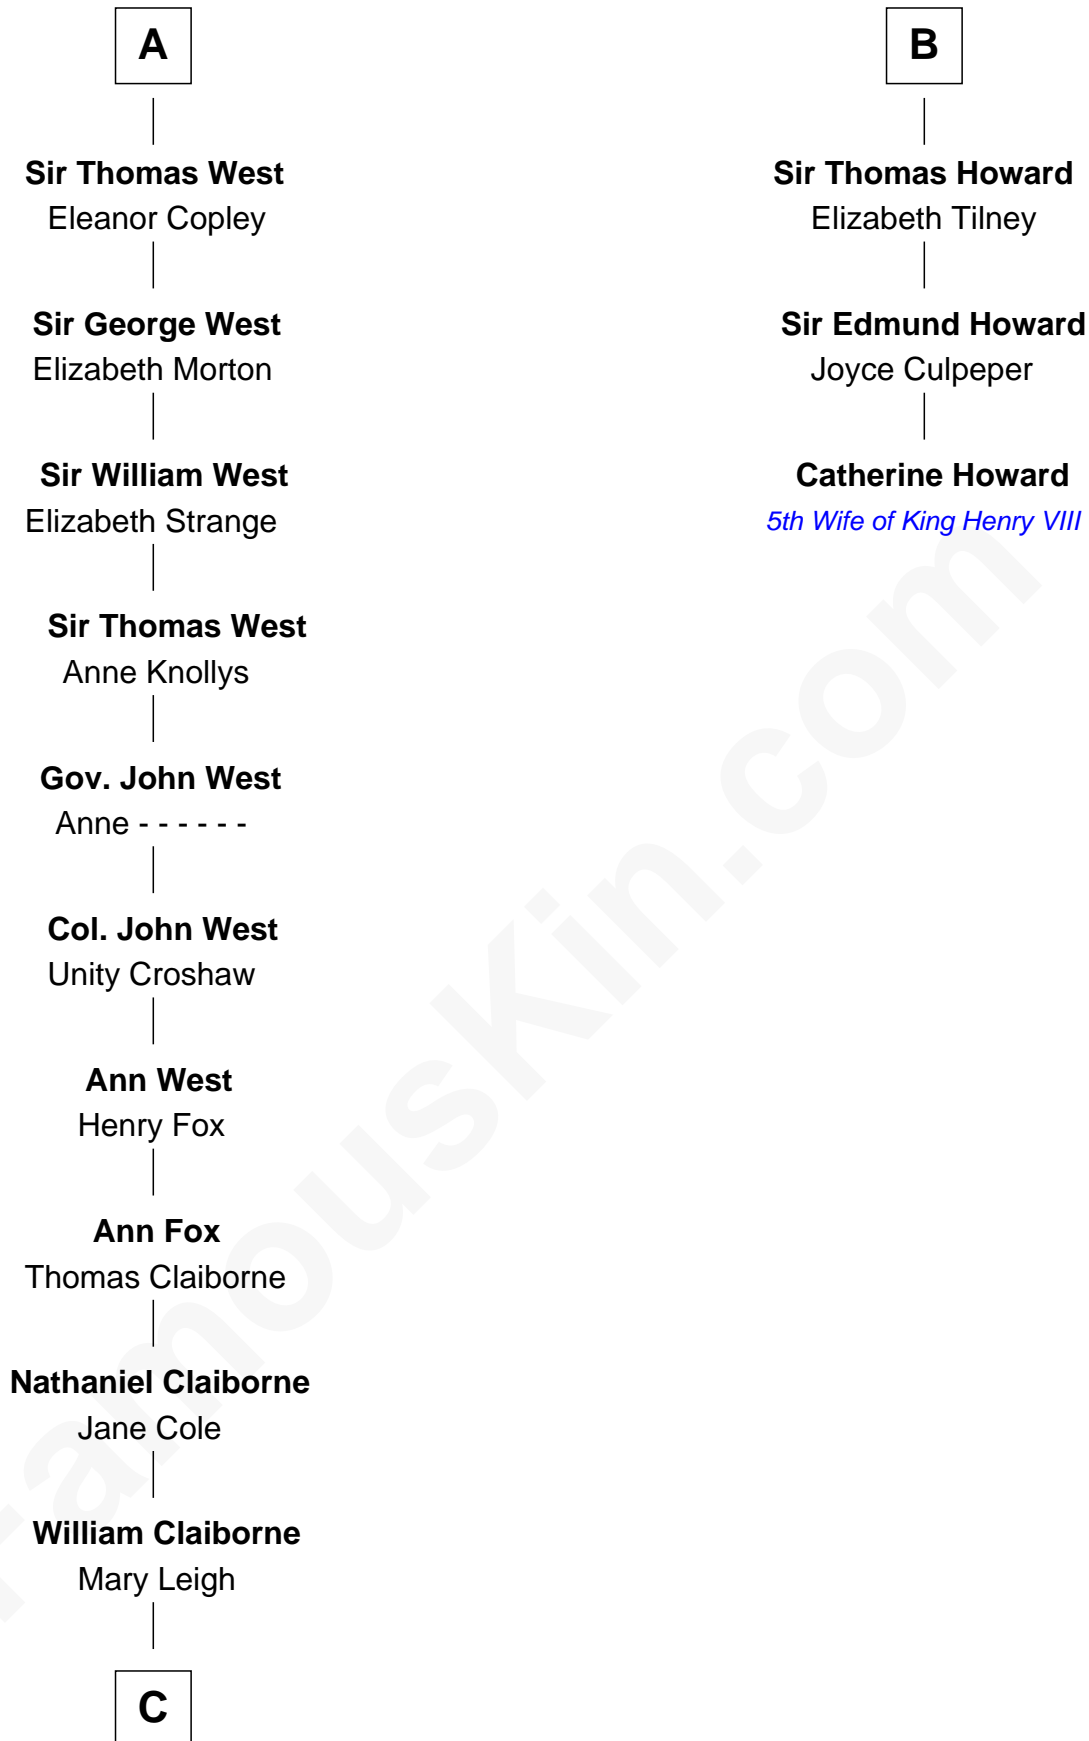

## Relationship Chart of

### Liz Claiborne

*Fashion Designer and Founder of Liz Claiborne Inc.*

9th cousin 12 times removed of

**Catherine Howard**

*5th Wife of King Henry VIII*

**C**

William Charles Cole Claiborne

Clarisse Duralde