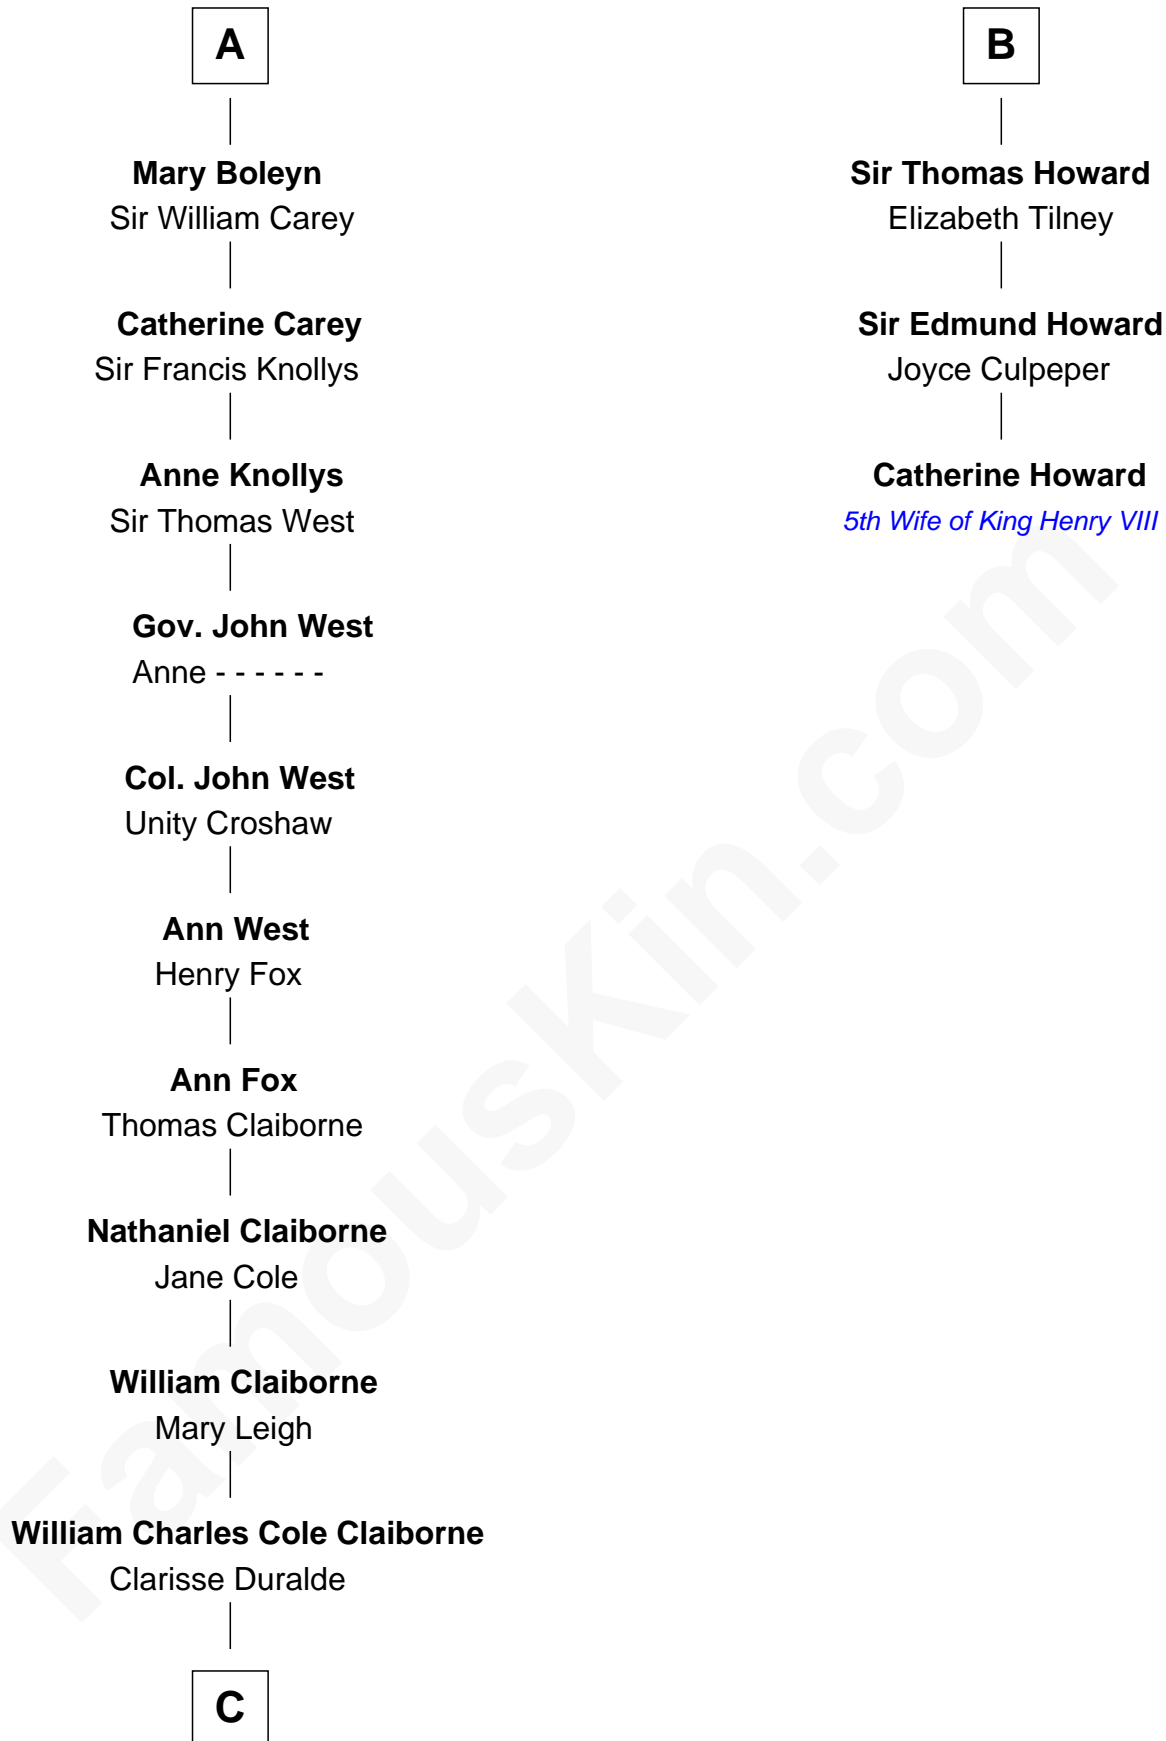

## Relationship Chart of

### Liz Claiborne

*Fashion Designer and Founder of Liz Claiborne Inc.*

9th cousin 11 times removed of

**Catherine Howard**

*5th Wife of King Henry VIII*

**C**

William Charles Cole Claiborne

Louise de Balathier