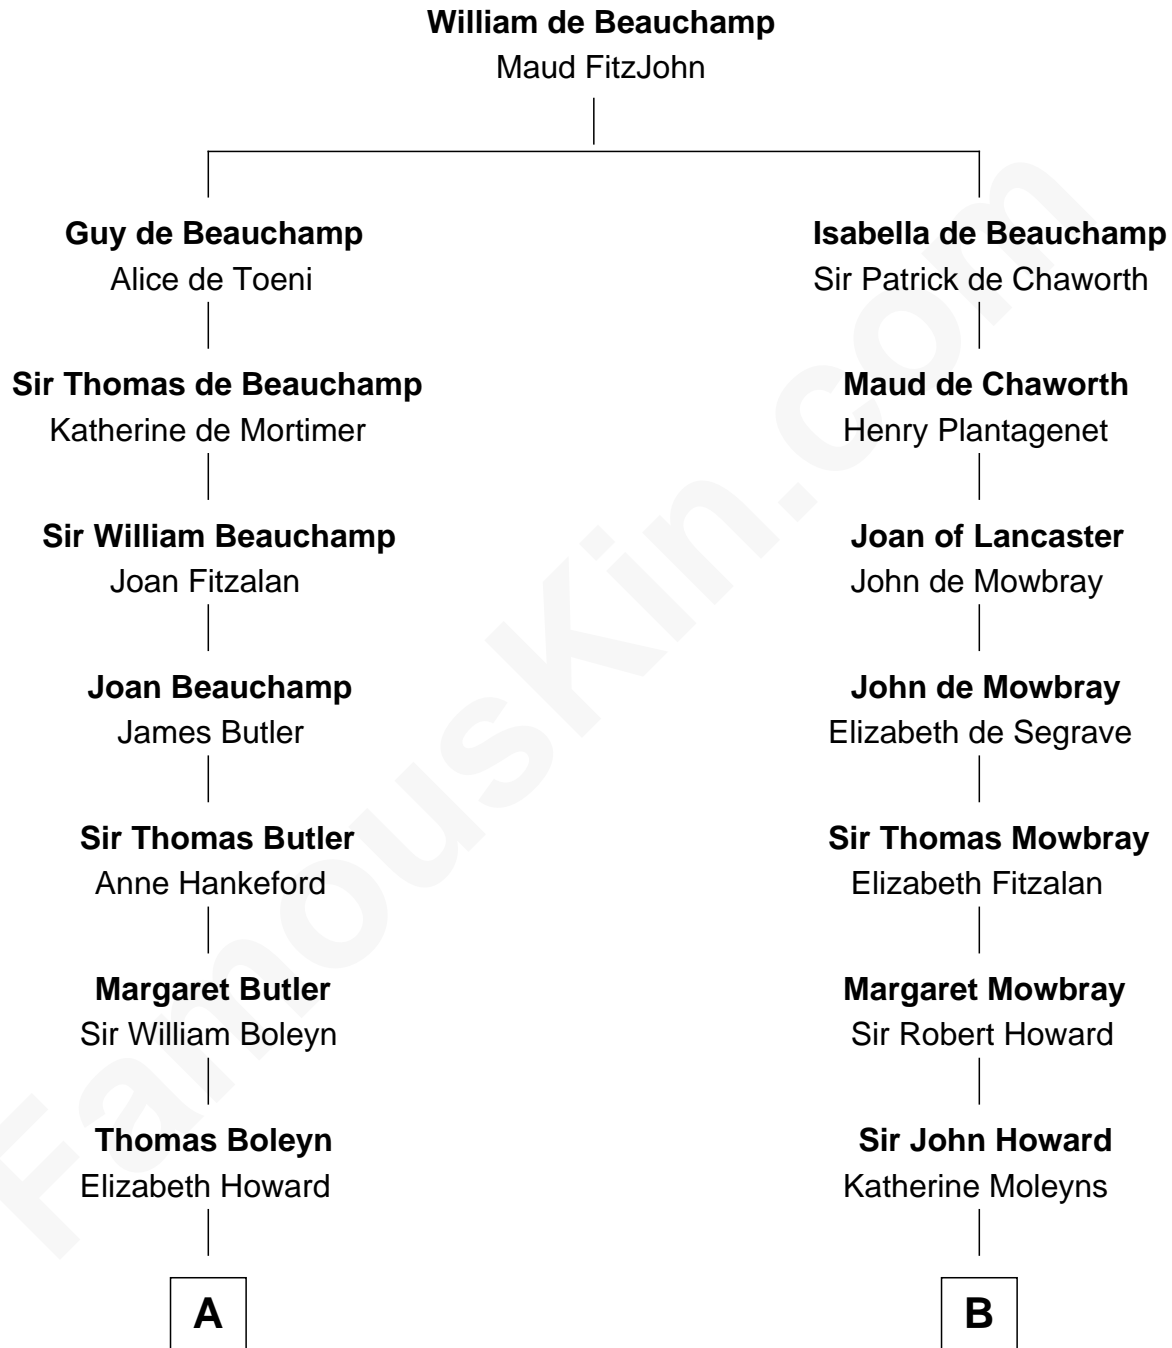

## Relationship Chart of

### Liz Claiborne

*Fashion Designer and Founder of Liz Claiborne Inc.*

9th cousin 11 times removed of

**Catherine Howard**

*5th Wife of King Henry VIII*

**C**

William Charles Cole Claiborne

Louise de Balathier