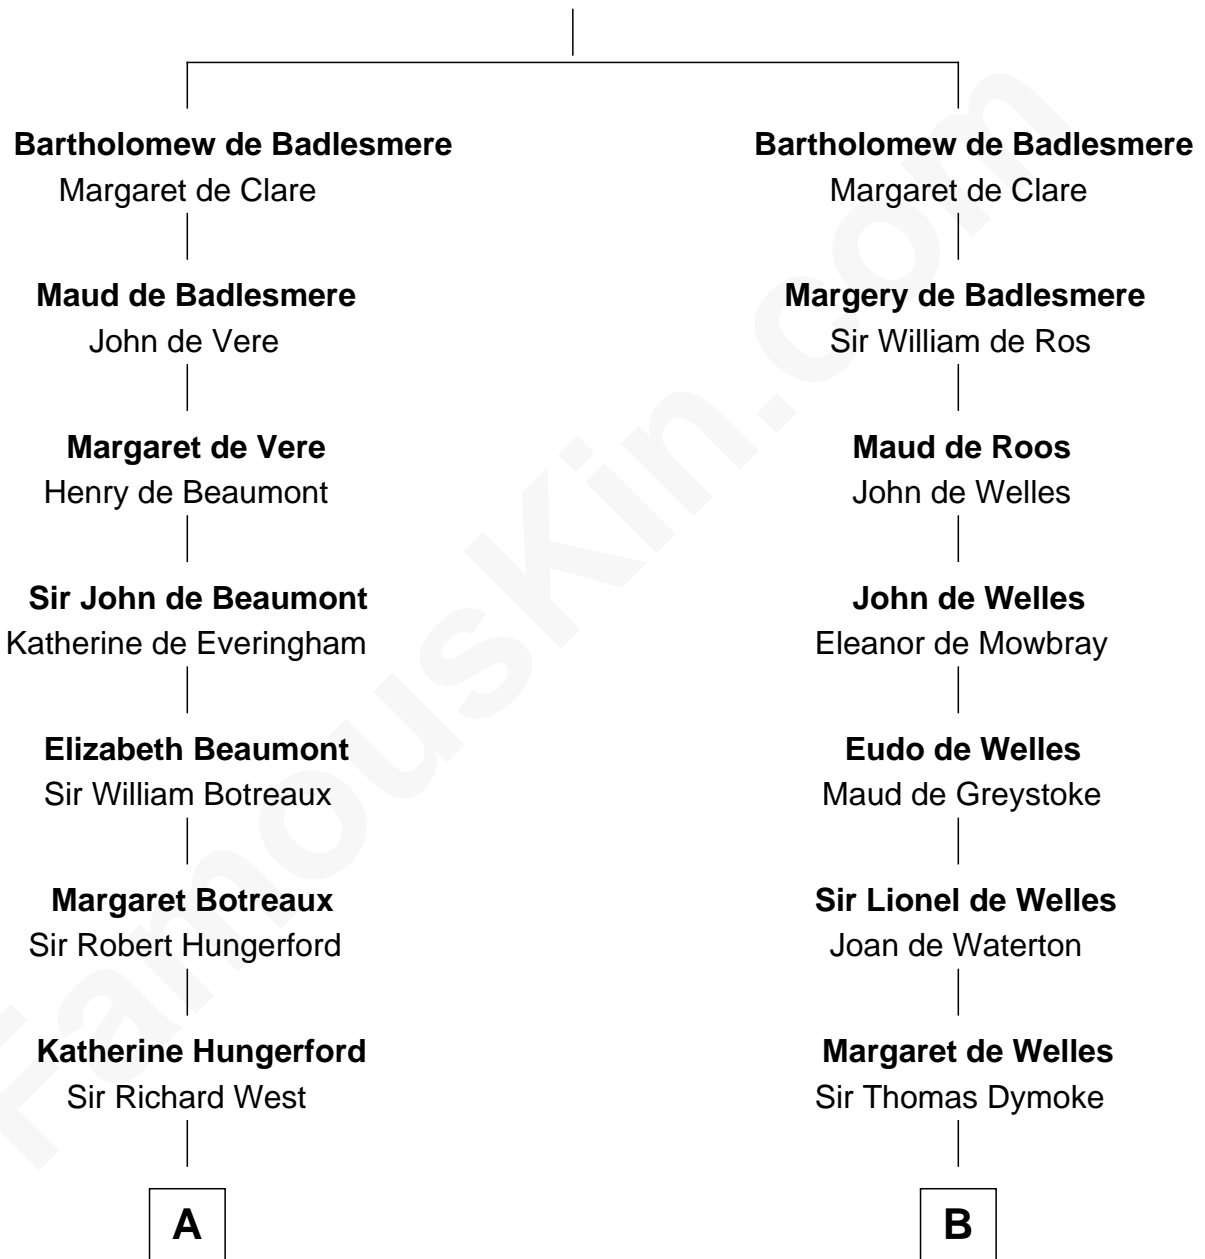

## Relationship Chart of

### Liz Claiborne

*Fashion Designer and Founder of Liz Claiborne Inc.*

18th cousin 3 times removed of

**Ralph Waldo Emerson**  
*American Poet*

**Gunselm de Badlesmere**

-----

FamousKin.com