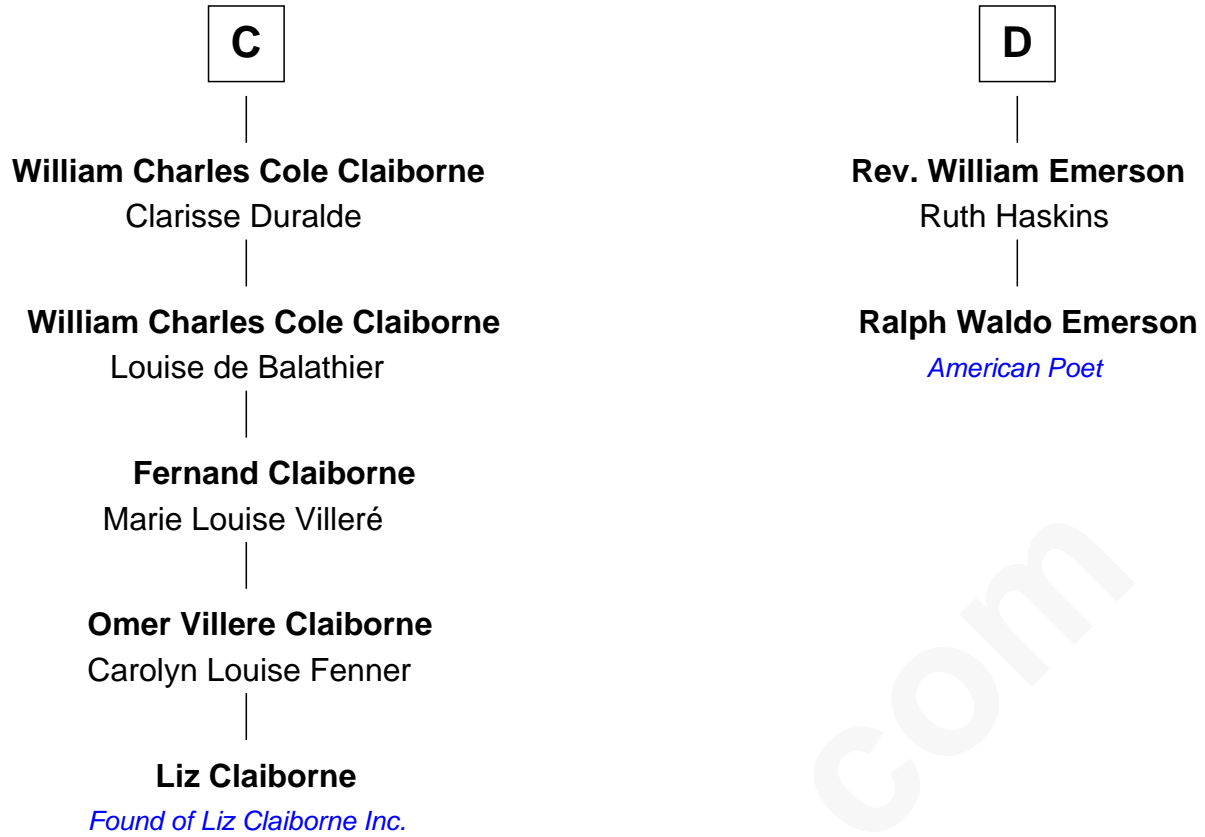

## Relationship Chart of

### Liz Claiborne

*Fashion Designer and Founder of Liz Claiborne Inc.*

18th cousin 3 times removed of

**Ralph Waldo Emerson**  
*American Poet*

**Gunselm de Badlesmere**

-----

FamousKin.com