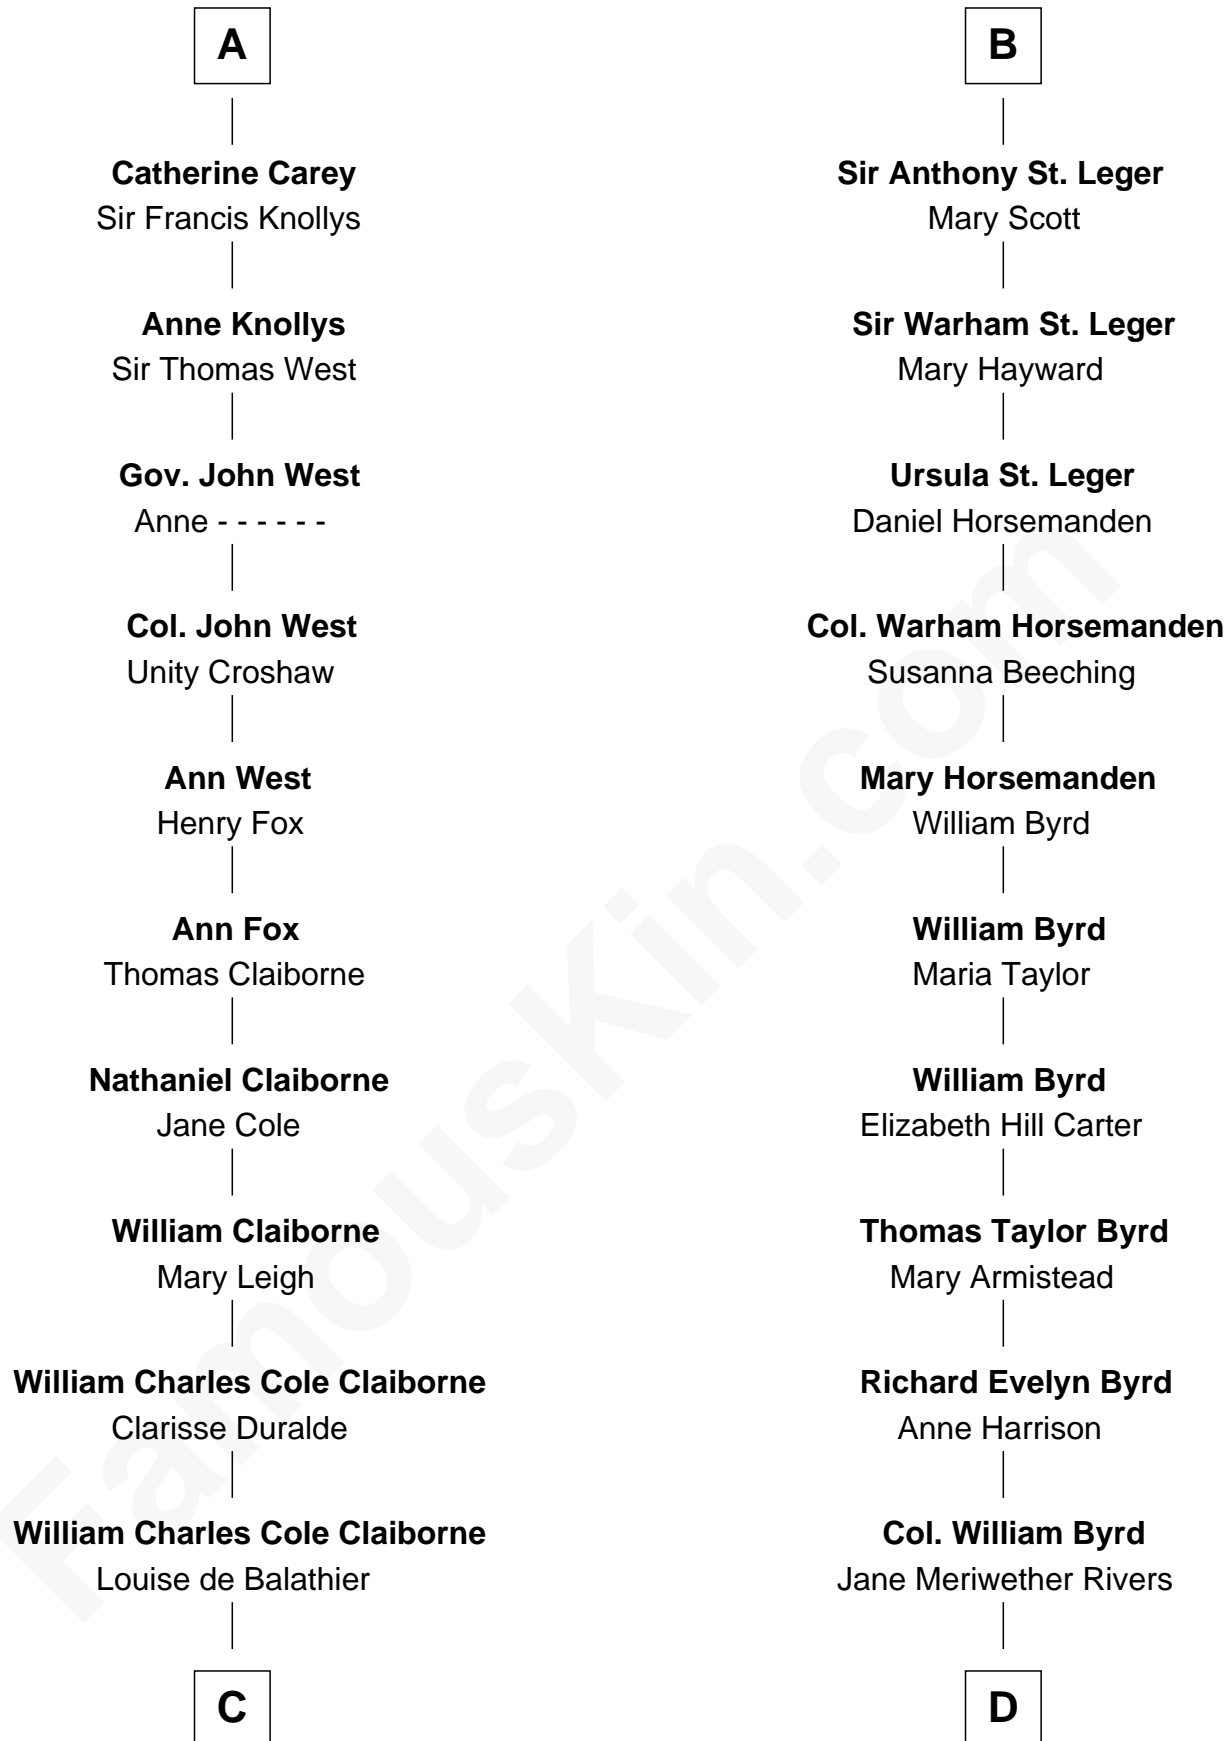

## Relationship Chart of

### Liz Claiborne

*Fashion Designer and Founder of Liz Claiborne Inc.*

18th cousin 1 time removed of

**Admiral Richard Byrd**  
*Polar Explorer*

**C**

**Fernand Claiborne**  
Marie Louise Villeré

**Omer Villere Claiborne**  
Carolyn Louise Fenner