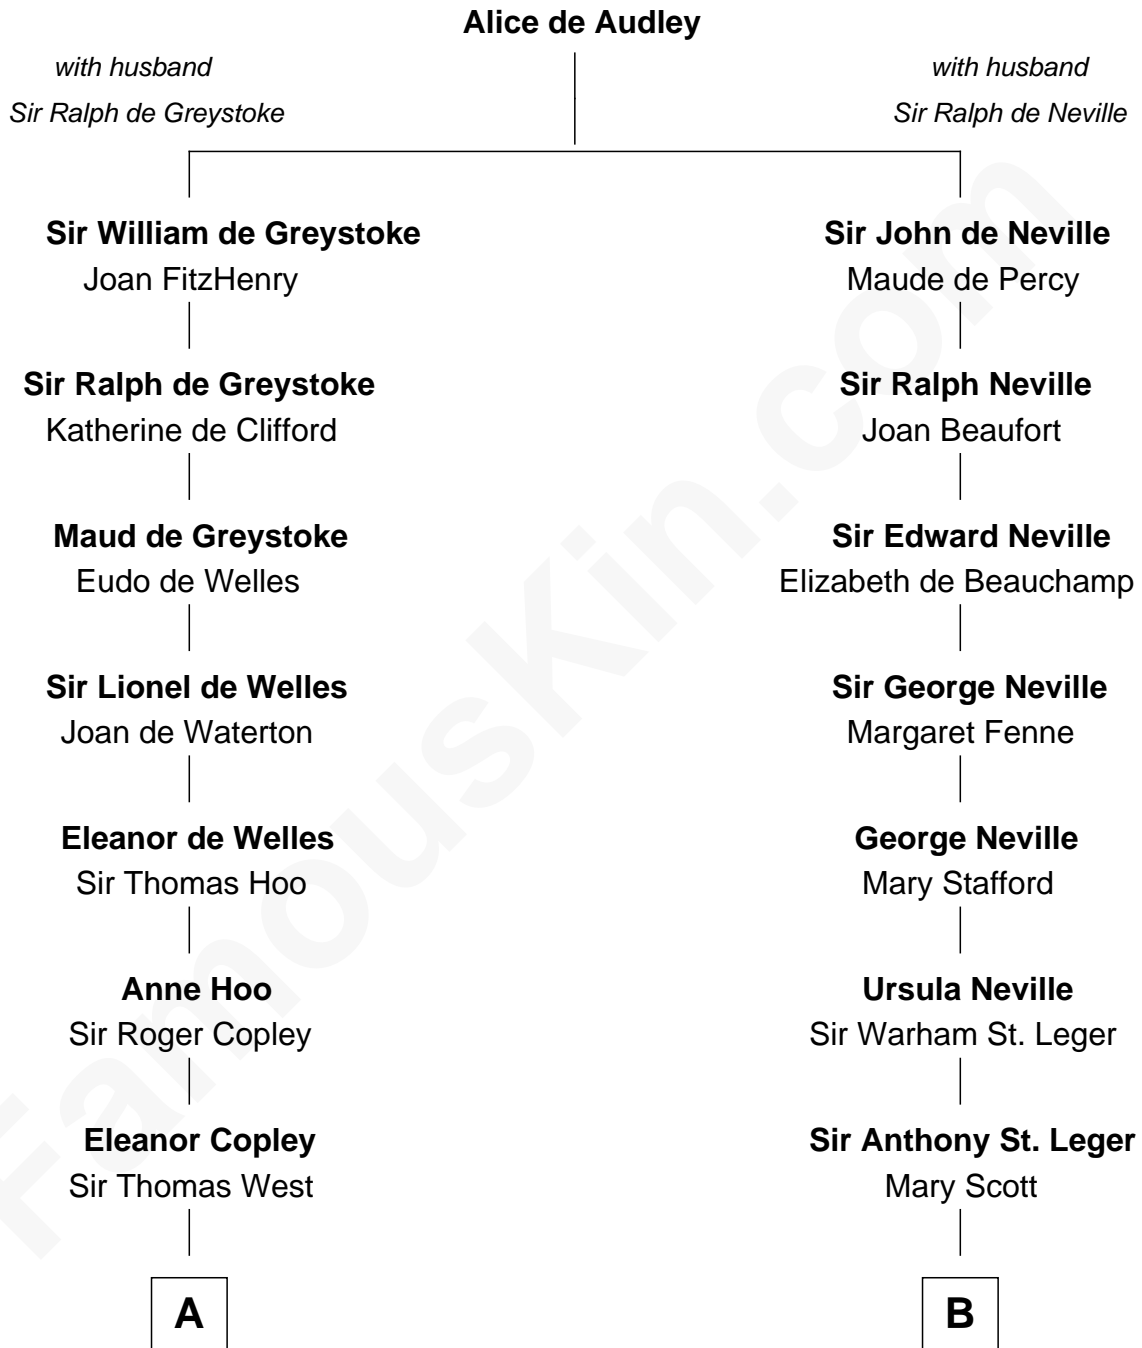

FamousKin.com

Relationship Chart of

Liz Claiborne

Fashion Designer and Founder of Liz Claiborne Inc.

17th cousin 3 times removed of

Admiral Richard Byrd
Polar Explorer

C

—
William Charles Cole Claiborne

Louise de Balathier

—
Fernand Claiborne

Marie Louise Villeré

—
Omer Villere Claiborne

Carolyn Louise Fenner

—
Liz Claiborne

Found of Liz Claiborne Inc.

FamousKin.com