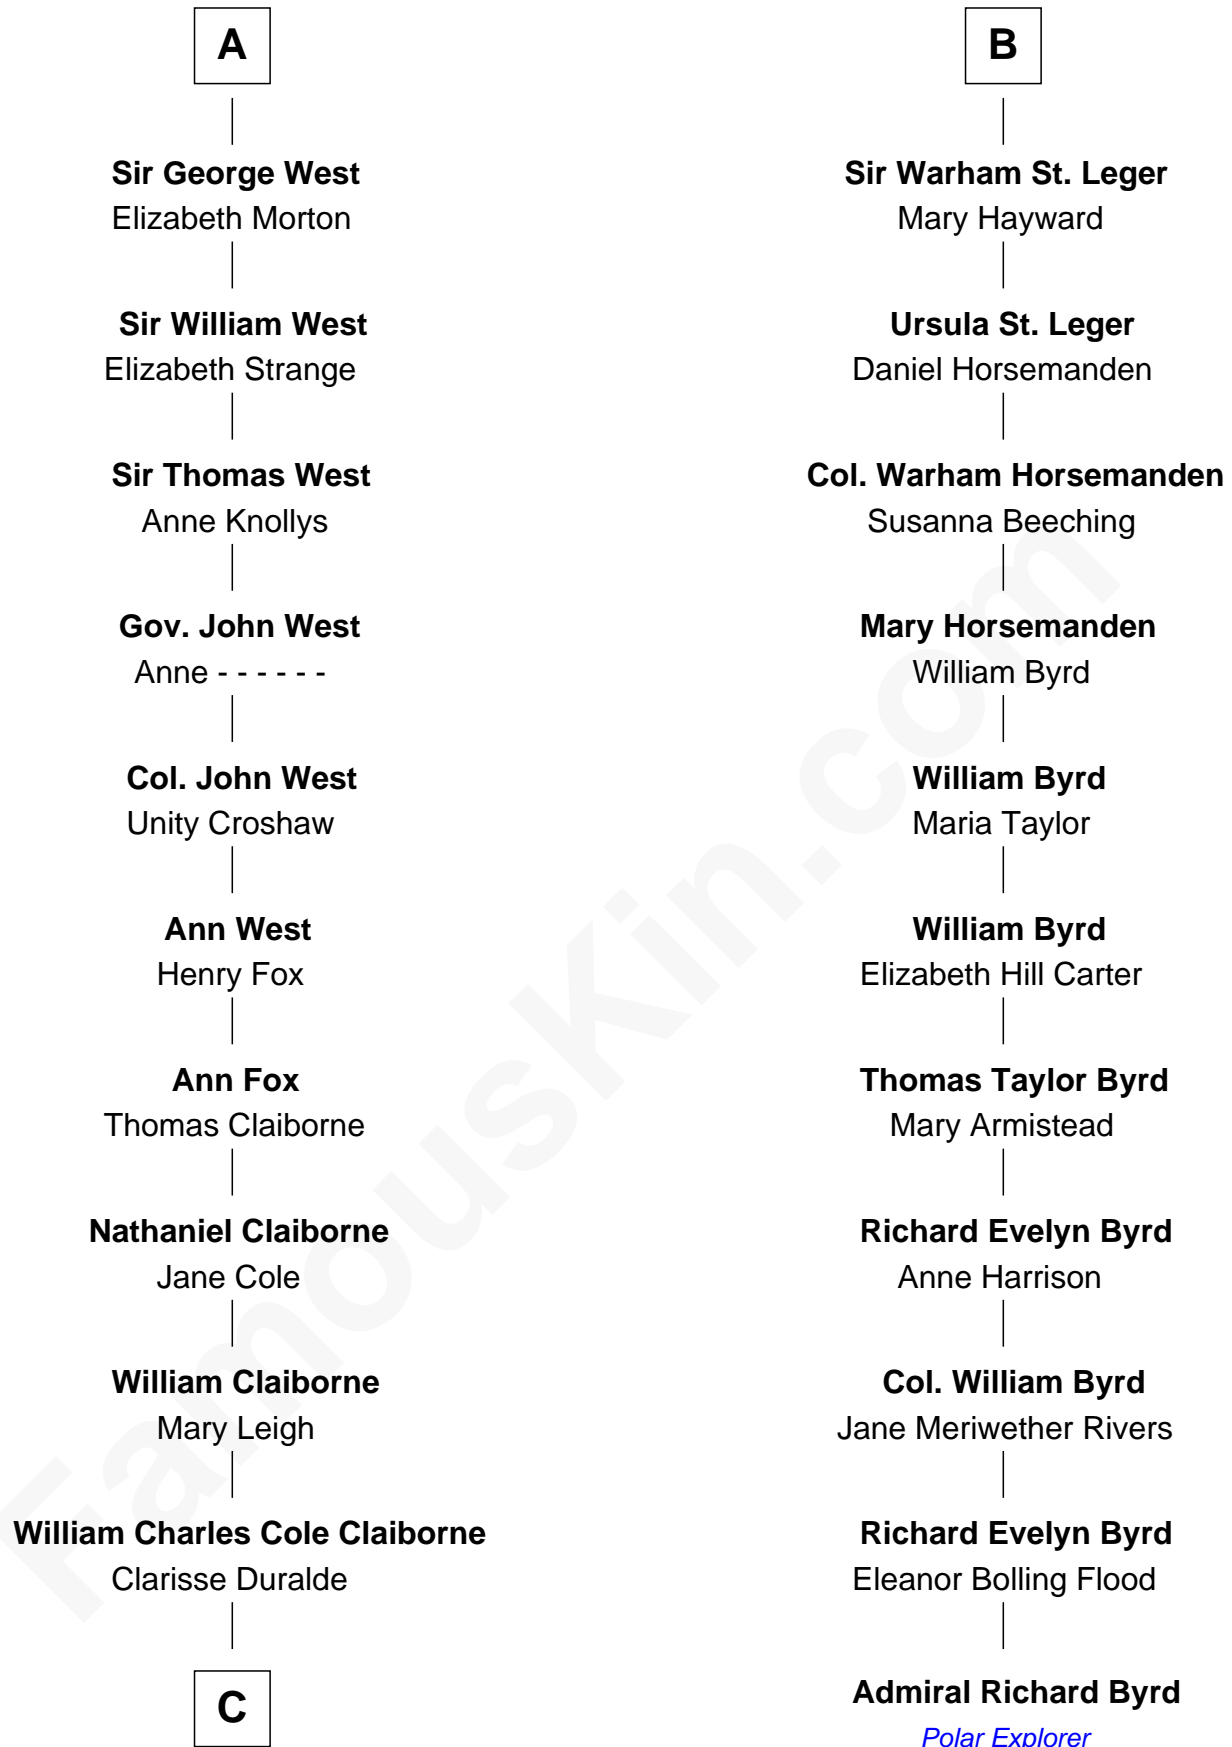

FamousKin.com

Relationship Chart of

Liz Claiborne

Fashion Designer and Founder of Liz Claiborne Inc.

17th cousin 3 times removed of

Admiral Richard Byrd
Polar Explorer

C

—
William Charles Cole Claiborne

Louise de Balathier

—
Fernand Claiborne

Marie Louise Villeré

—
Omer Villere Claiborne

Carolyn Louise Fenner

—
Liz Claiborne

Found of Liz Claiborne Inc.

FamousKin.com