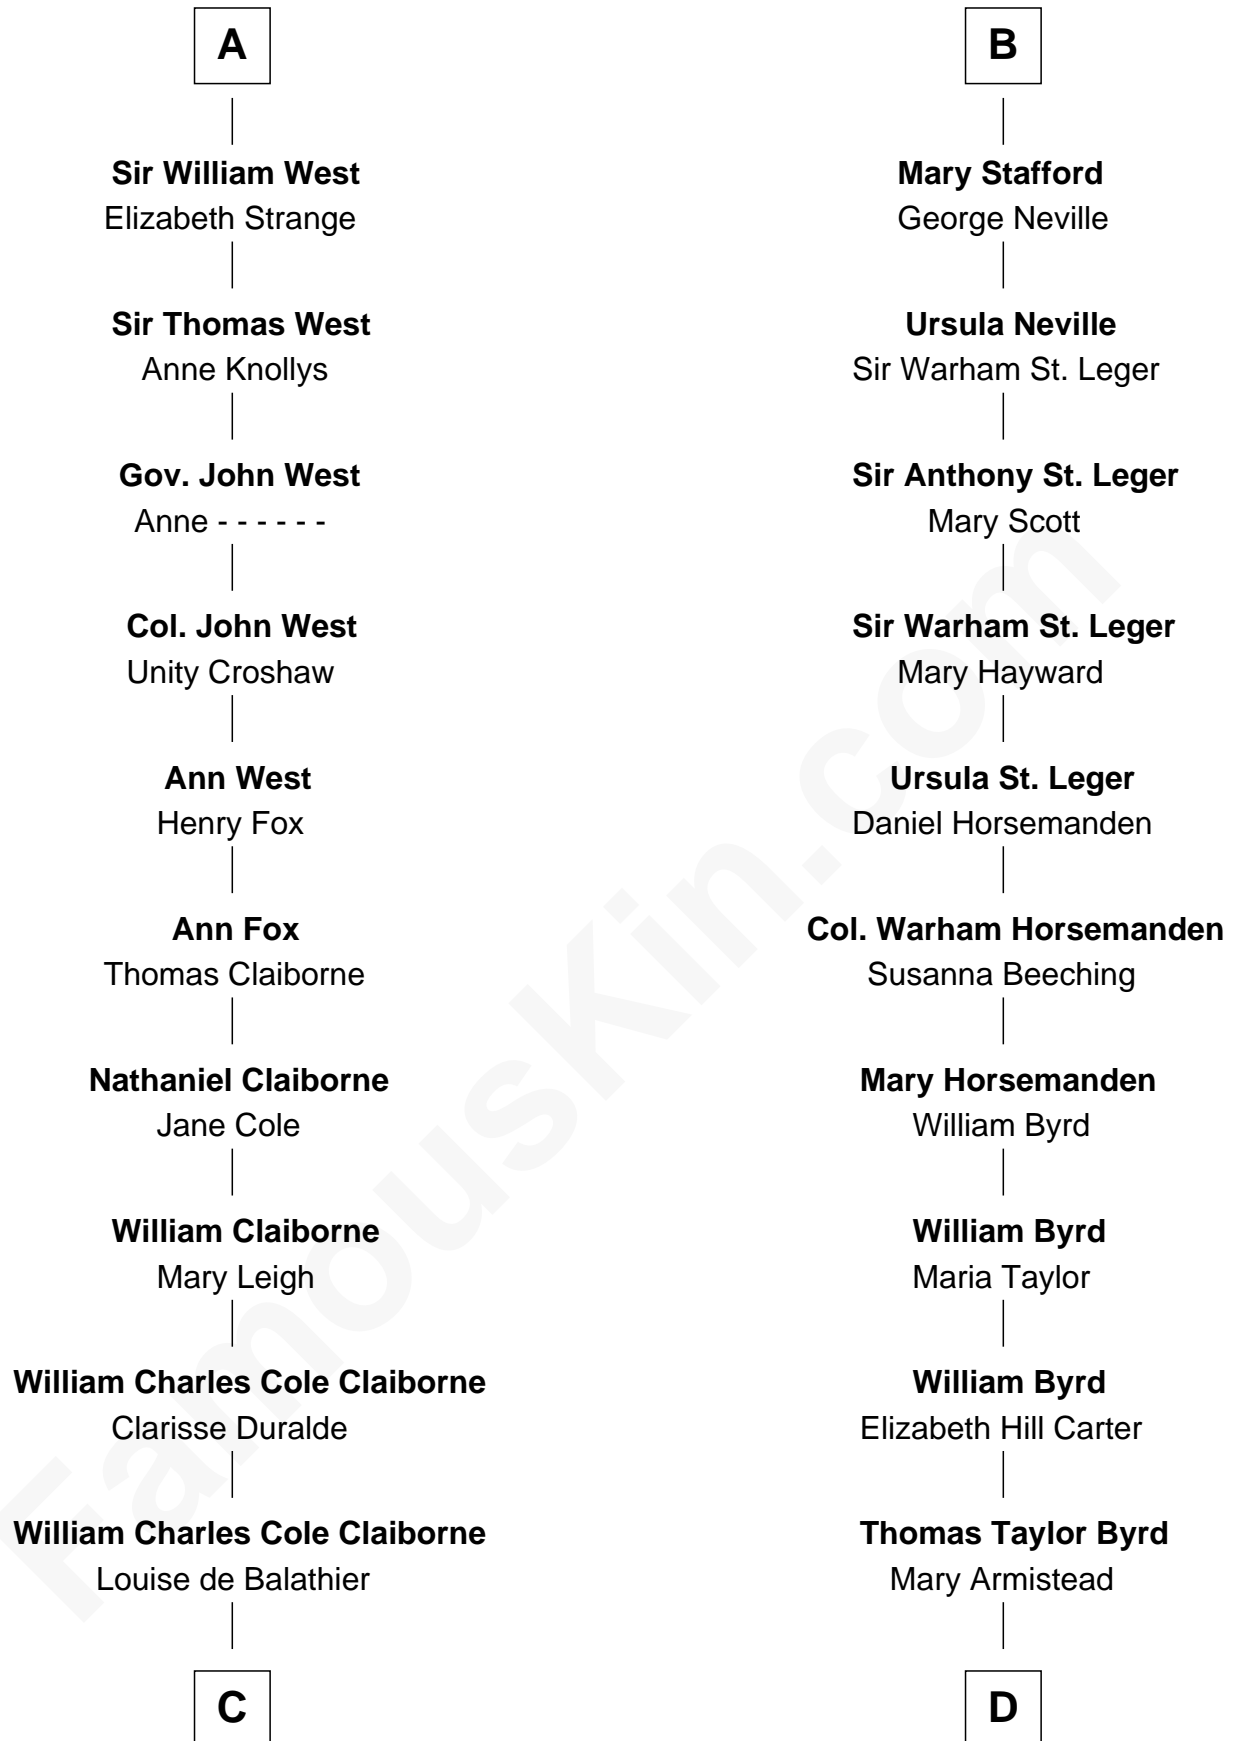

FamousKin.com

Relationship Chart of

Liz Claiborne

Fashion Designer and Founder of Liz Claiborne Inc.

19th cousin 1 time removed of

Admiral Richard Byrd
Polar Explorer

Henry Plantagenet
Maud de Chaworth

C

Fernand Claiborne
Marie Louise Villeré

Omer Villere Claiborne
Carolyn Louise Fenner

Liz Claiborne
Found of Liz Claiborne Inc.

D

Richard Evelyn Byrd
Anne Harrison

Col. William Byrd
Jane Meriwether Rivers

Richard Evelyn Byrd
Eleanor Bolling Flood

Admiral Richard Byrd
Polar Explorer

FamousKin.com