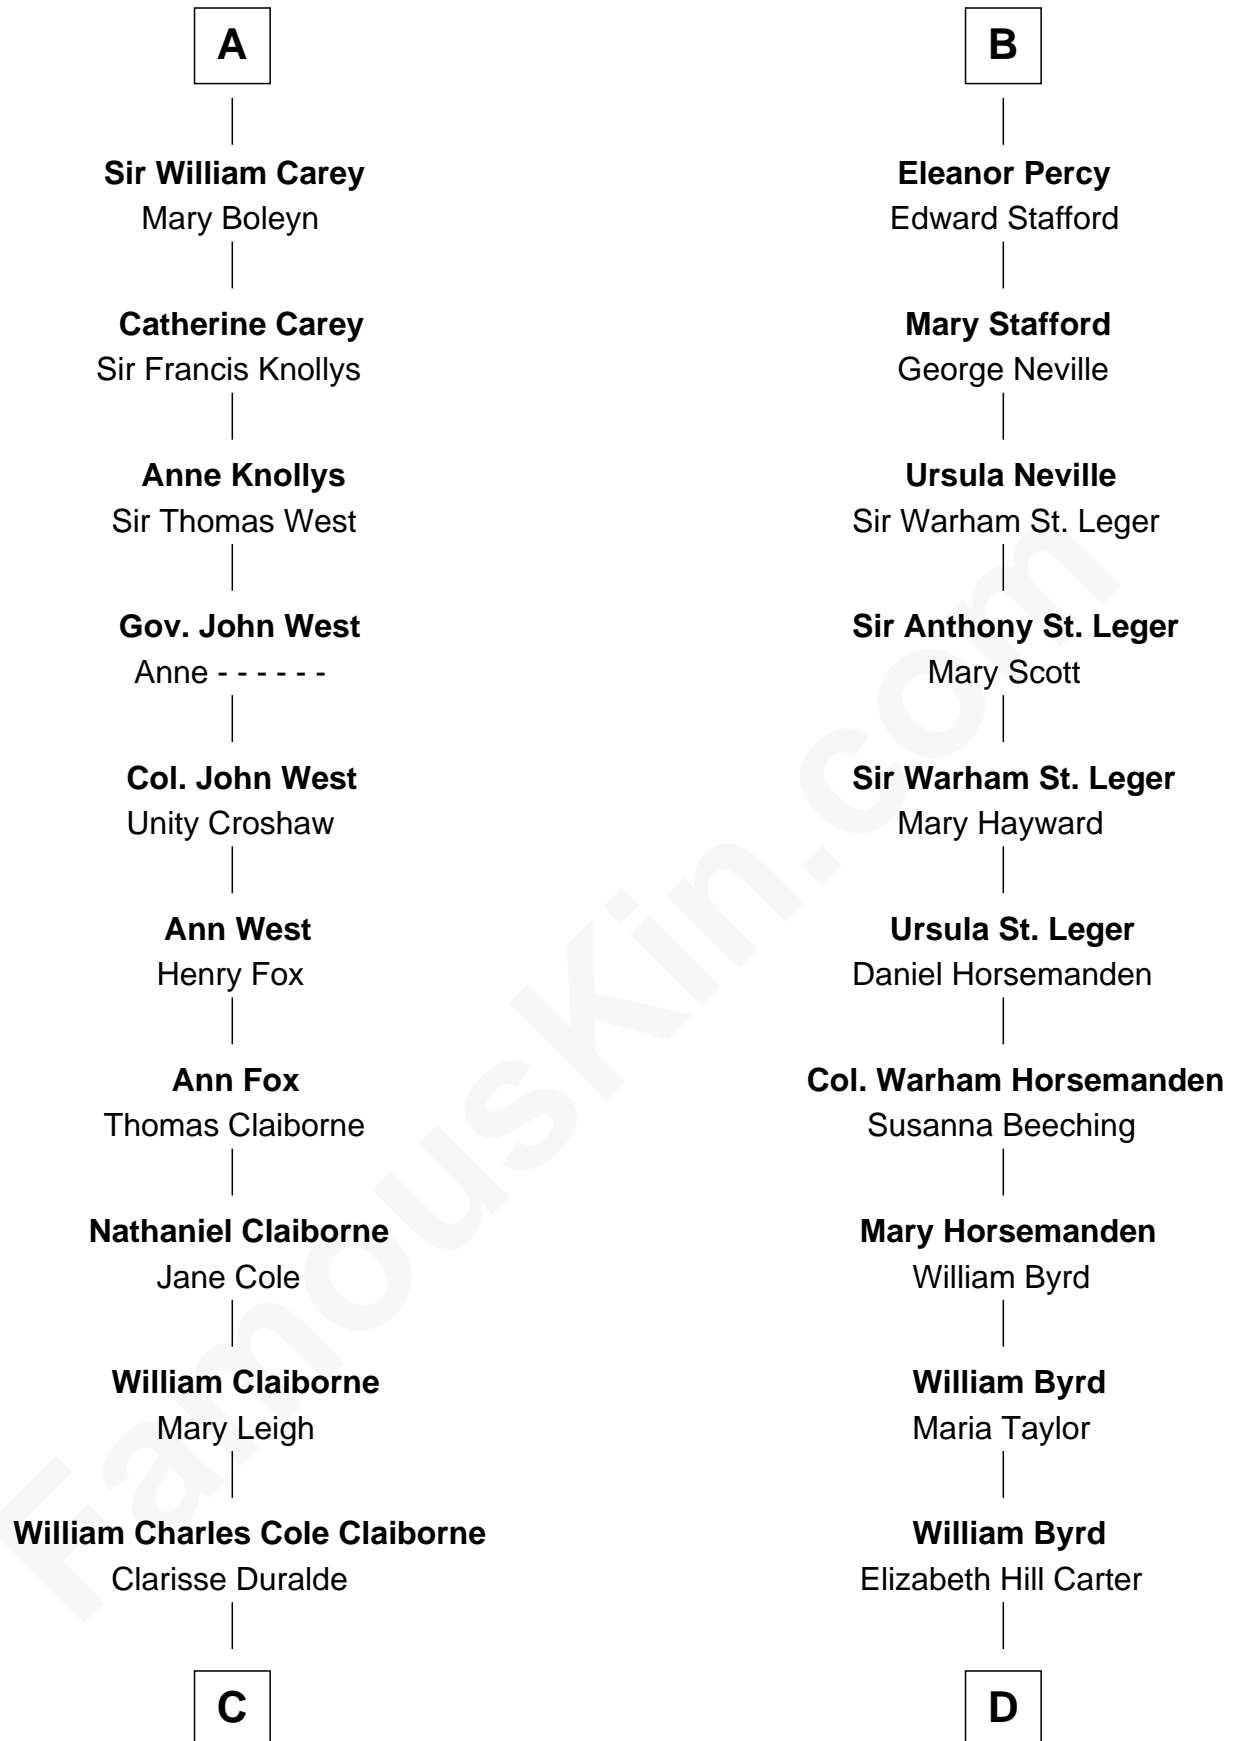

## Relationship Chart of

### Liz Claiborne

*Fashion Designer and Founder of Liz Claiborne Inc.*

20th cousin 1 time removed of

**Admiral Richard Byrd**  
*Polar Explorer*

**Roger de Mortimer**  
Joan de Geneville

**C**

**William Charles Cole Claiborne**

Louise de Balathier

**Fernand Claiborne**

Marie Louise Villeré

**Omer Villere Claiborne**

Carolyn Louise Fenner

**Liz Claiborne**

*Found of Liz Claiborne Inc.*

**D**

**Thomas Taylor Byrd**

Mary Armistead

**Richard Evelyn Byrd**

Anne Harrison

**Col. William Byrd**

Jane Meriwether Rivers

**Richard Evelyn Byrd**

Eleanor Bolling Flood