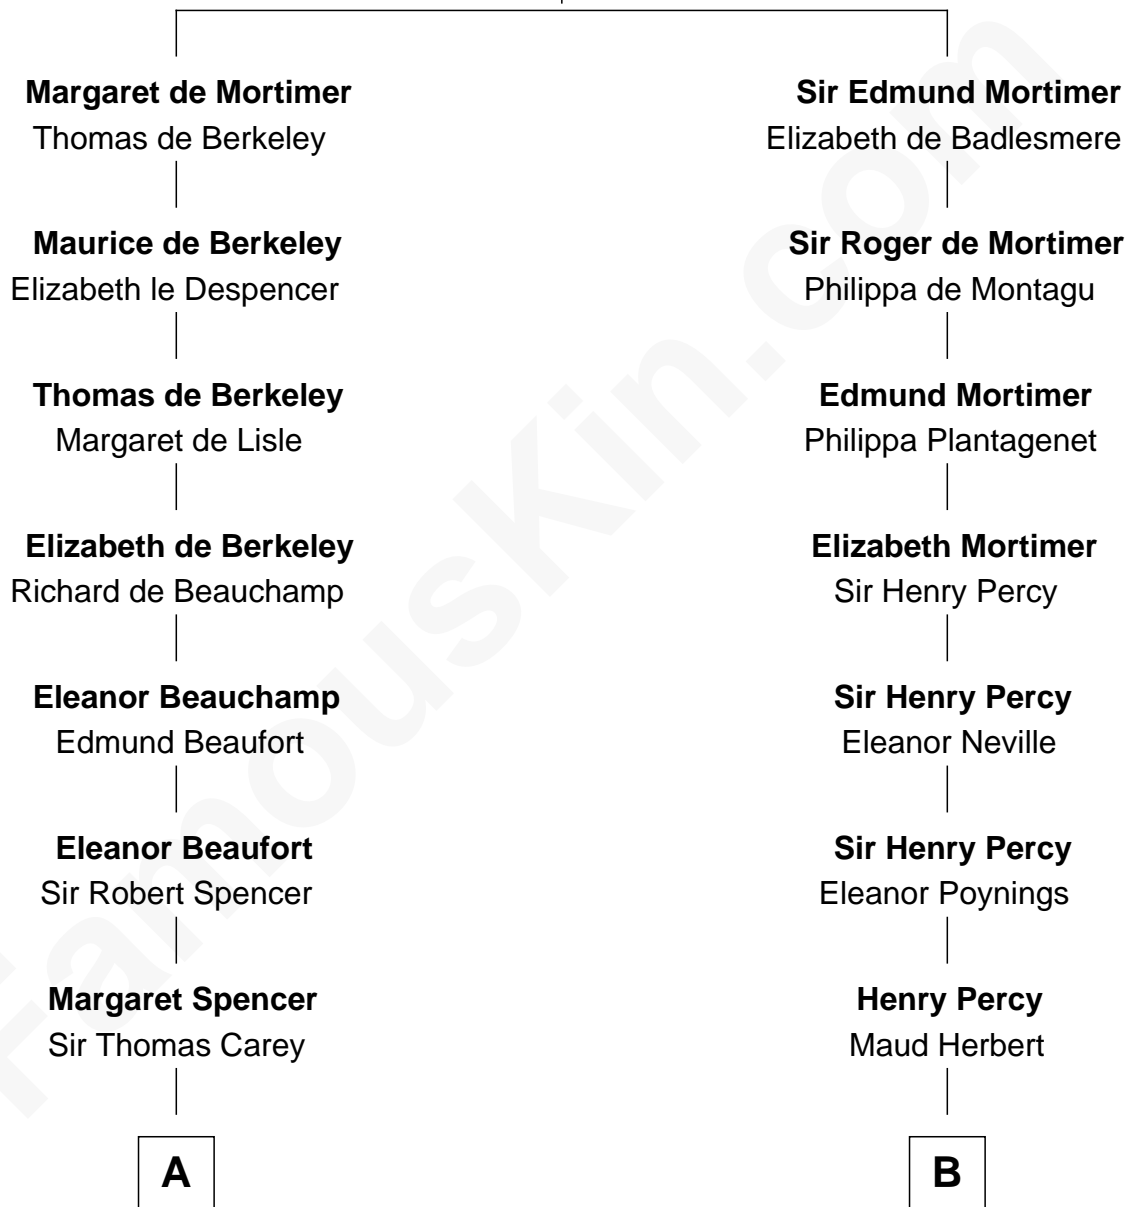

## Relationship Chart of

### Liz Claiborne

*Fashion Designer and Founder of Liz Claiborne Inc.*

20th cousin 1 time removed of

**Admiral Richard Byrd**  
*Polar Explorer*

**Roger de Mortimer**  
Joan de Geneville

**C**

**William Charles Cole Claiborne**

Louise de Balathier

**Fernand Claiborne**

Marie Louise Villeré

**Omer Villere Claiborne**

Carolyn Louise Fenner

**Liz Claiborne**

*Found of Liz Claiborne Inc.*

**D**

**Admiral Richard Byrd**

*Polar Explorer*