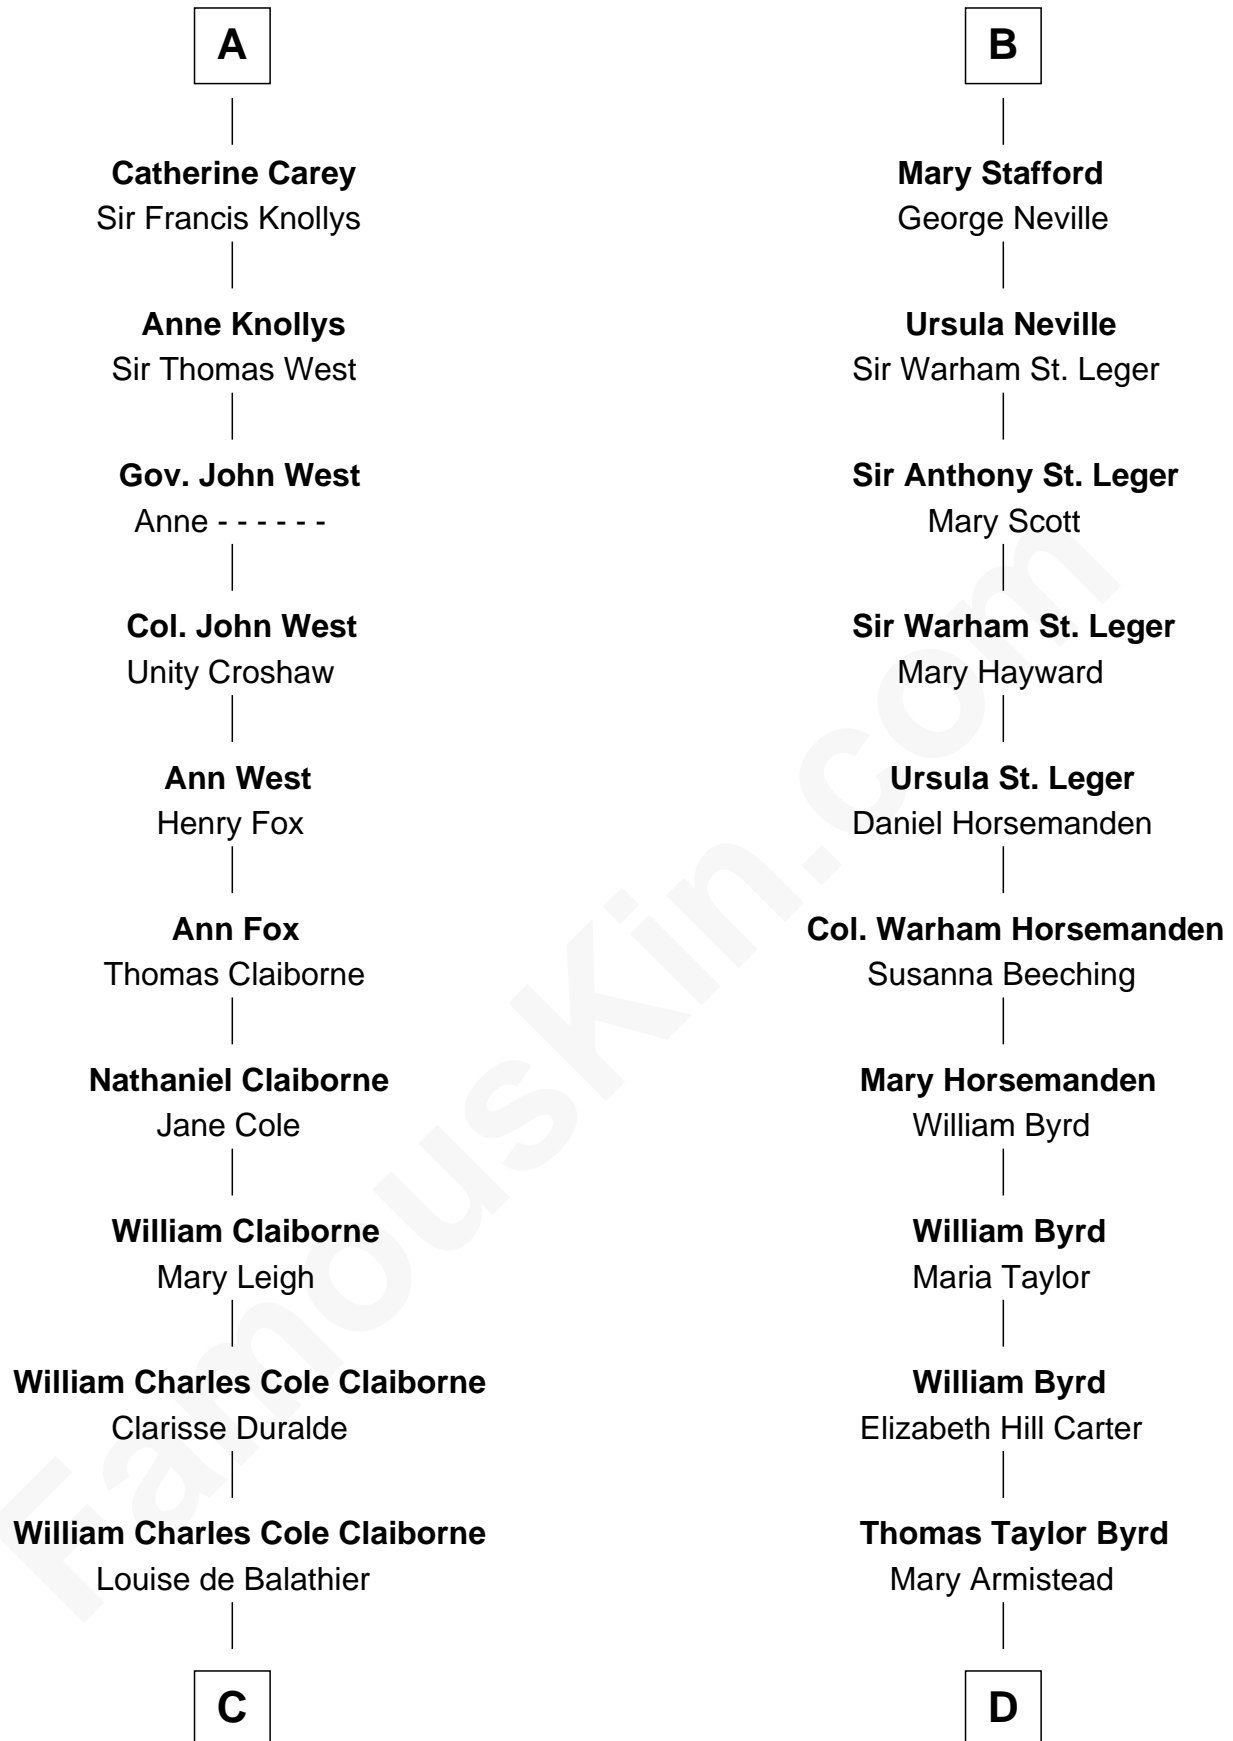

FamousKin.com

Relationship Chart of

Liz Claiborne

Fashion Designer and Founder of Liz Claiborne Inc.

19th cousin 1 time removed of

Admiral Richard Byrd
Polar Explorer

C

Fernand Claiborne
Marie Louise Villeré

Omer Villere Claiborne
Carolyn Louise Fenner

Liz Claiborne
Found of Liz Claiborne Inc.

D

Richard Evelyn Byrd
Anne Harrison

Col. William Byrd
Jane Meriwether Rivers

Richard Evelyn Byrd
Eleanor Bolling Flood

Admiral Richard Byrd
Polar Explorer

FamousKin.com