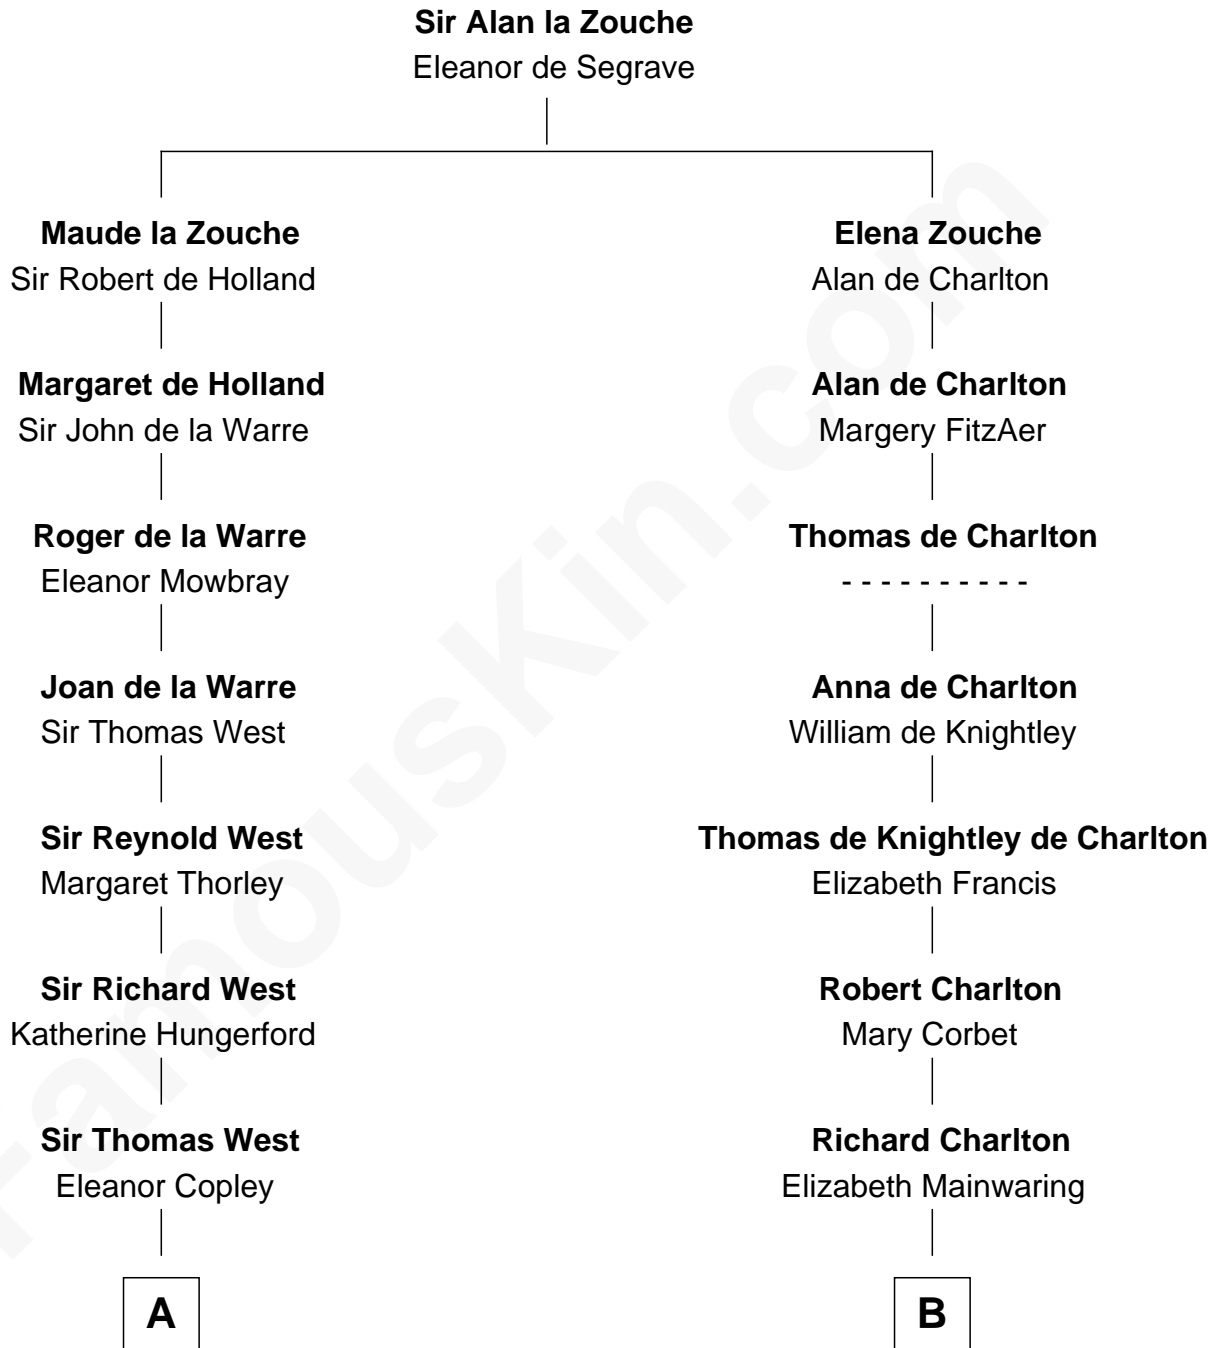

## Relationship Chart of

### Liz Claiborne

*Fashion Designer and Founder of Liz Claiborne Inc.*

11th cousin 9 times removed of

**Rev. John Whittingham**

*(c1616 - 1639) Great Migration Immigrant 1637*

**C**

—  
**William Charles Cole Claiborne**