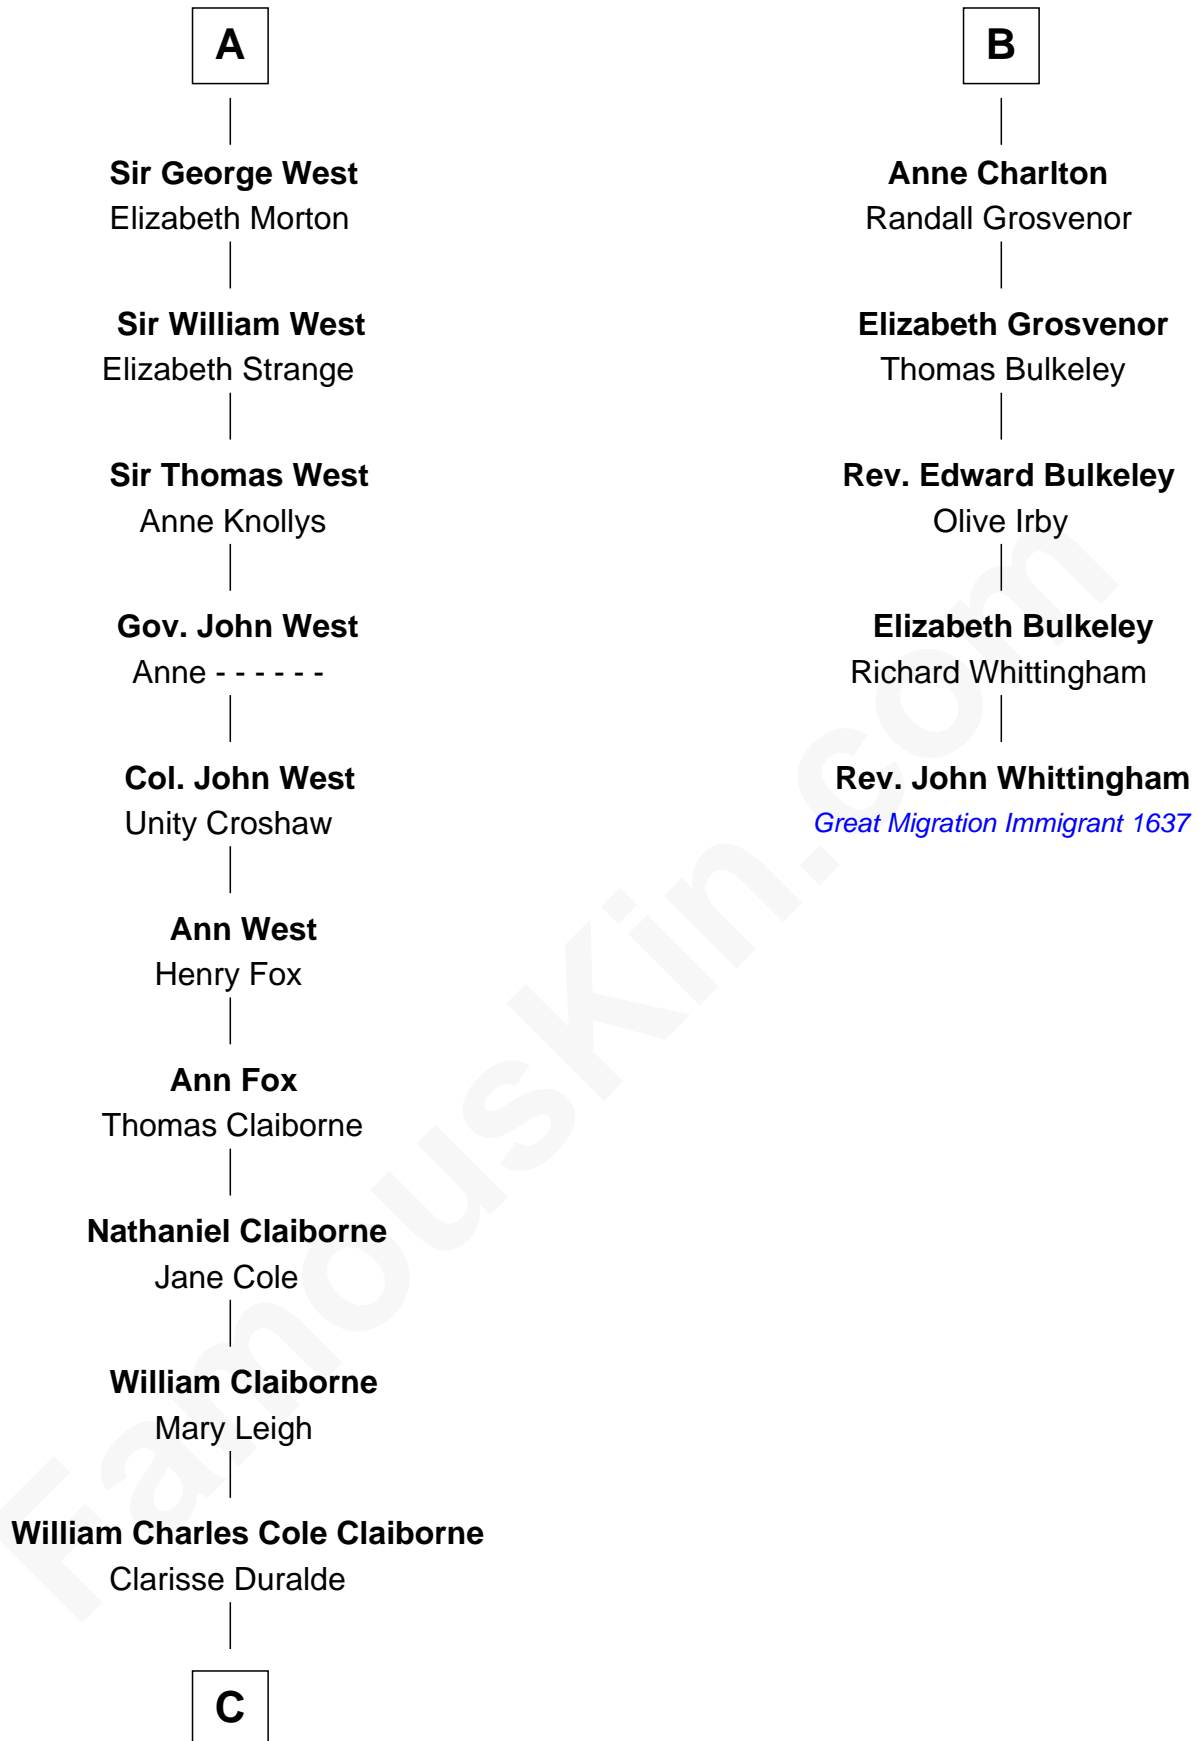

## Relationship Chart of

### Liz Claiborne

*Fashion Designer and Founder of Liz Claiborne Inc.*

11th cousin 9 times removed of

**Rev. John Whittingham**

*(c1616 - 1639) Great Migration Immigrant 1637*

**C**

—  
**William Charles Cole Claiborne**