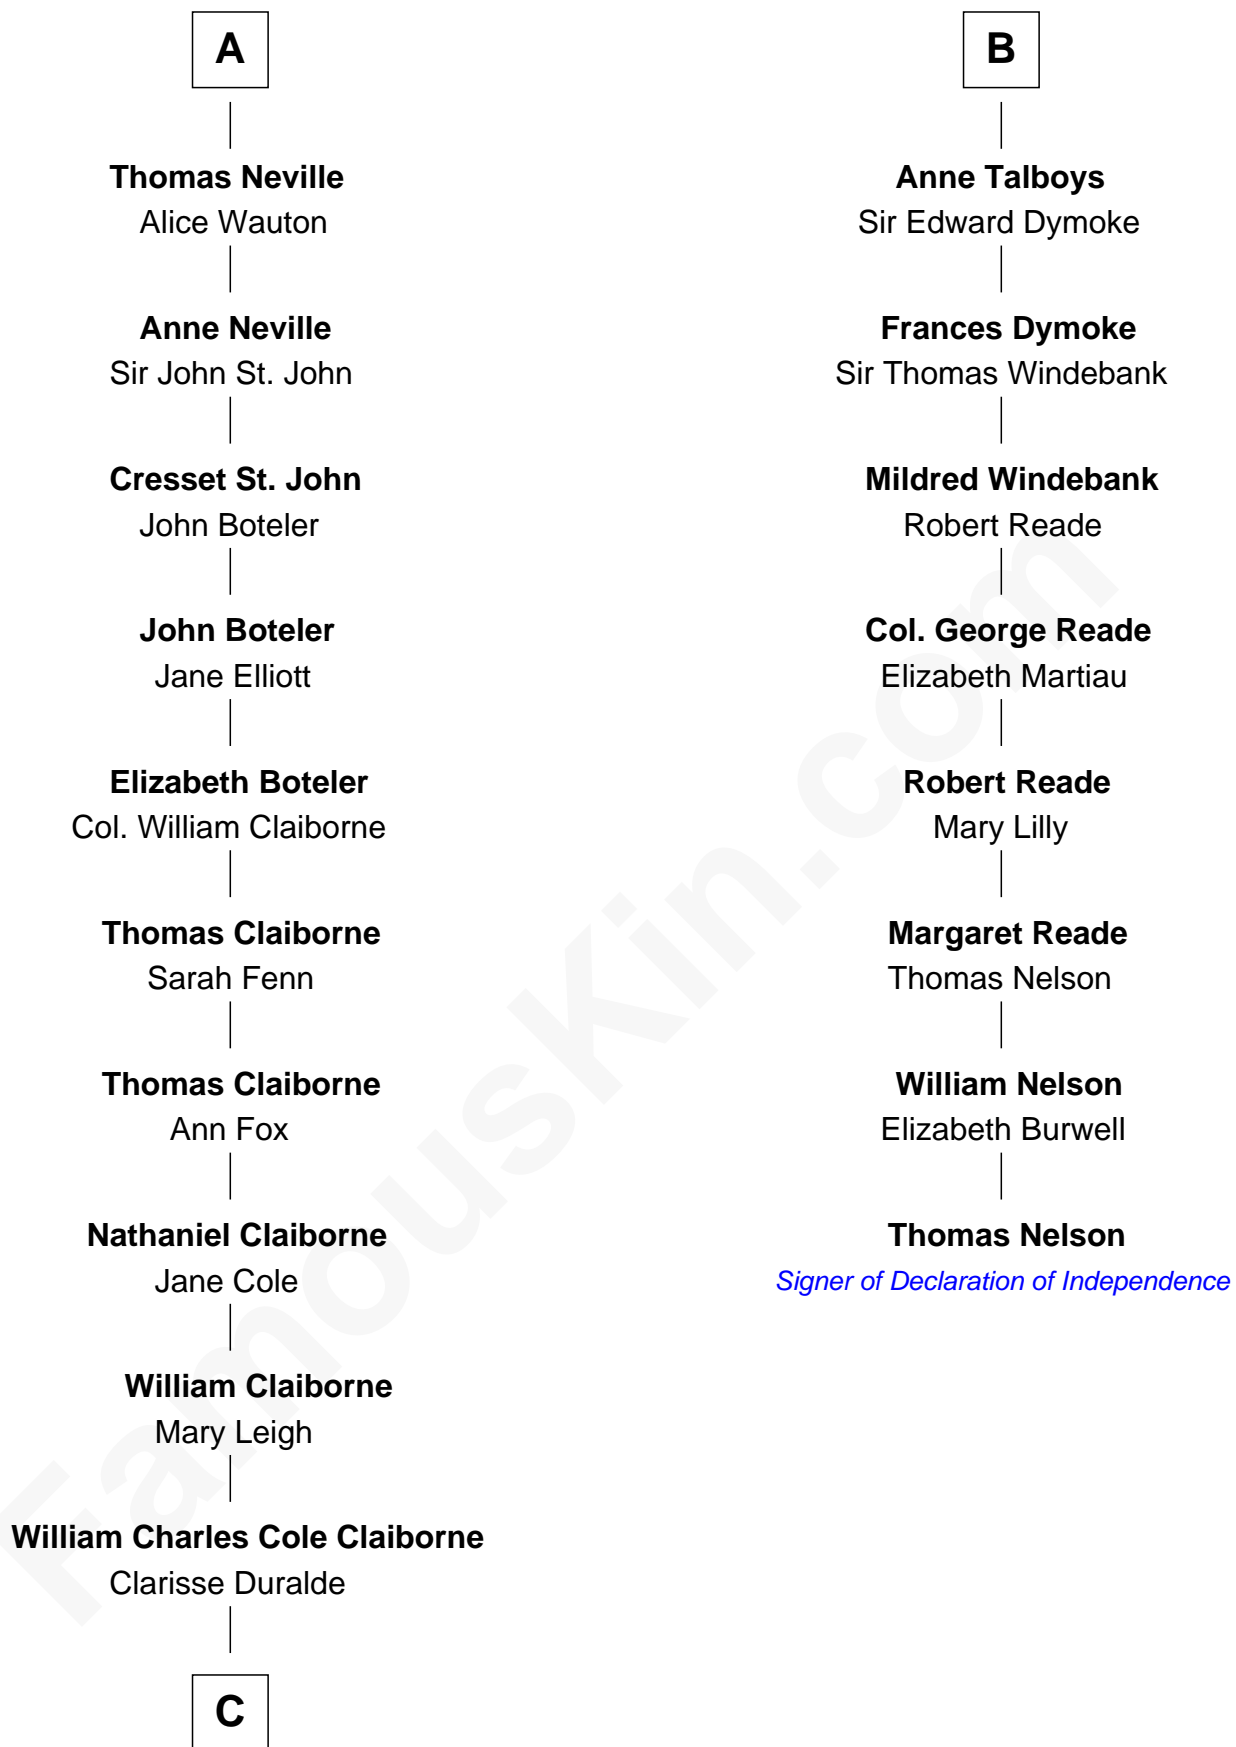

## Relationship Chart of

### Liz Claiborne

*Fashion Designer and Founder of Liz Claiborne Inc.*

14th cousin 6 times removed of

### Thomas Nelson

*Signer of the Declaration of Independence*

**Sir William de Boteler**

Ela Herdeburgh

**C**

—  
**William Charles Cole Claiborne**

Louise de Balathier

—  
**Fernand Claiborne**

Marie Louise Villeré

—  
**Omer Villere Claiborne**

Carolyn Louise Fenner

—  
**Liz Claiborne**

*Found of Liz Claiborne Inc.*

FamousKin.com