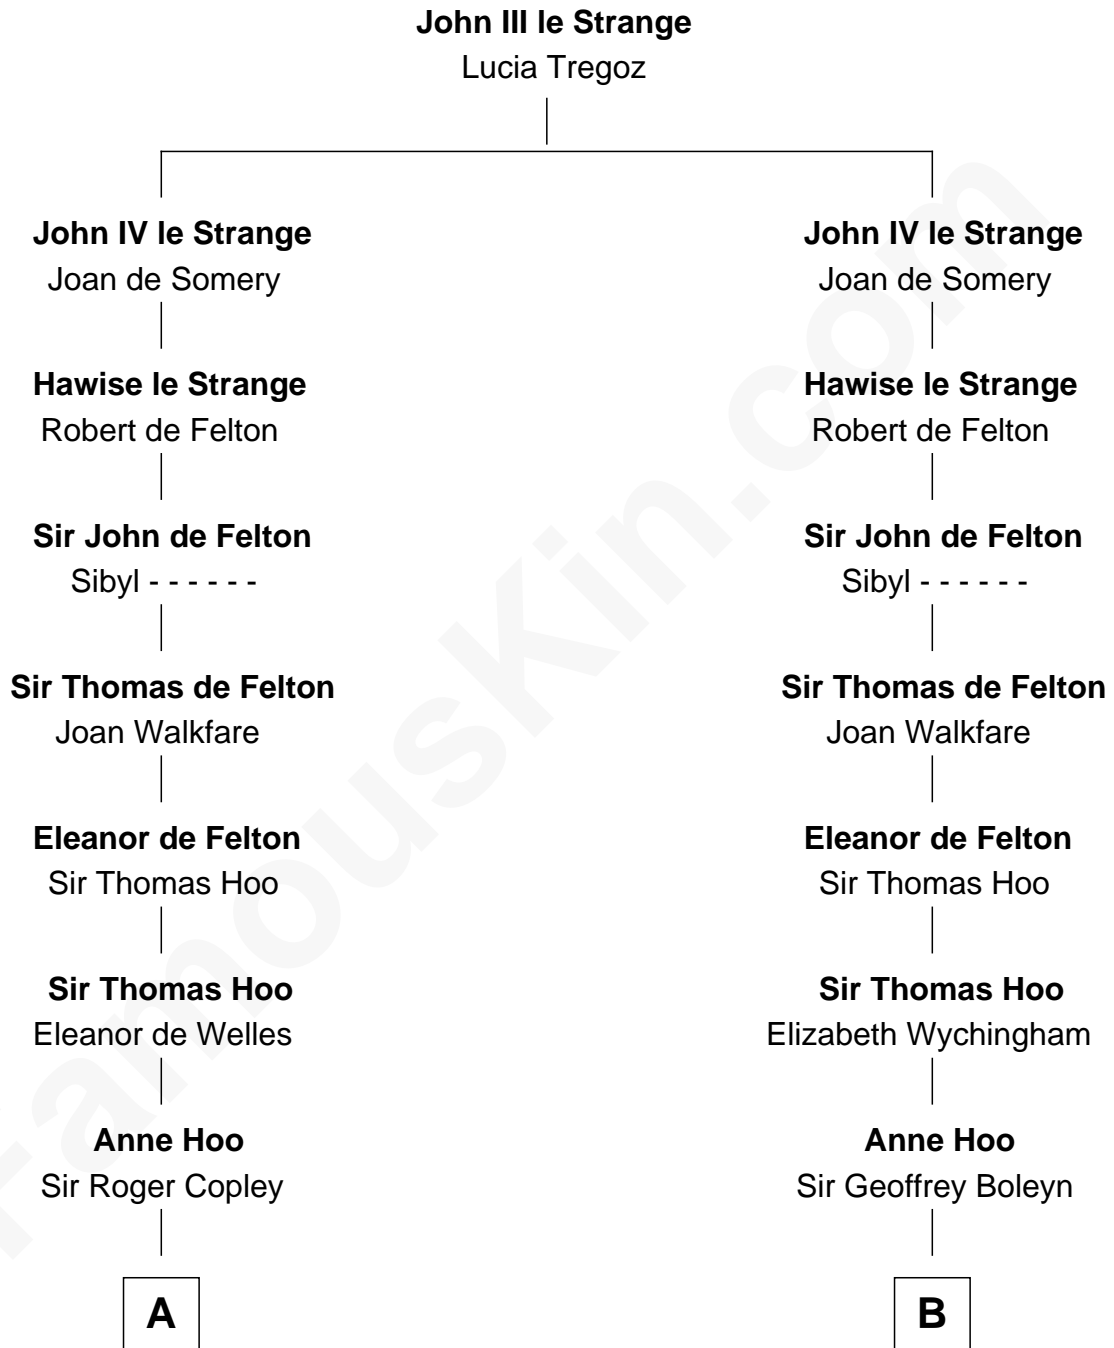

FamousKin.com

Relationship Chart of

Liz Claiborne

Fashion Designer and Founder of Liz Claiborne Inc.

17th cousin 4 times removed of

William Floyd

Signer of the Declaration of Independence

C

William Charles Cole Claiborne

Clarisse Duralde

William Charles Cole Claiborne

Louise de Balathier

Fernand Claiborne

Marie Louise Villeré

Omer Villere Claiborne

Carolyn Louise Fenner