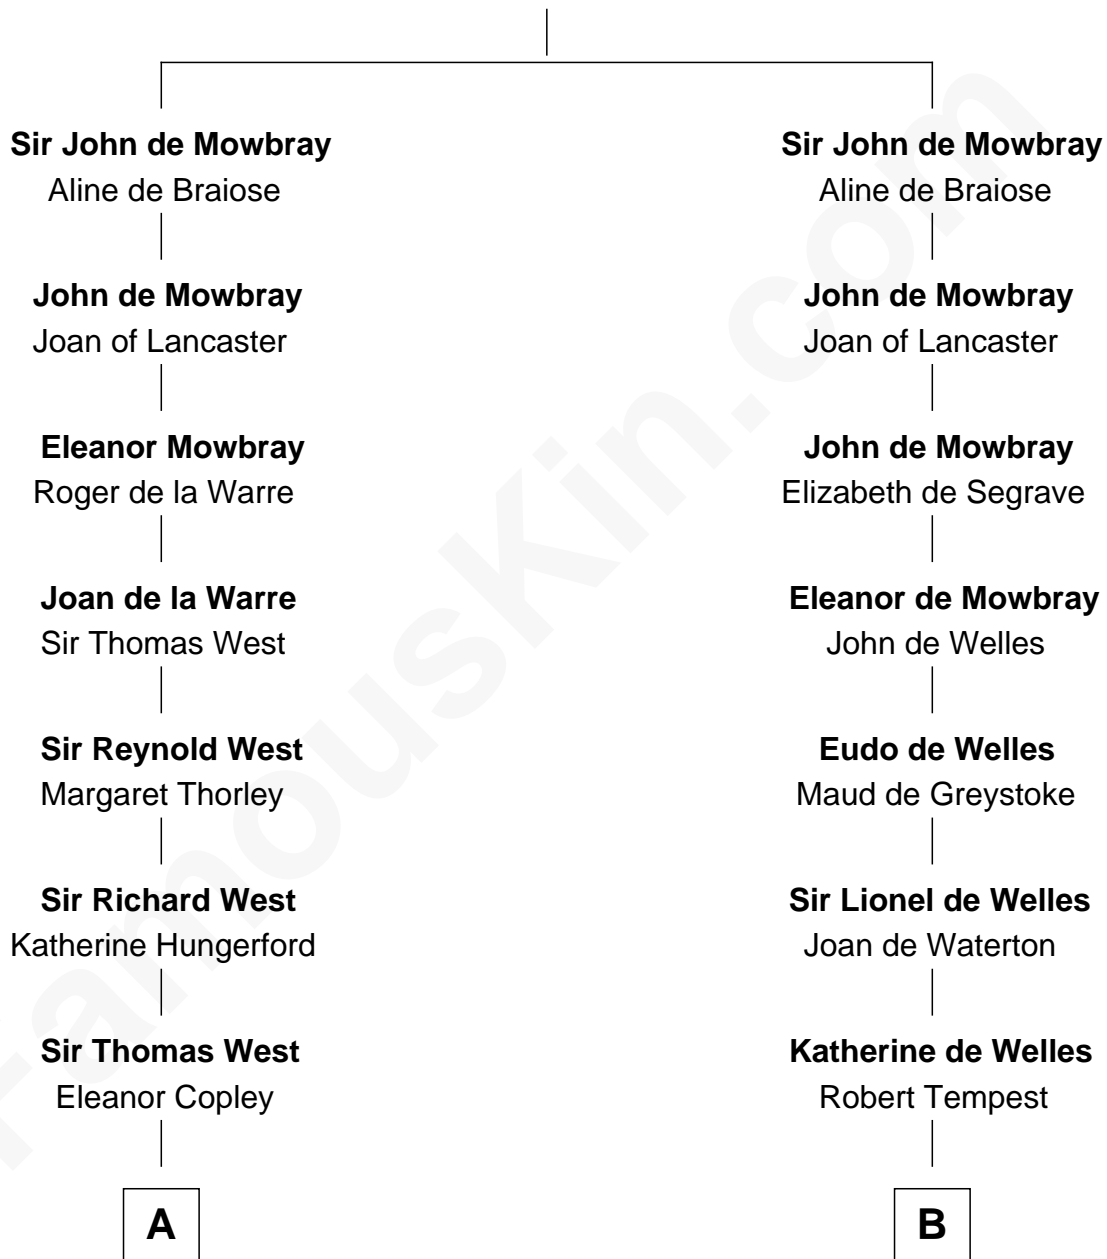

## Relationship Chart of

### Liz Claiborne

*Fashion Designer and Founder of Liz Claiborne Inc.*

17th cousin 3 times removed of

### William Floyd

*Signer of the Declaration of Independence*

### Sir Roger de Mowbray

Roese de Clare

**C**

William Charles Cole Claiborne

Louise de Balathier

Fernand Claiborne

Marie Louise Villeré

Omer Villere Claiborne