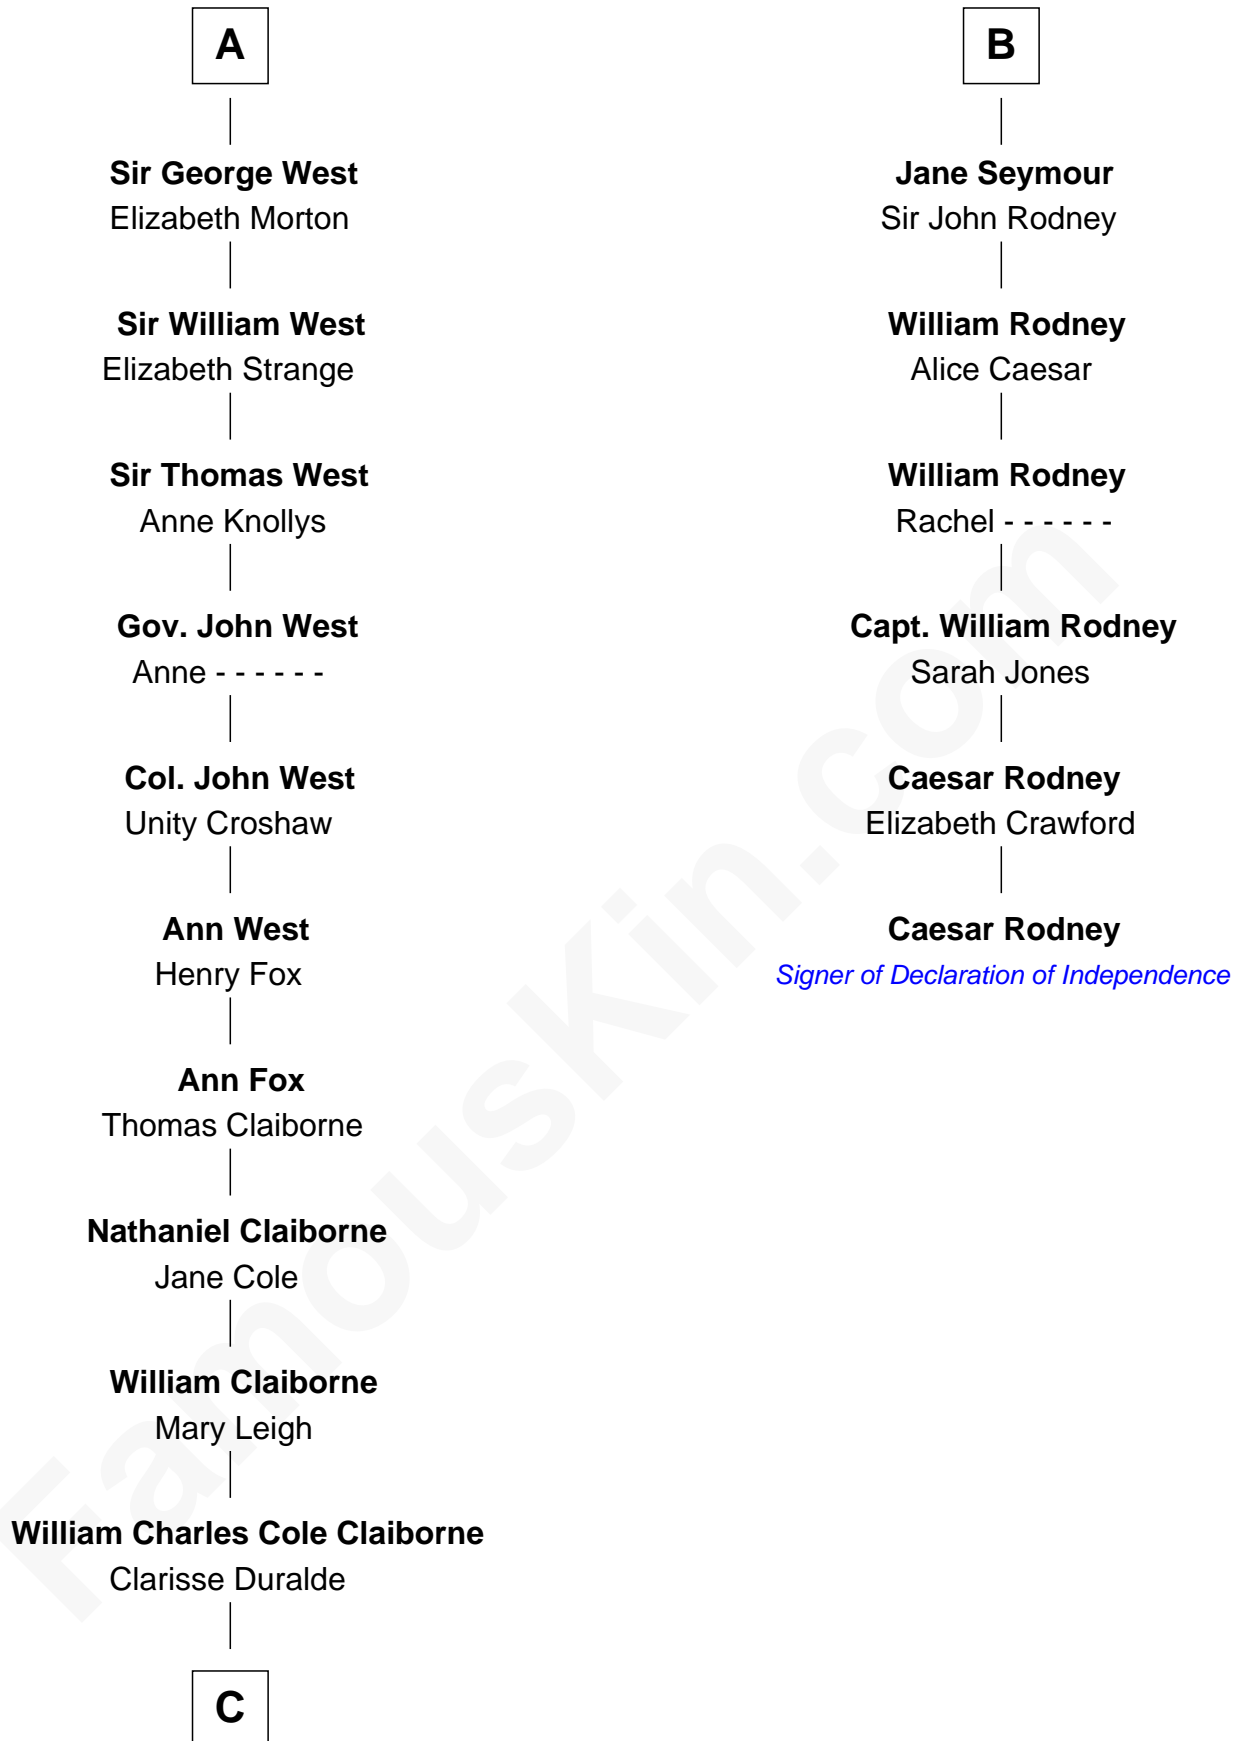

FamousKin.com

Relationship Chart of

Liz Claiborne

Fashion Designer and Founder of Liz Claiborne Inc.

12th cousin 8 times removed of

Caesar Rodney

Signer of the Declaration of Independence

C

—
William Charles Cole Claiborne

Louise de Balathier

—
Fernand Claiborne

Marie Louise Villeré

—
Omer Villere Claiborne

Carolyn Louise Fenner

—
Liz Claiborne

Found of Liz Claiborne Inc.