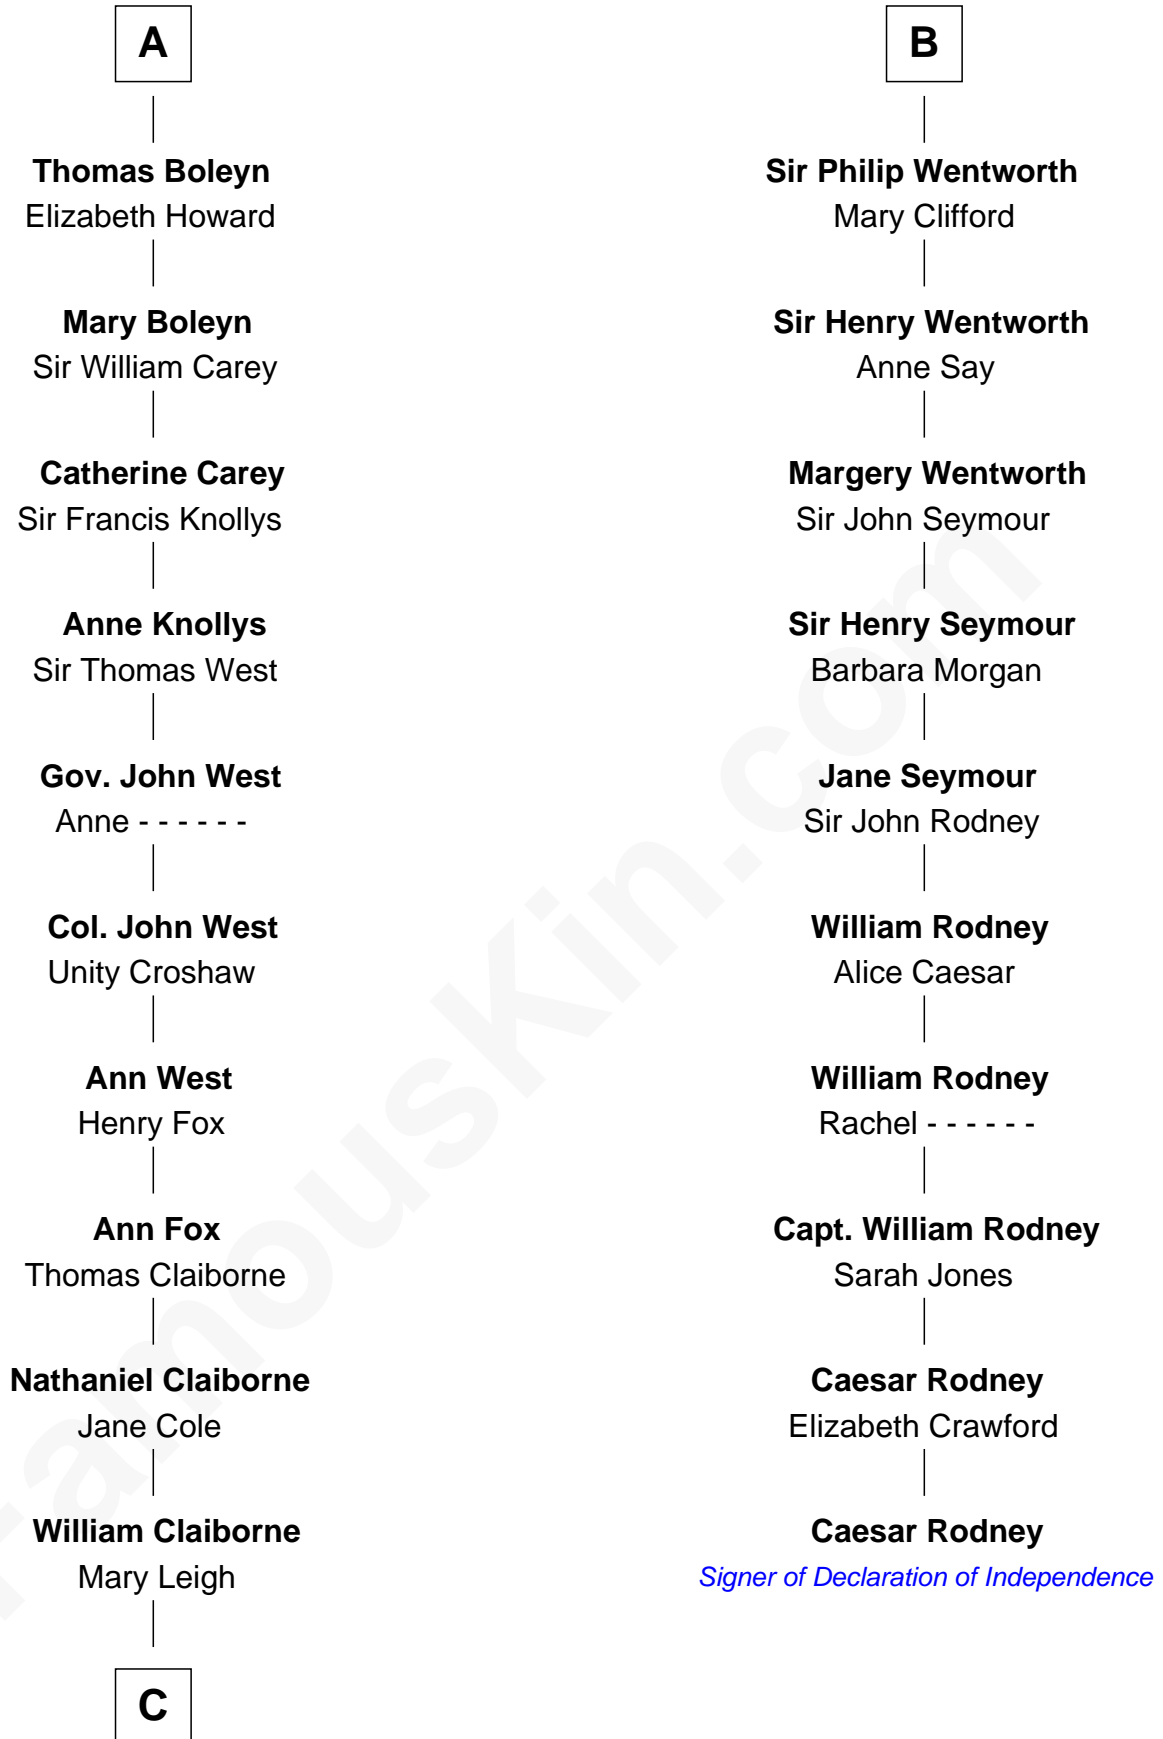

FamousKin.com

Relationship Chart of

Liz Claiborne

Fashion Designer and Founder of Liz Claiborne Inc.

16th cousin 5 times removed of

Caesar Rodney

Signer of the Declaration of Independence

C

William Charles Cole Claiborne

Clarisse Duralde

William Charles Cole Claiborne

Louise de Balathier

Fernand Claiborne

Marie Louise Villeré

Omer Villere Claiborne

Carolyn Louise Fenner