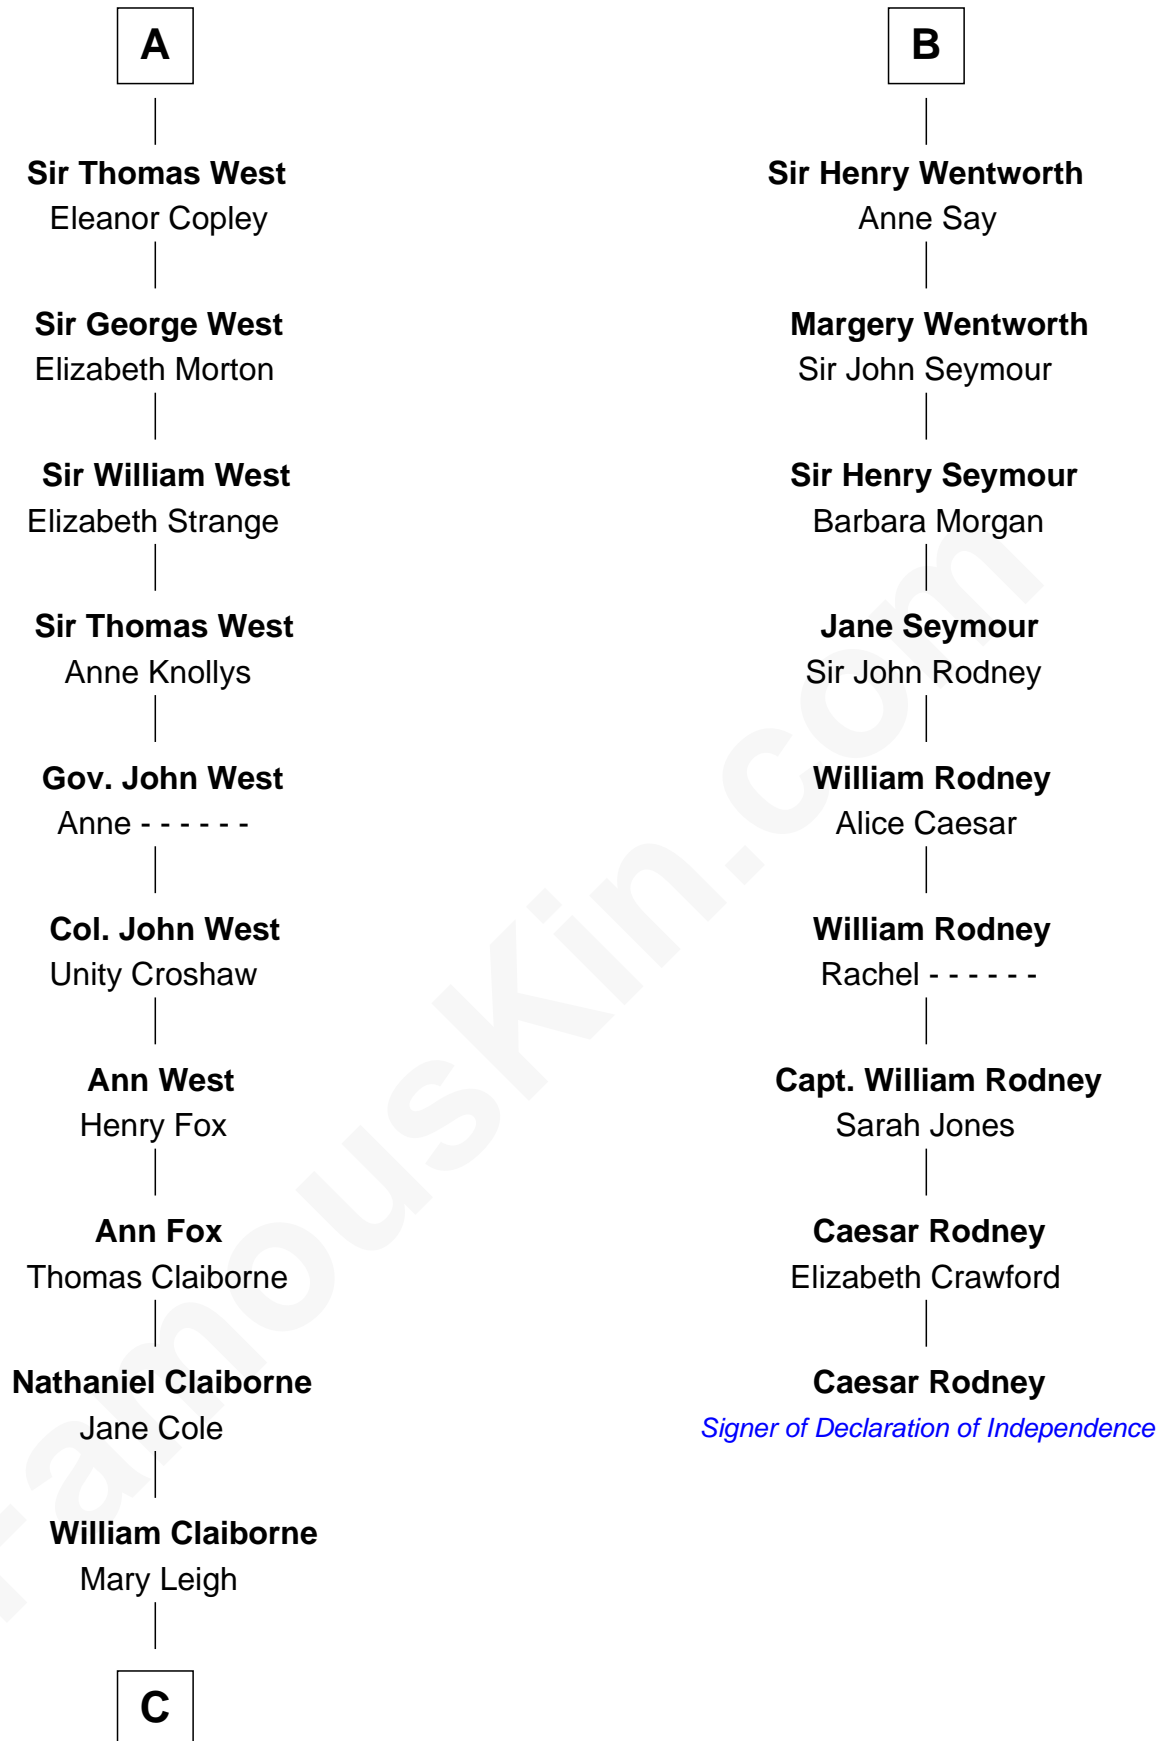

## Relationship Chart of

### Liz Claiborne

*Fashion Designer and Founder of Liz Claiborne Inc.*

15th cousin 6 times removed of

### Caesar Rodney

*Signer of the Declaration of Independence*

**C**

William Charles Cole Claiborne

Clarisse Duralde

William Charles Cole Claiborne

Louise de Balathier

Fernand Claiborne