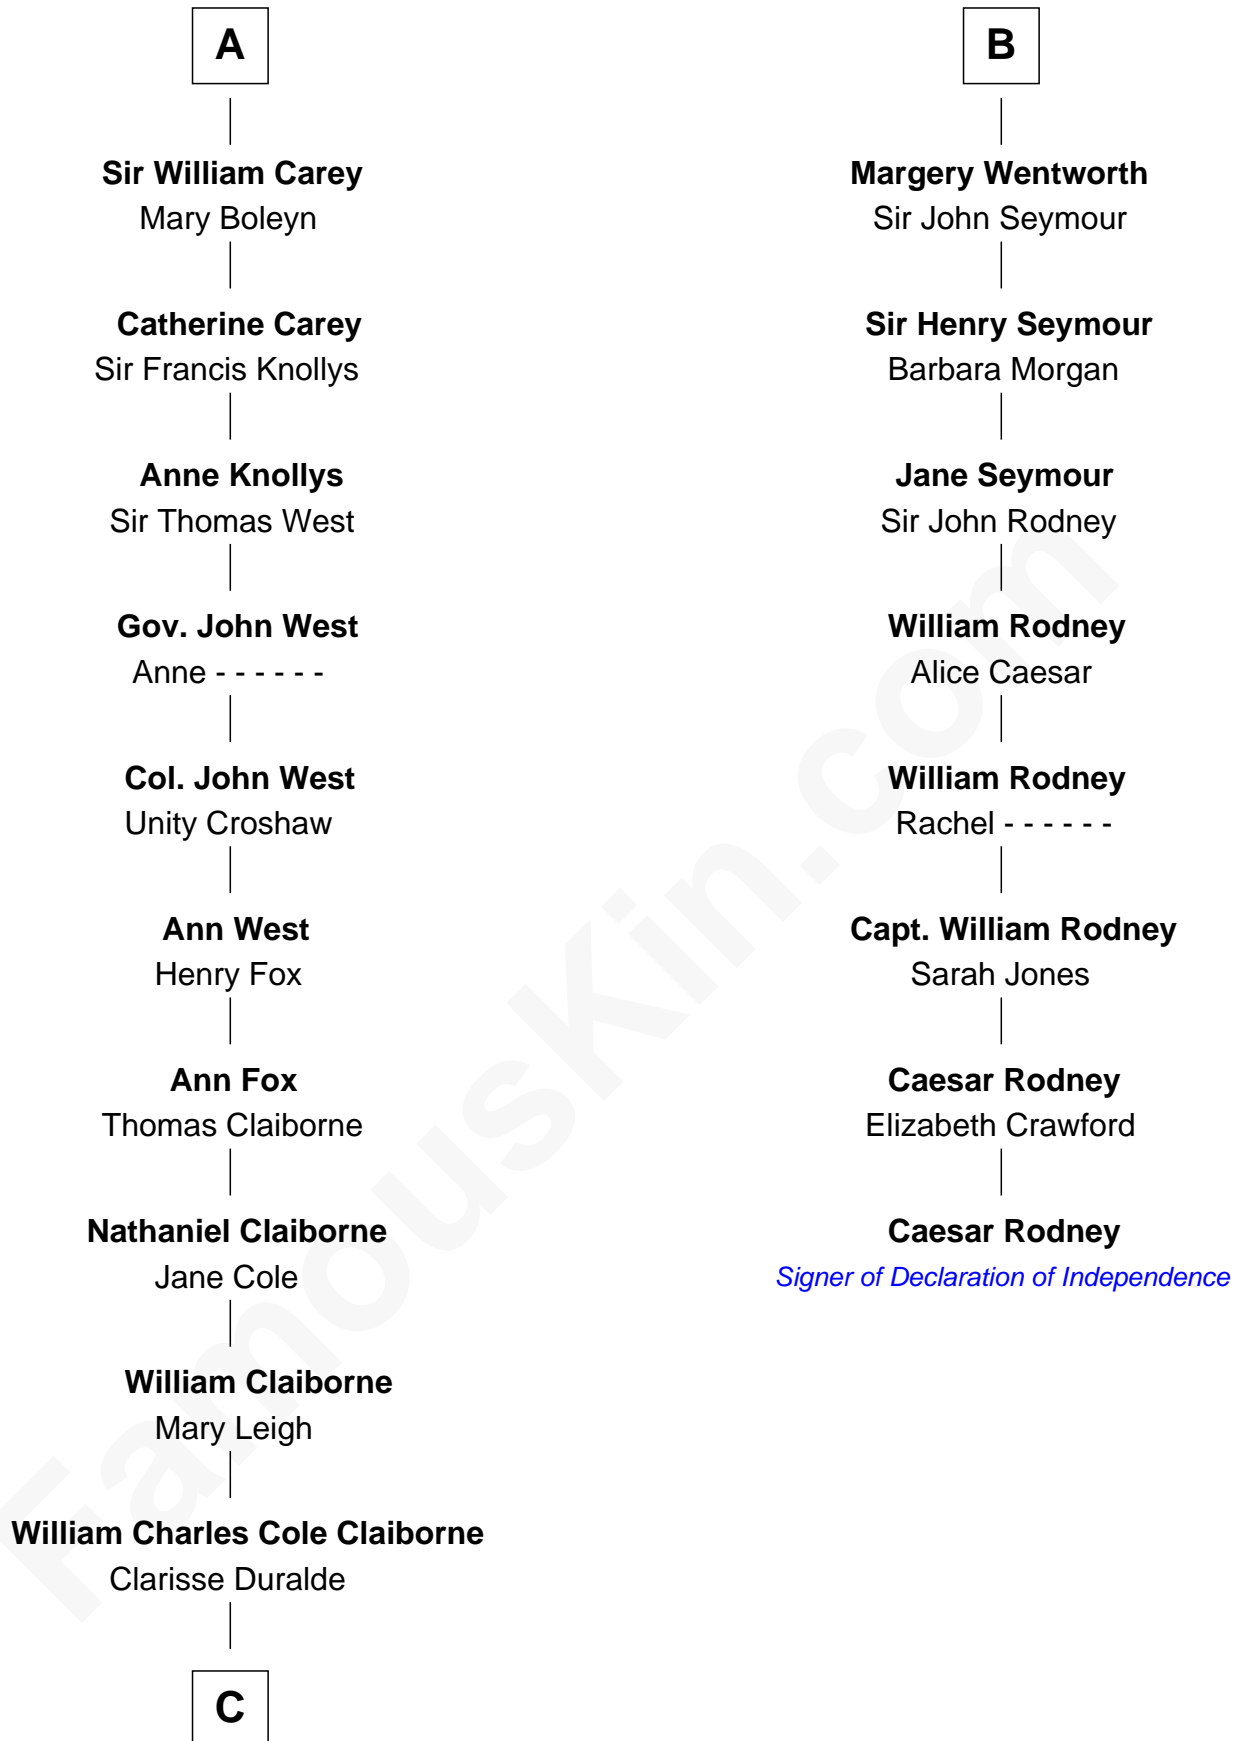

## Relationship Chart of

### Liz Claiborne

*Fashion Designer and Founder of Liz Claiborne Inc.*

14th cousin 6 times removed of

### Caesar Rodney

*Signer of the Declaration of Independence*

**Roger de Mortimer**

Joan de Geneville

**C**

William Charles Cole Claiborne

Louise de Balathier

Fernand Claiborne