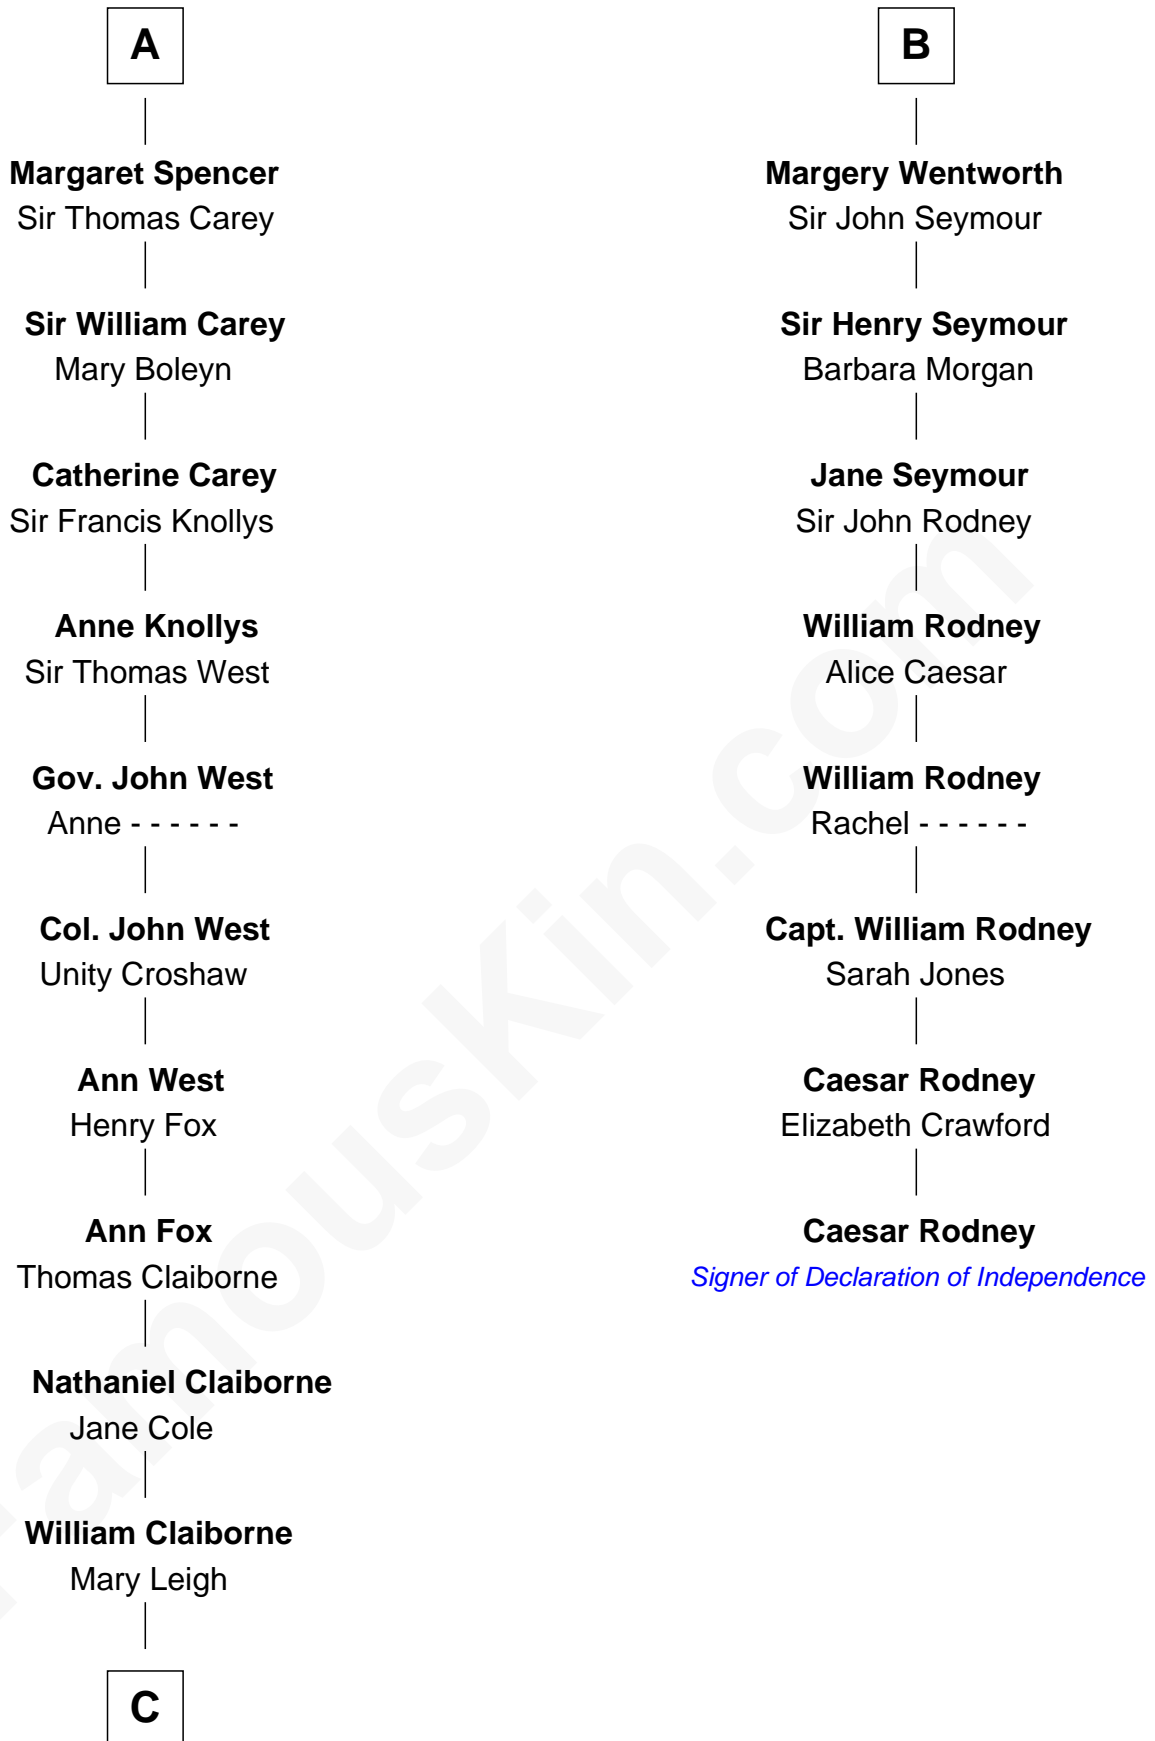

FamousKin.com

Relationship Chart of

Liz Claiborne

Fashion Designer and Founder of Liz Claiborne Inc.

14th cousin 7 times removed of

Caesar Rodney

Signer of the Declaration of Independence

C

William Charles Cole Claiborne

Clarisse Duralde

William Charles Cole Claiborne

Louise de Balathier

Fernand Claiborne

Marie Louise Villeré

Omer Villere Claiborne

Carolyn Louise Fenner