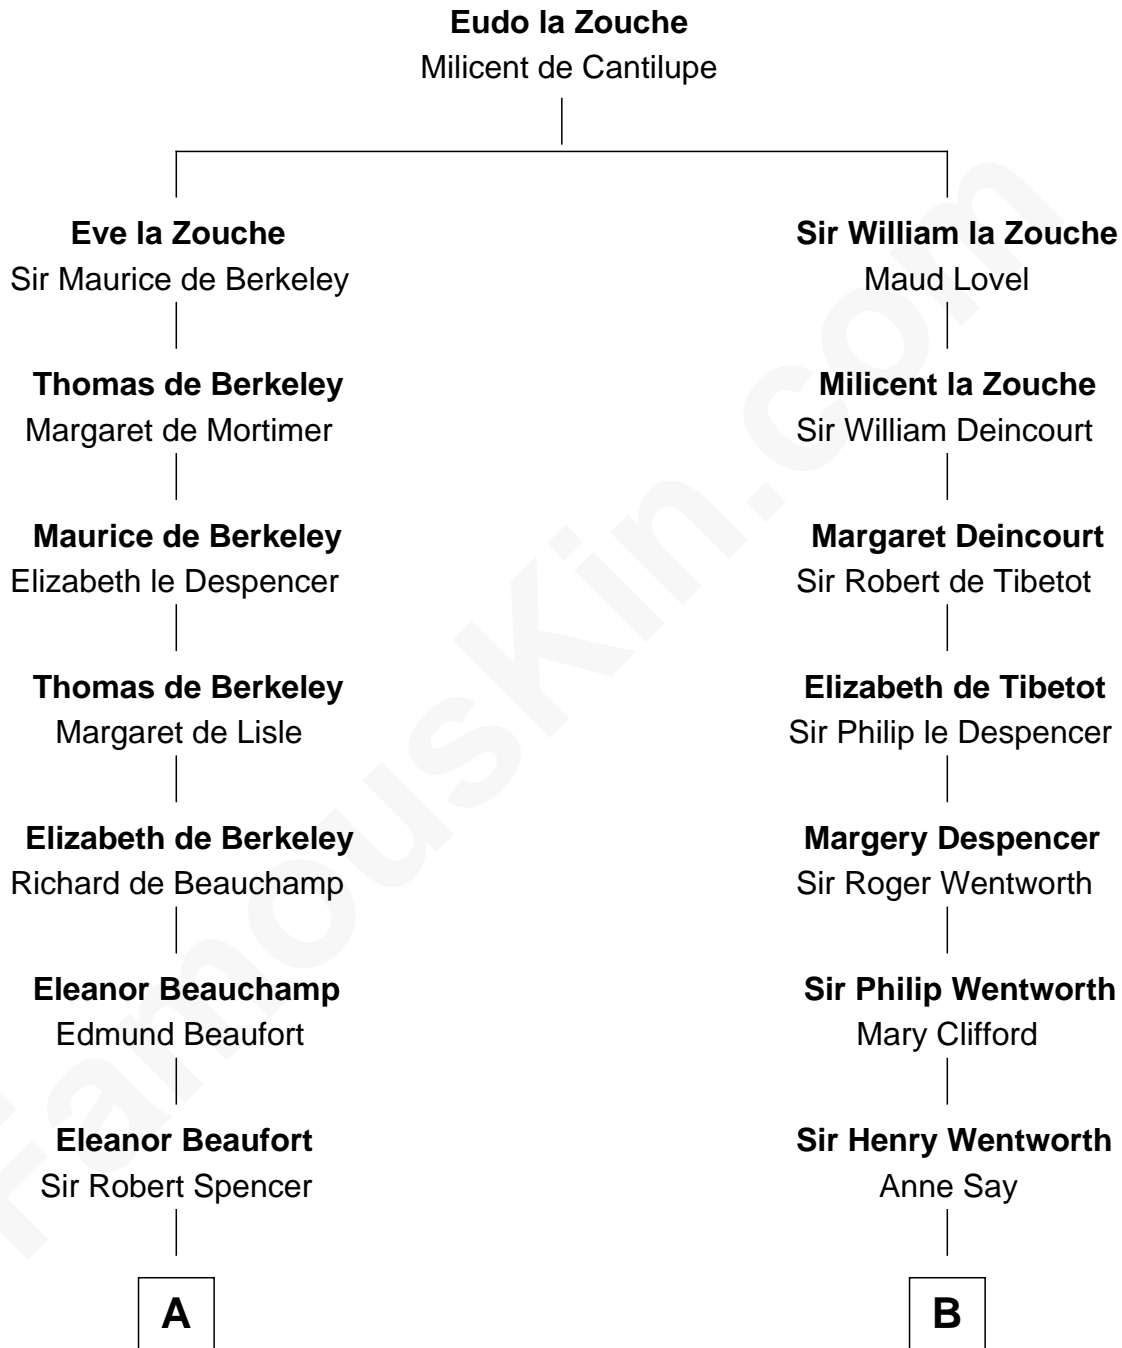

FamousKin.com

Relationship Chart of

Liz Claiborne

Fashion Designer and Founder of Liz Claiborne Inc.

14th cousin 7 times removed of

Caesar Rodney

Signer of the Declaration of Independence

C

William Charles Cole Claiborne

Clarisse Duralde

William Charles Cole Claiborne

Louise de Balathier

Fernand Claiborne

Marie Louise Villeré

Omer Villere Claiborne

Carolyn Louise Fenner