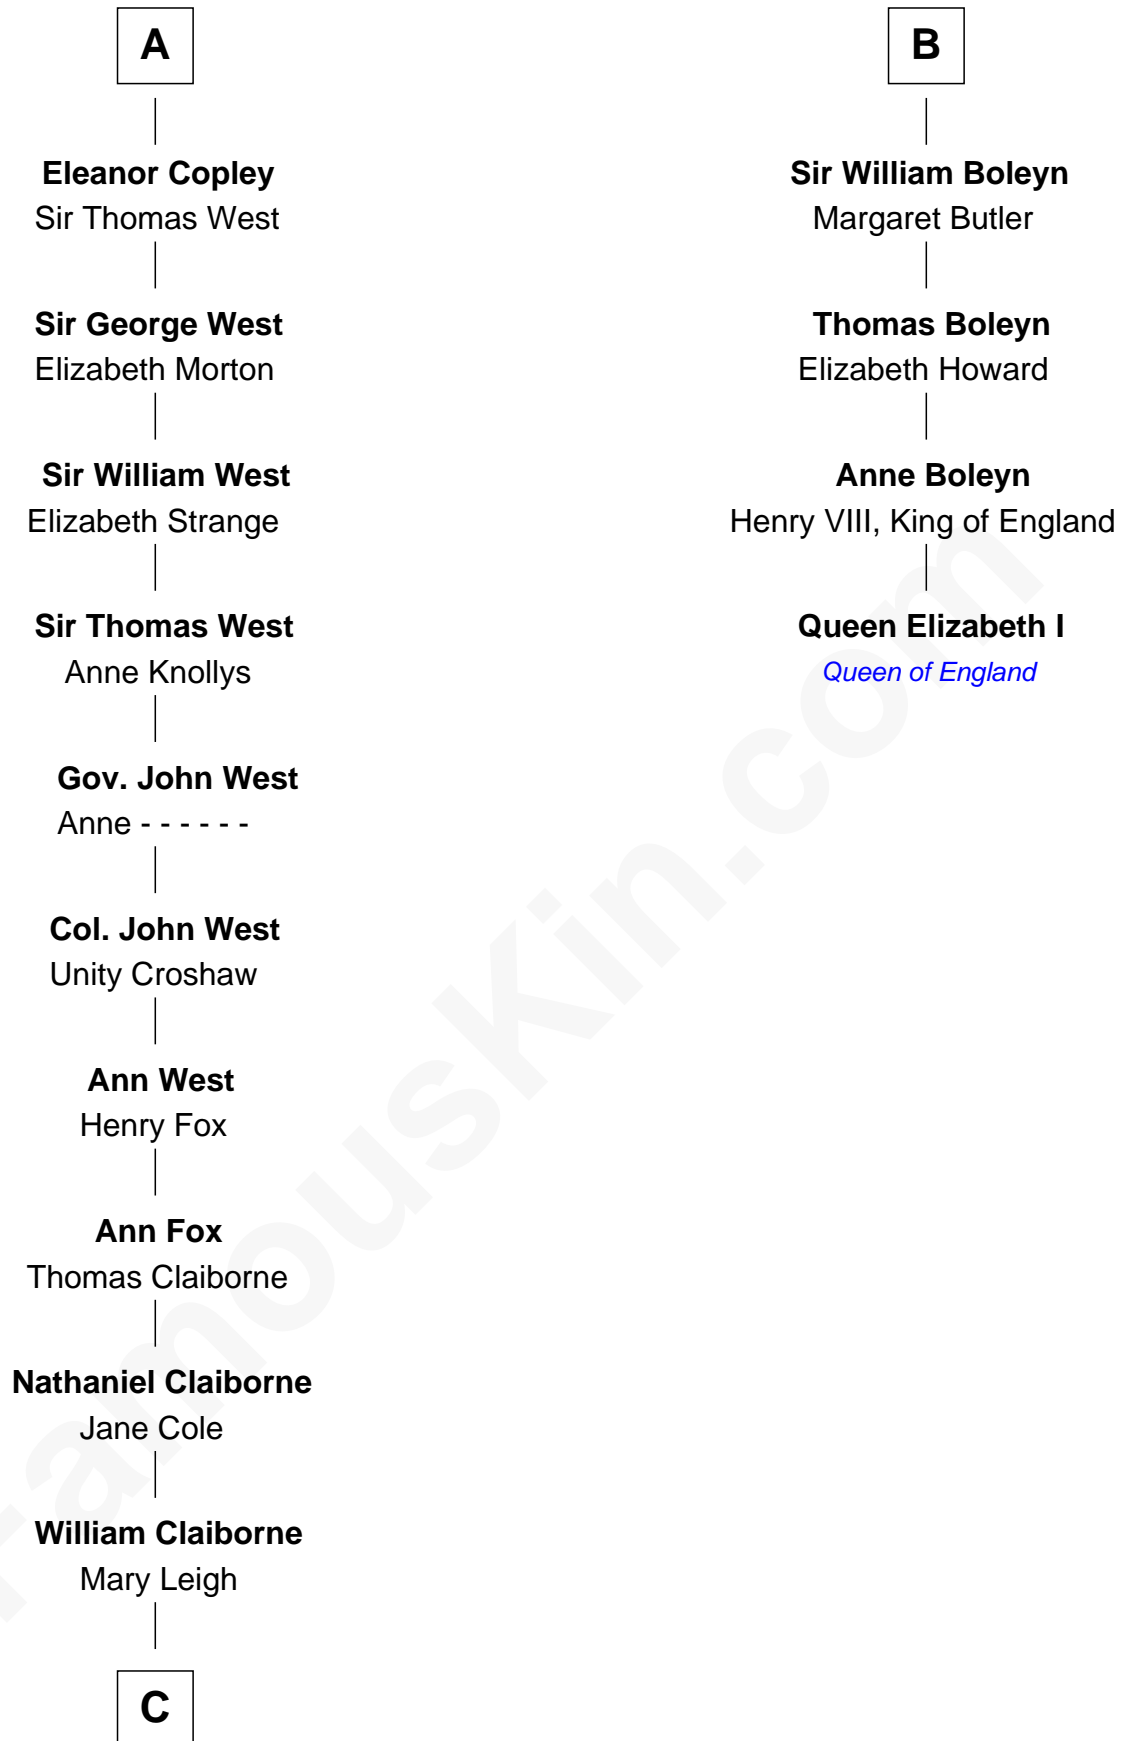

FamousKin.com

Relationship Chart of

Liz Claiborne

Fashion Designer and Founder of Liz Claiborne Inc.

10th cousin 11 times removed of

Queen Elizabeth I
Queen of England

John III le Strange
Lucia Tregoz

C

William Charles Cole Claiborne

Clarisse Duralde

William Charles Cole Claiborne

Louise de Balathier

Fernand Claiborne

Marie Louise Villeré

Omer Villere Claiborne

Carolyn Louise Fenner