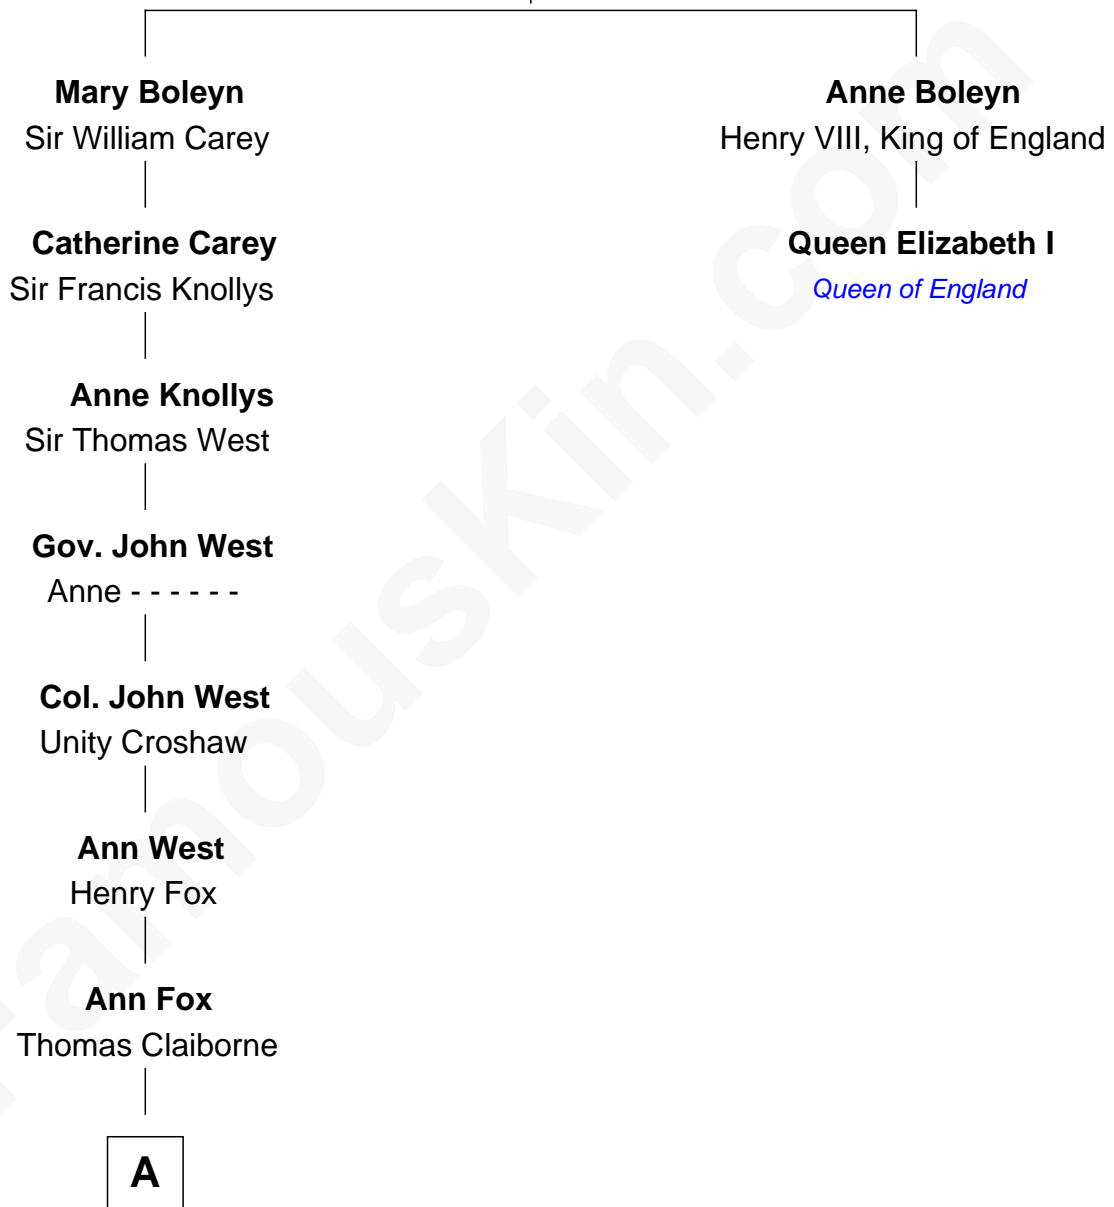

FamousKin.com

Relationship Chart of

Liz Claiborne

Fashion Designer and Founder of Liz Claiborne Inc.

1st cousin 12 times removed of

Queen Elizabeth I
Queen of England

Thomas Boleyn
Elizabeth Howard

FamousKin.com