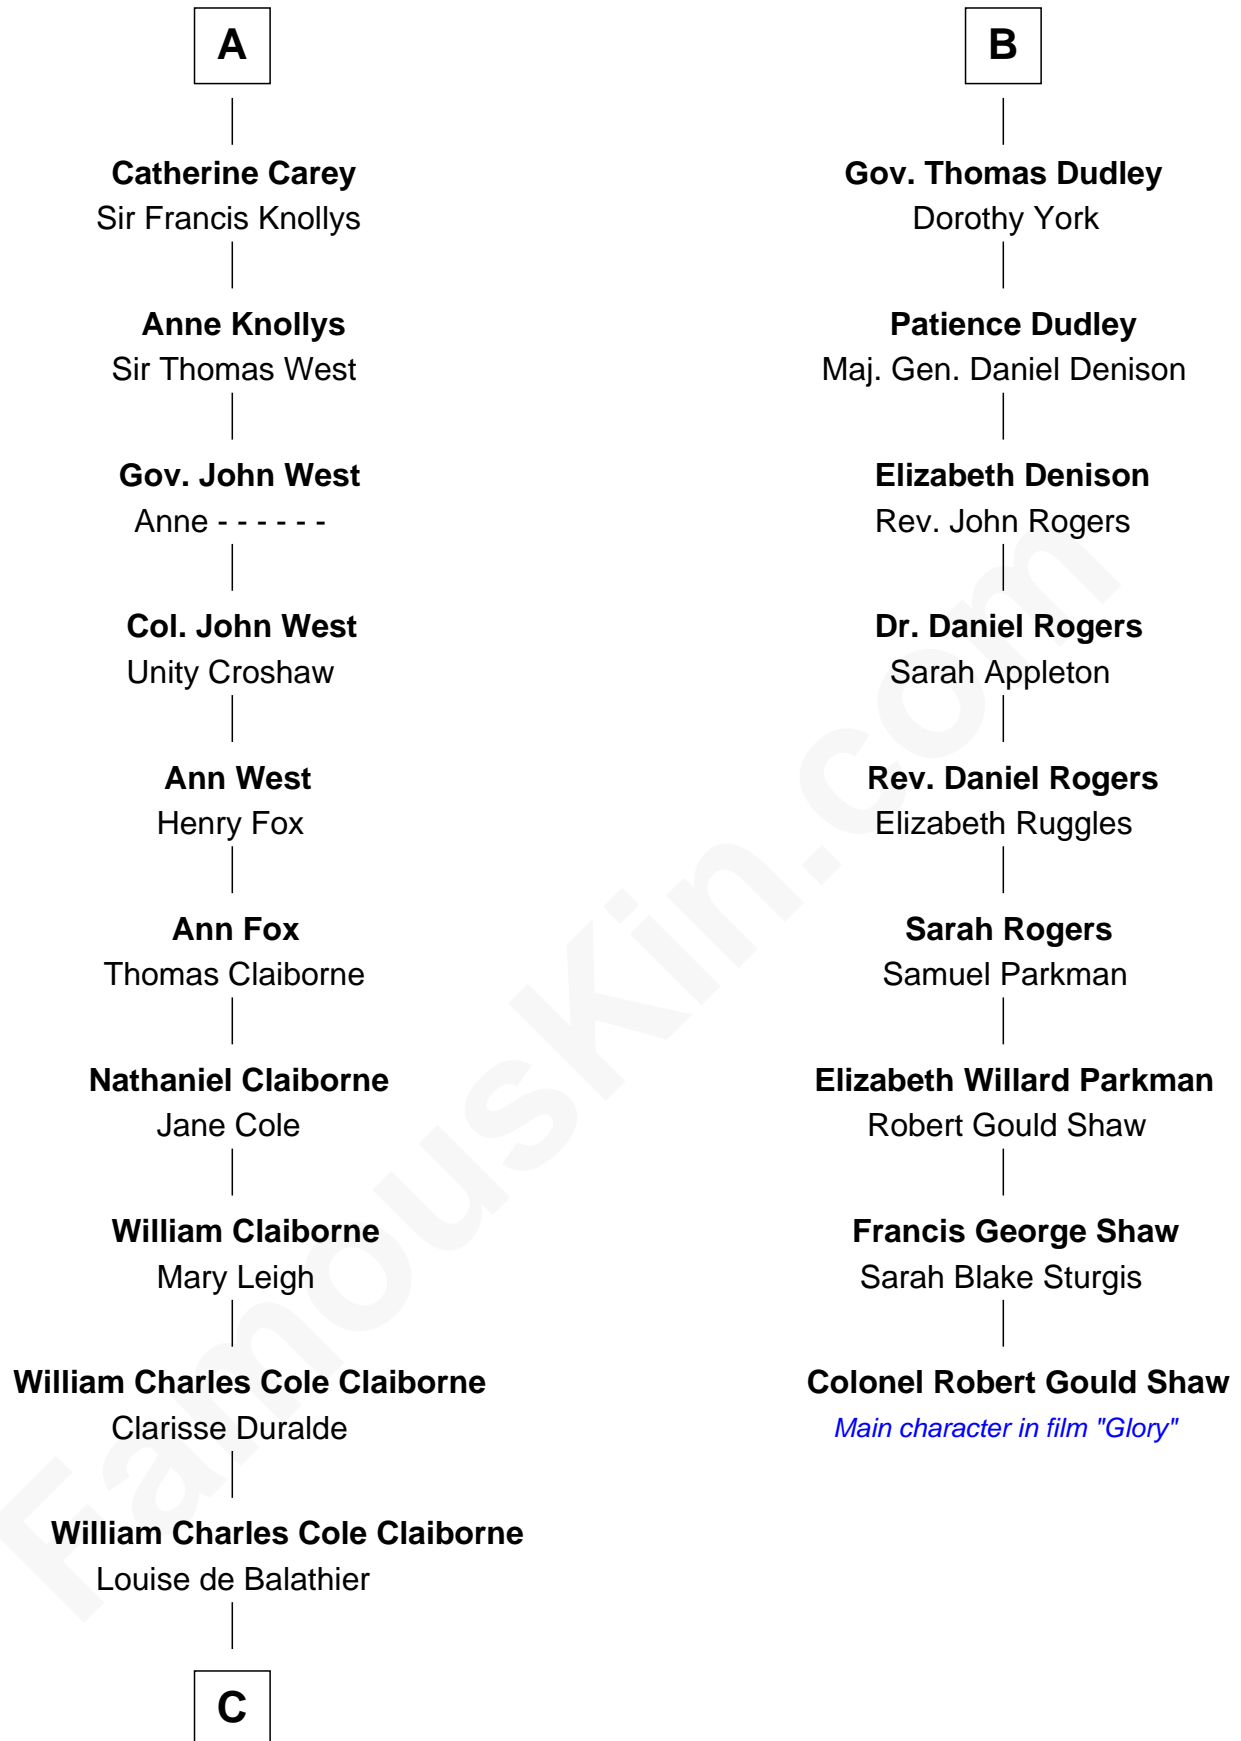

FamousKin.com

Relationship Chart of

Liz Claiborne

Fashion Designer and Founder of Liz Claiborne Inc.

15th cousin 4 times removed of

Colonel Robert Gould Shaw

U.S. Civil War leader of film "Glory" fame

C

—
Fernand Claiborne
Marie Louise Villeré

—
Omer Villere Claiborne
Carolyn Louise Fenner

—
Liz Claiborne
Found of Liz Claiborne Inc.

FamousKin.com