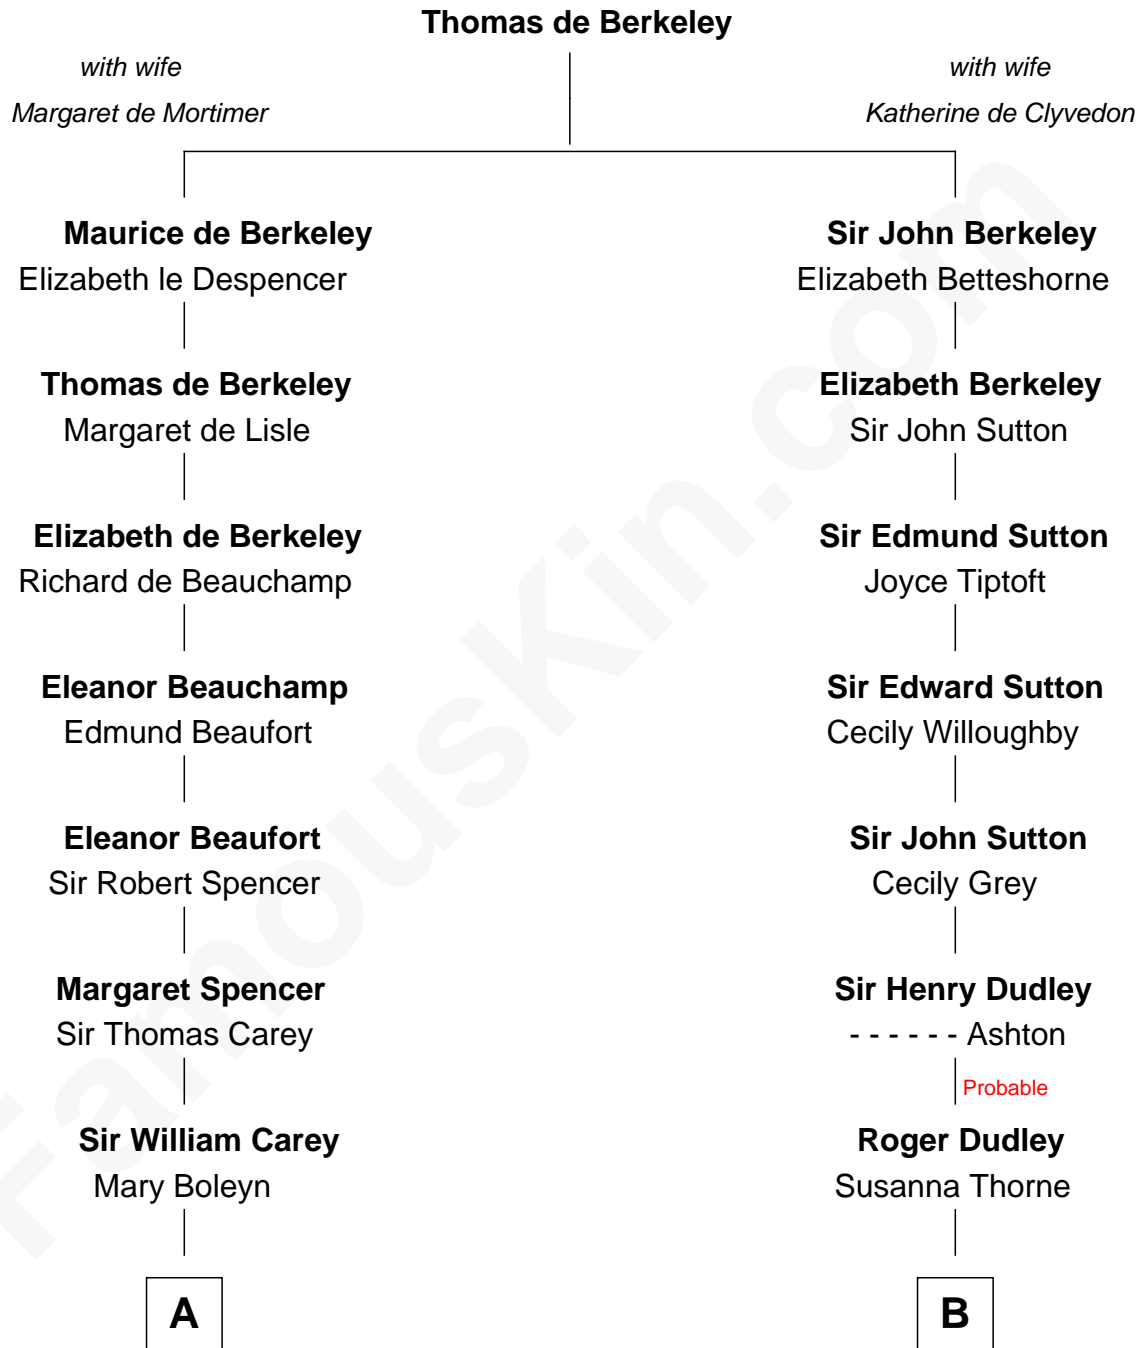

FamousKin.com

Relationship Chart of

Liz Claiborne

Fashion Designer and Founder of Liz Claiborne Inc.

15th cousin 4 times removed of

Colonel Robert Gould Shaw

U.S. Civil War leader of film "Glory" fame

C

—
Fernand Claiborne
Marie Louise Villeré

—
Omer Villere Claiborne
Carolyn Louise Fenner

—
Liz Claiborne
Found of Liz Claiborne Inc.

FamousKin.com