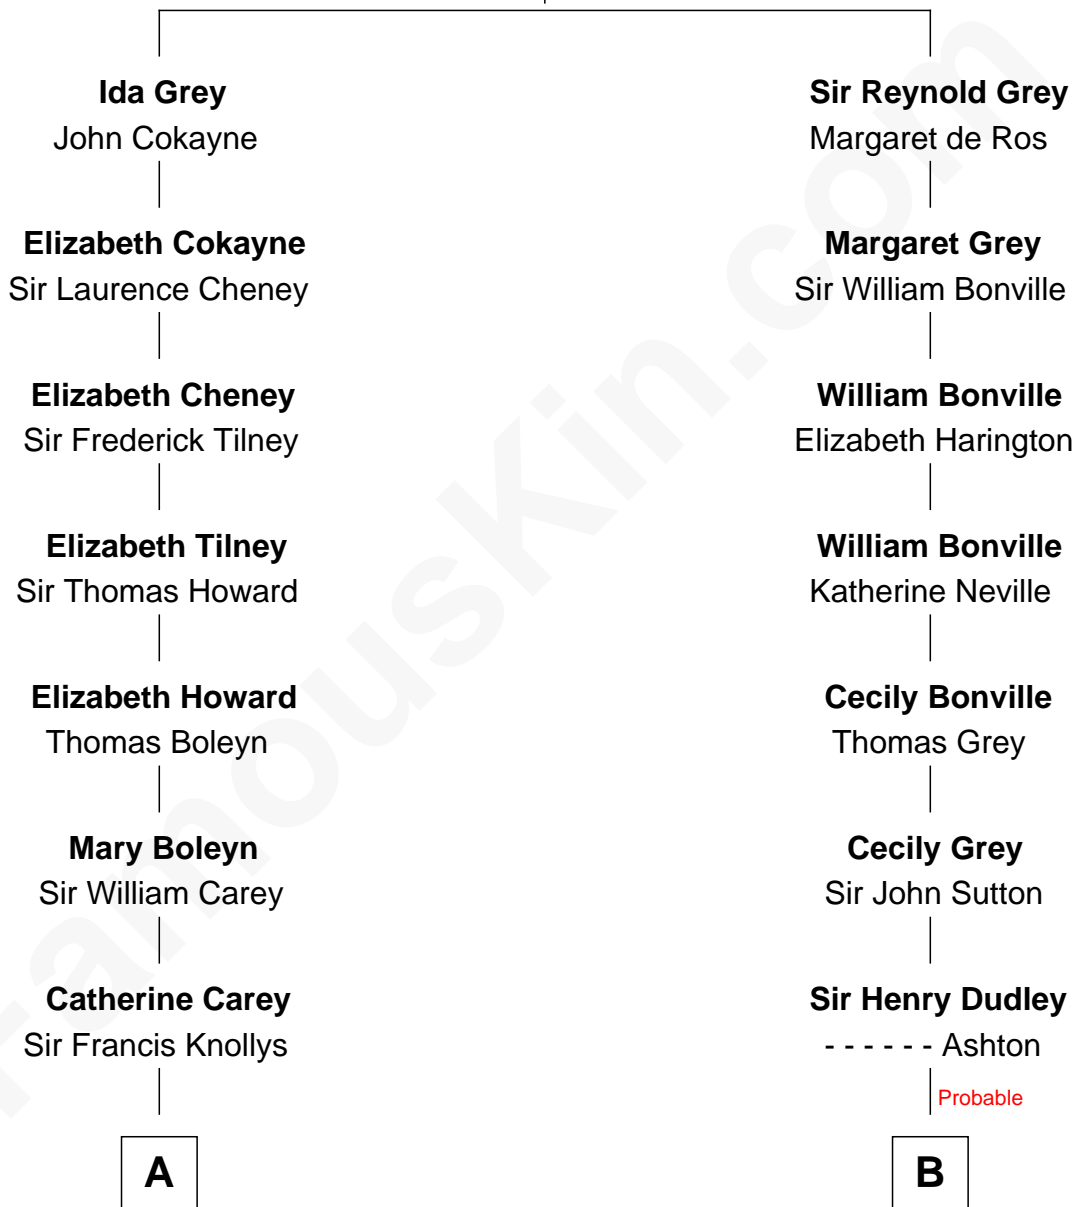

## Relationship Chart of

### Liz Claiborne

*Fashion Designer and Founder of Liz Claiborne Inc.*

16th cousin 2 times removed of

### Colonel Robert Gould Shaw

*U.S. Civil War leader of film "Glory" fame*

**Sir Reynold de Grey**  
Eleanor le Strange

**C**

—  
**Omer Villere Claiborne**

Carolyn Louise Fenner

—  
**Liz Claiborne**

*Found of Liz Claiborne Inc.*