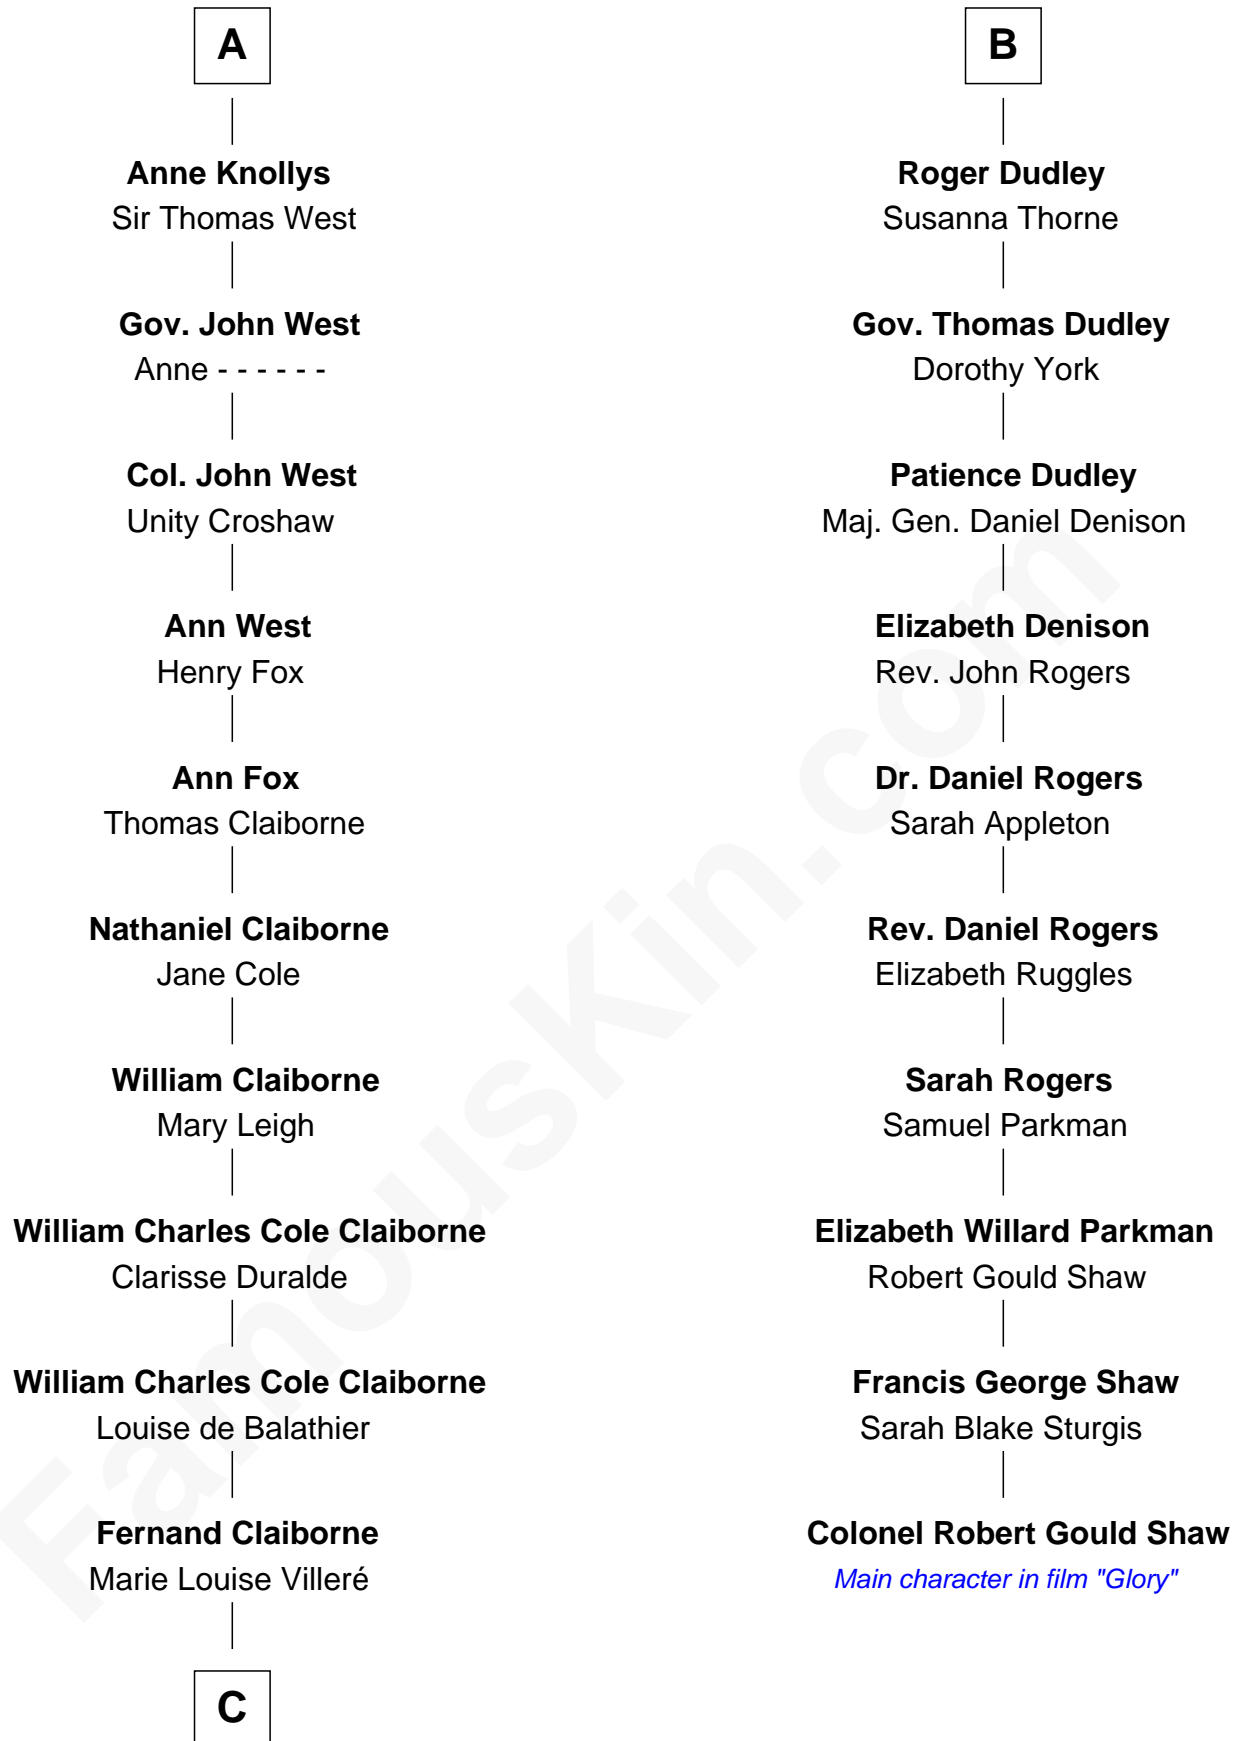

## Relationship Chart of

### Liz Claiborne

*Fashion Designer and Founder of Liz Claiborne Inc.*

16th cousin 2 times removed of

### Colonel Robert Gould Shaw

*U.S. Civil War leader of film "Glory" fame*

**Sir Reynold de Grey**  
Eleanor le Strange

**C**

—  
**Omer Villere Claiborne**

Carolyn Louise Fenner

—  
**Liz Claiborne**

*Found of Liz Claiborne Inc.*