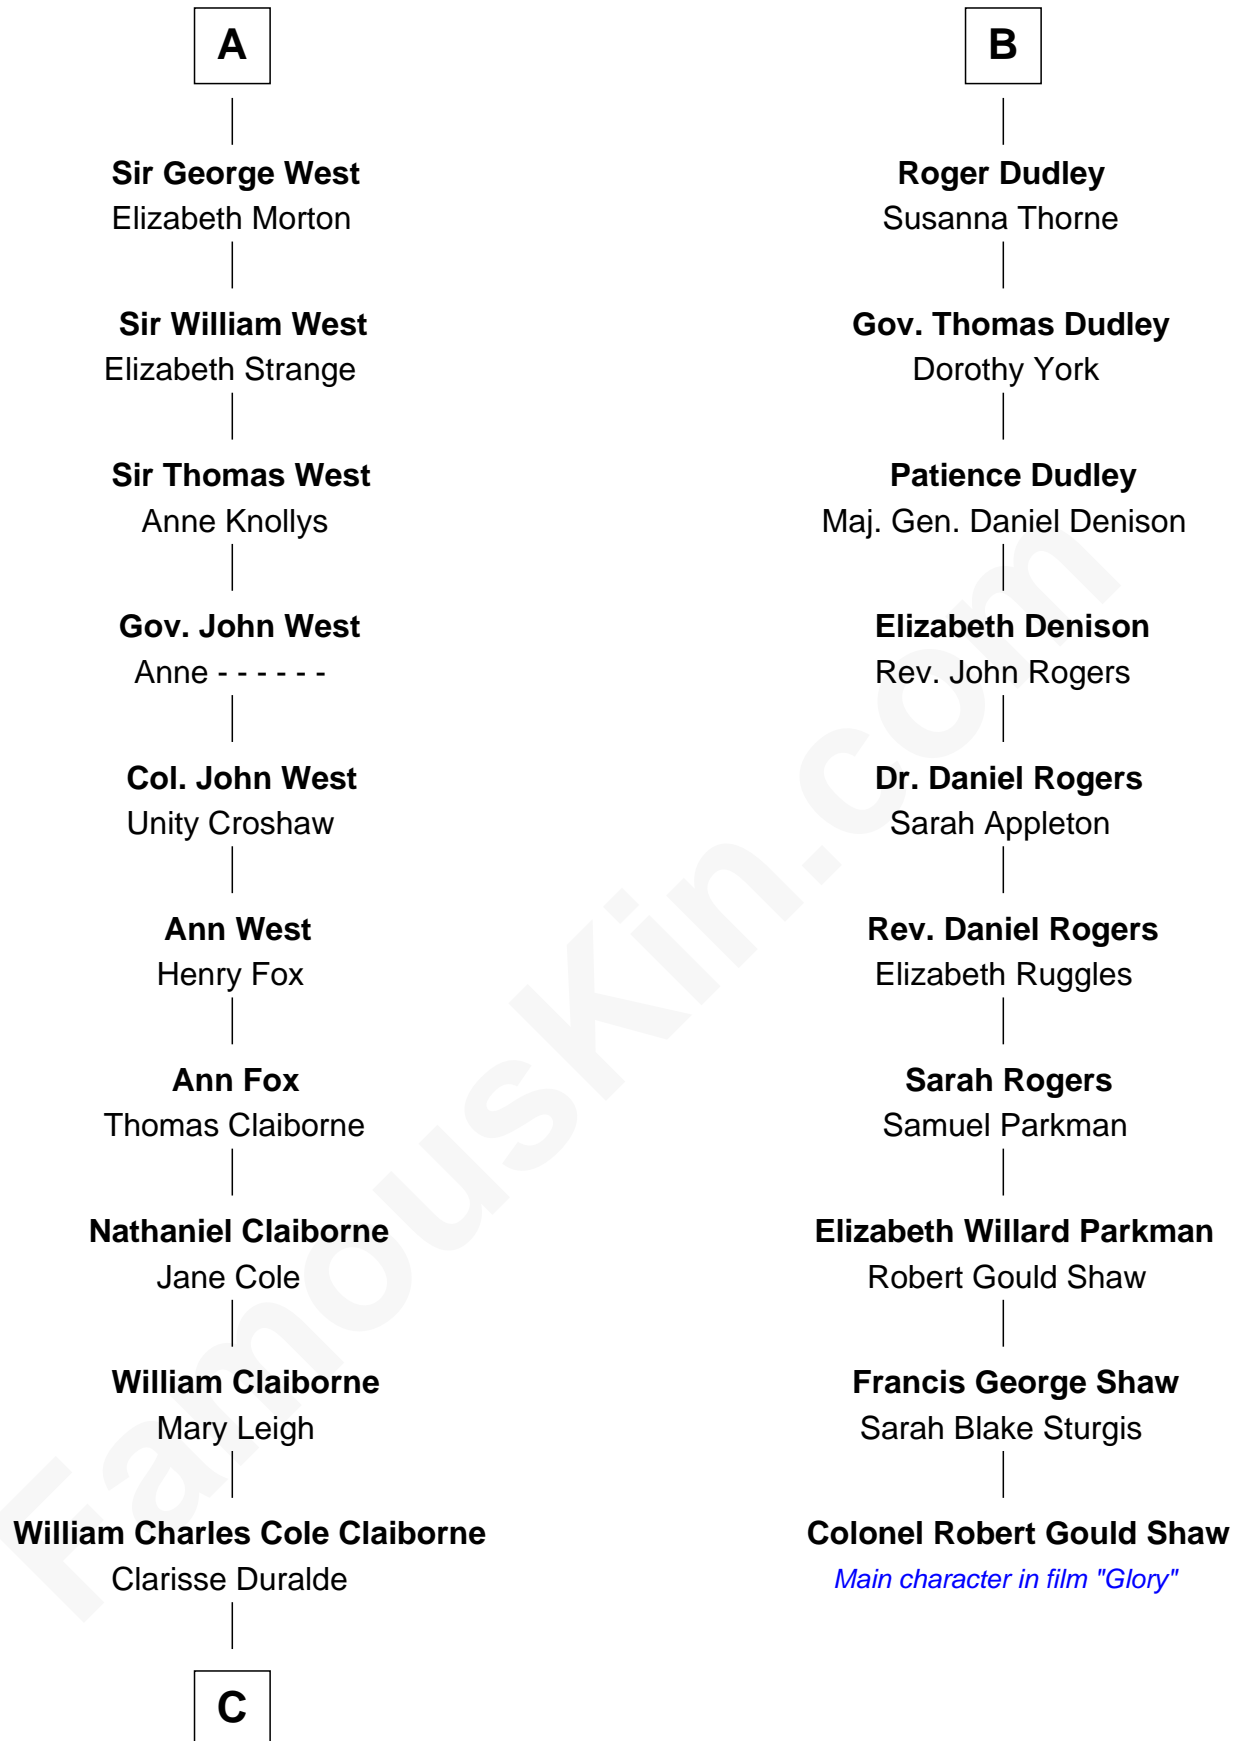

## Relationship Chart of

### Liz Claiborne

*Fashion Designer and Founder of Liz Claiborne Inc.*

16th cousin 4 times removed of

### Colonel Robert Gould Shaw

*U.S. Civil War leader of film "Glory" fame*

**C**

—  
**William Charles Cole Claiborne**

Louise de Balathier

—  
**Fernand Claiborne**

Marie Louise Villeré

—  
**Omer Villere Claiborne**