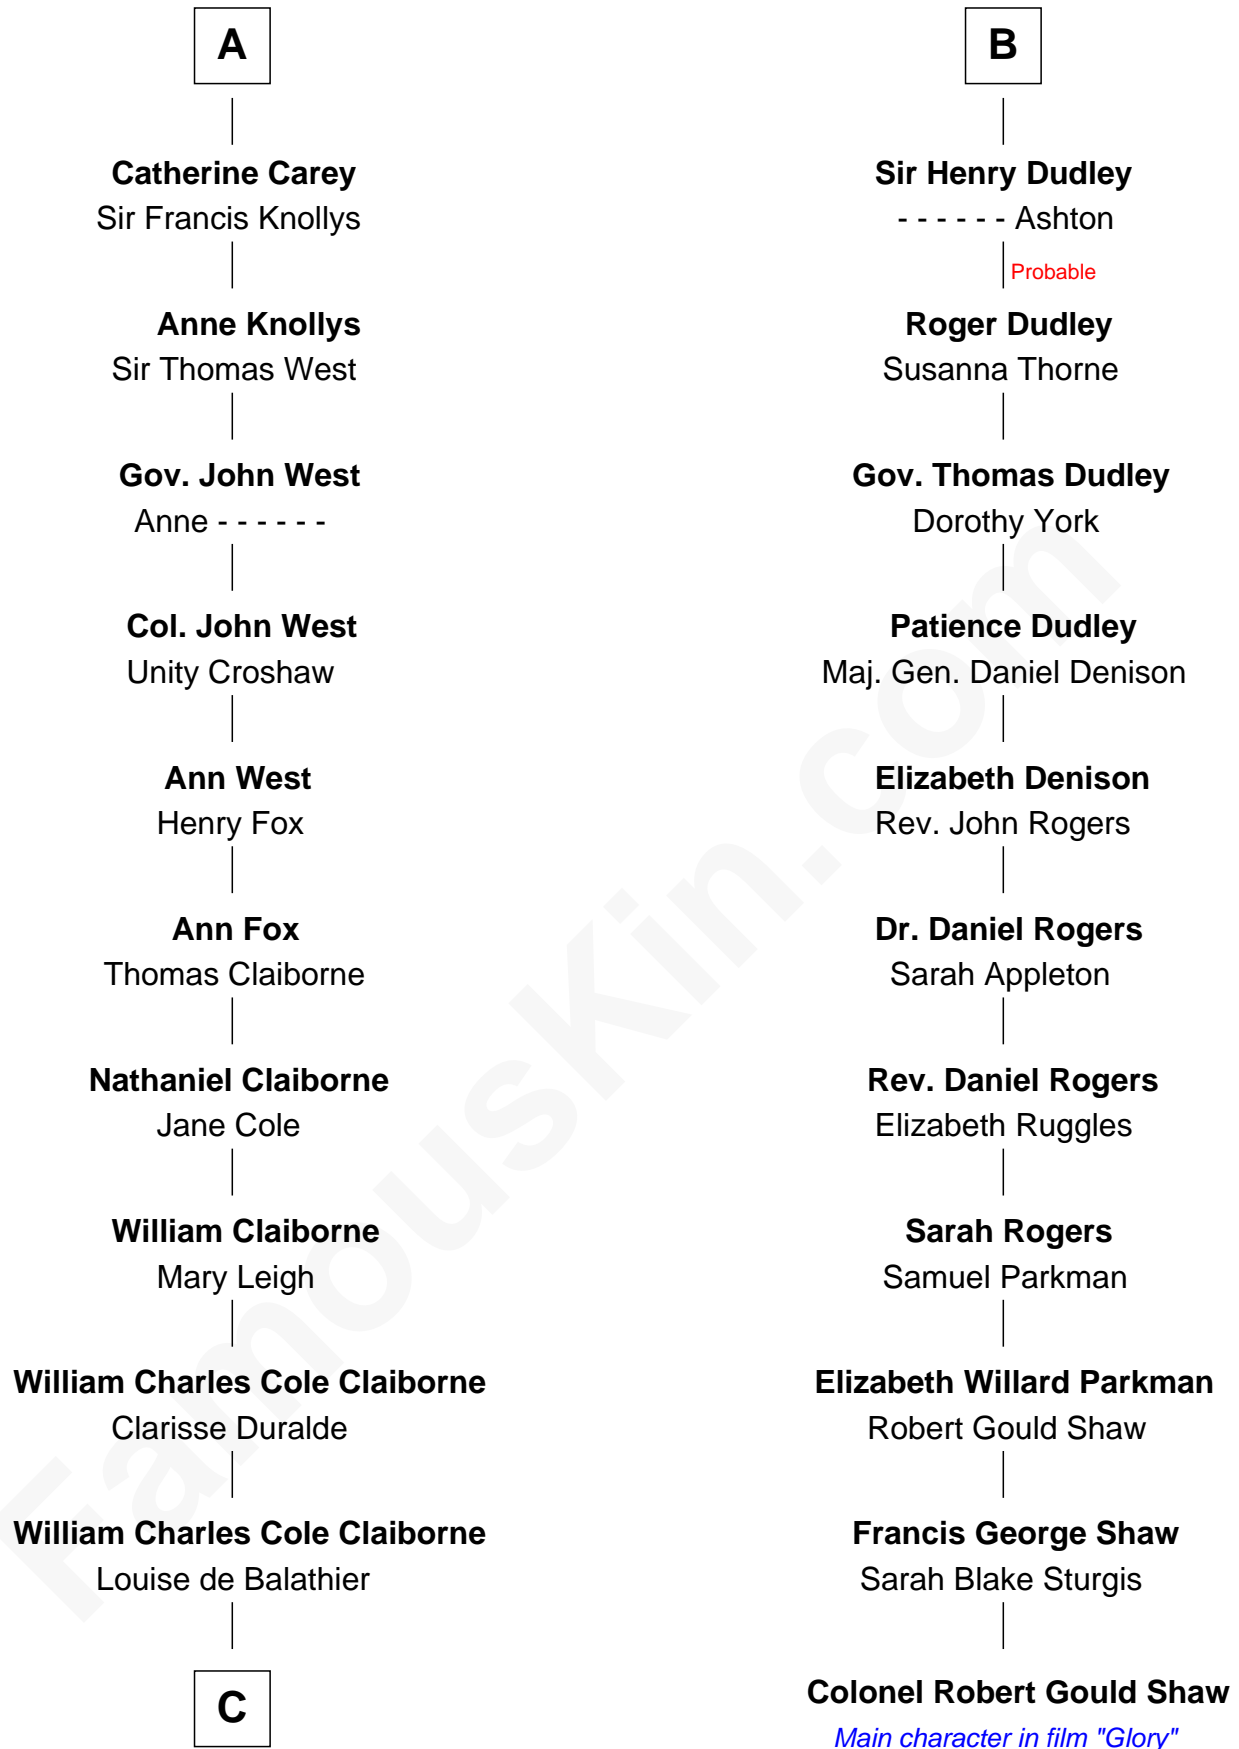

## Relationship Chart of

### Liz Claiborne

*Fashion Designer and Founder of Liz Claiborne Inc.*

17th cousin 2 times removed of

### Colonel Robert Gould Shaw

*U.S. Civil War leader of film "Glory" fame*

**Sir William de Ros**  
Margery de Badlesmere

**C**

—  
**Fernand Claiborne**  
Marie Louise Villeré

—  
**Omer Villere Claiborne**  
Carolyn Louise Fenner