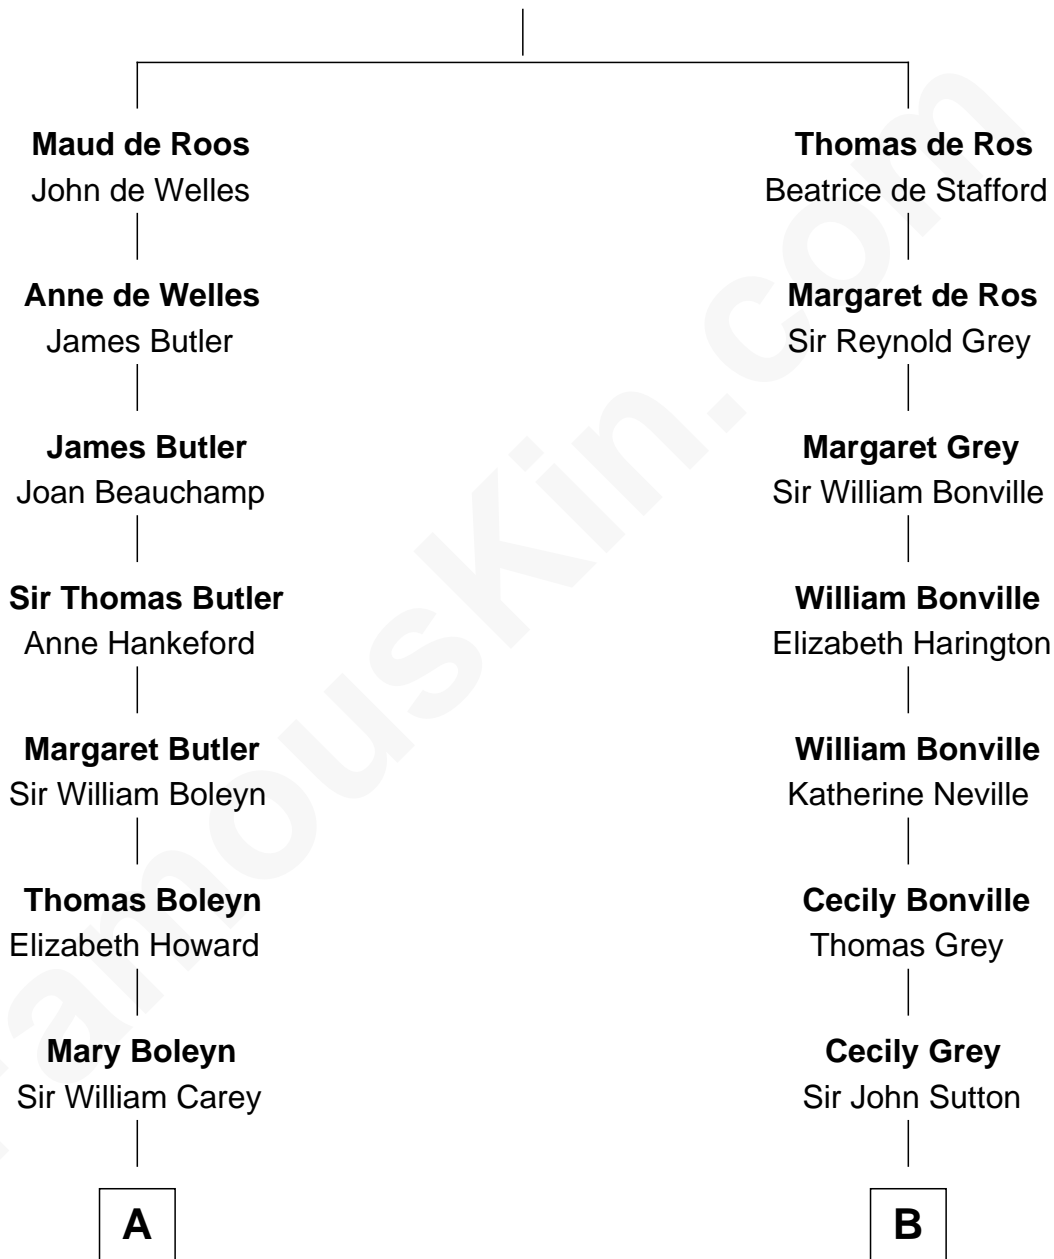

## Relationship Chart of

### Liz Claiborne

*Fashion Designer and Founder of Liz Claiborne Inc.*

17th cousin 2 times removed of

### Colonel Robert Gould Shaw

*U.S. Civil War leader of film "Glory" fame*

**Sir William de Ros**  
Margery de Badlesmere

**C**

—  
**Fernand Claiborne**  
Marie Louise Villeré

—  
**Omer Villere Claiborne**  
Carolyn Louise Fenner