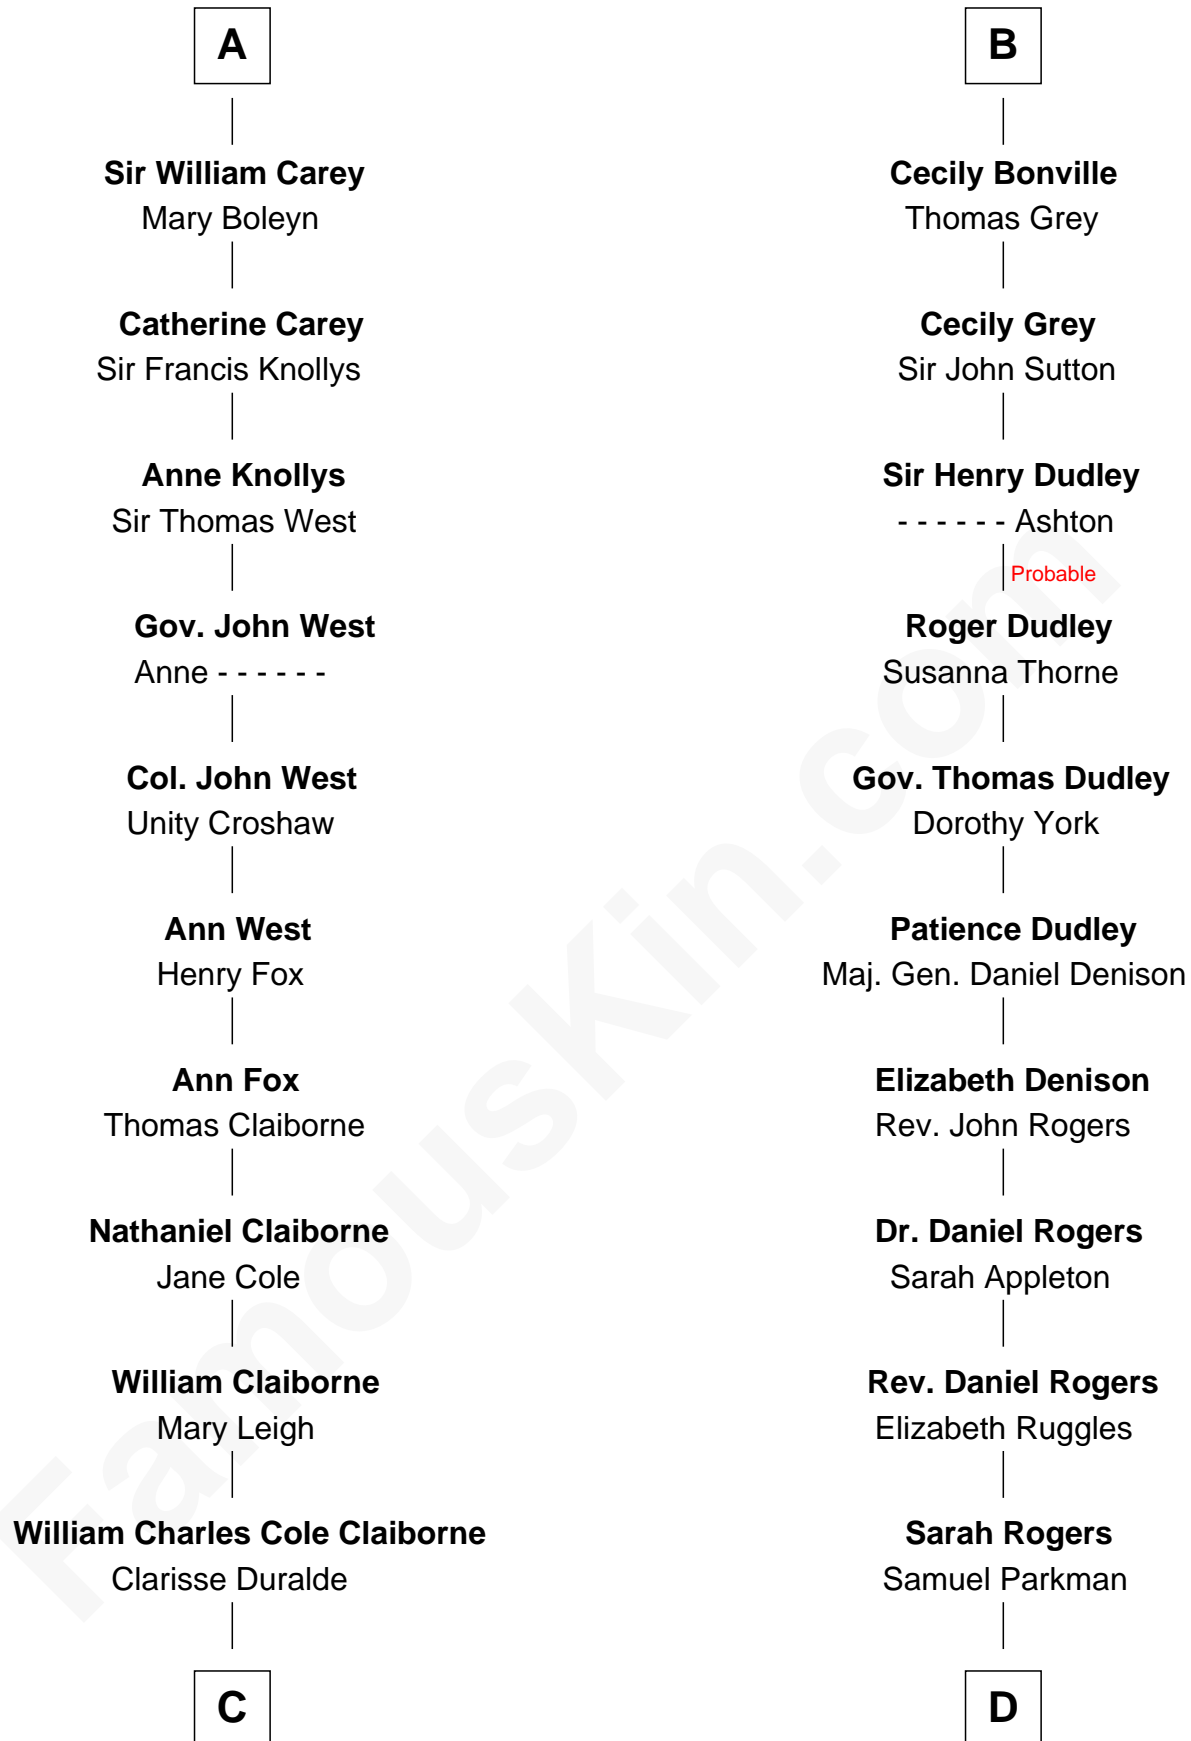

FamousKin.com

Relationship Chart of

Liz Claiborne

Fashion Designer and Founder of Liz Claiborne Inc.

19th cousin 1 time removed of

Colonel Robert Gould Shaw

U.S. Civil War leader of film "Glory" fame

Sir Gilbert de Clare

Joan of Acre

C

William Charles Cole Claiborne

Louise de Balathier

Fernand Claiborne

Marie Louise Villeré

Omer Villere Claiborne

Carolyn Louise Fenner

Main character in film "Glory"

FamousKin.com