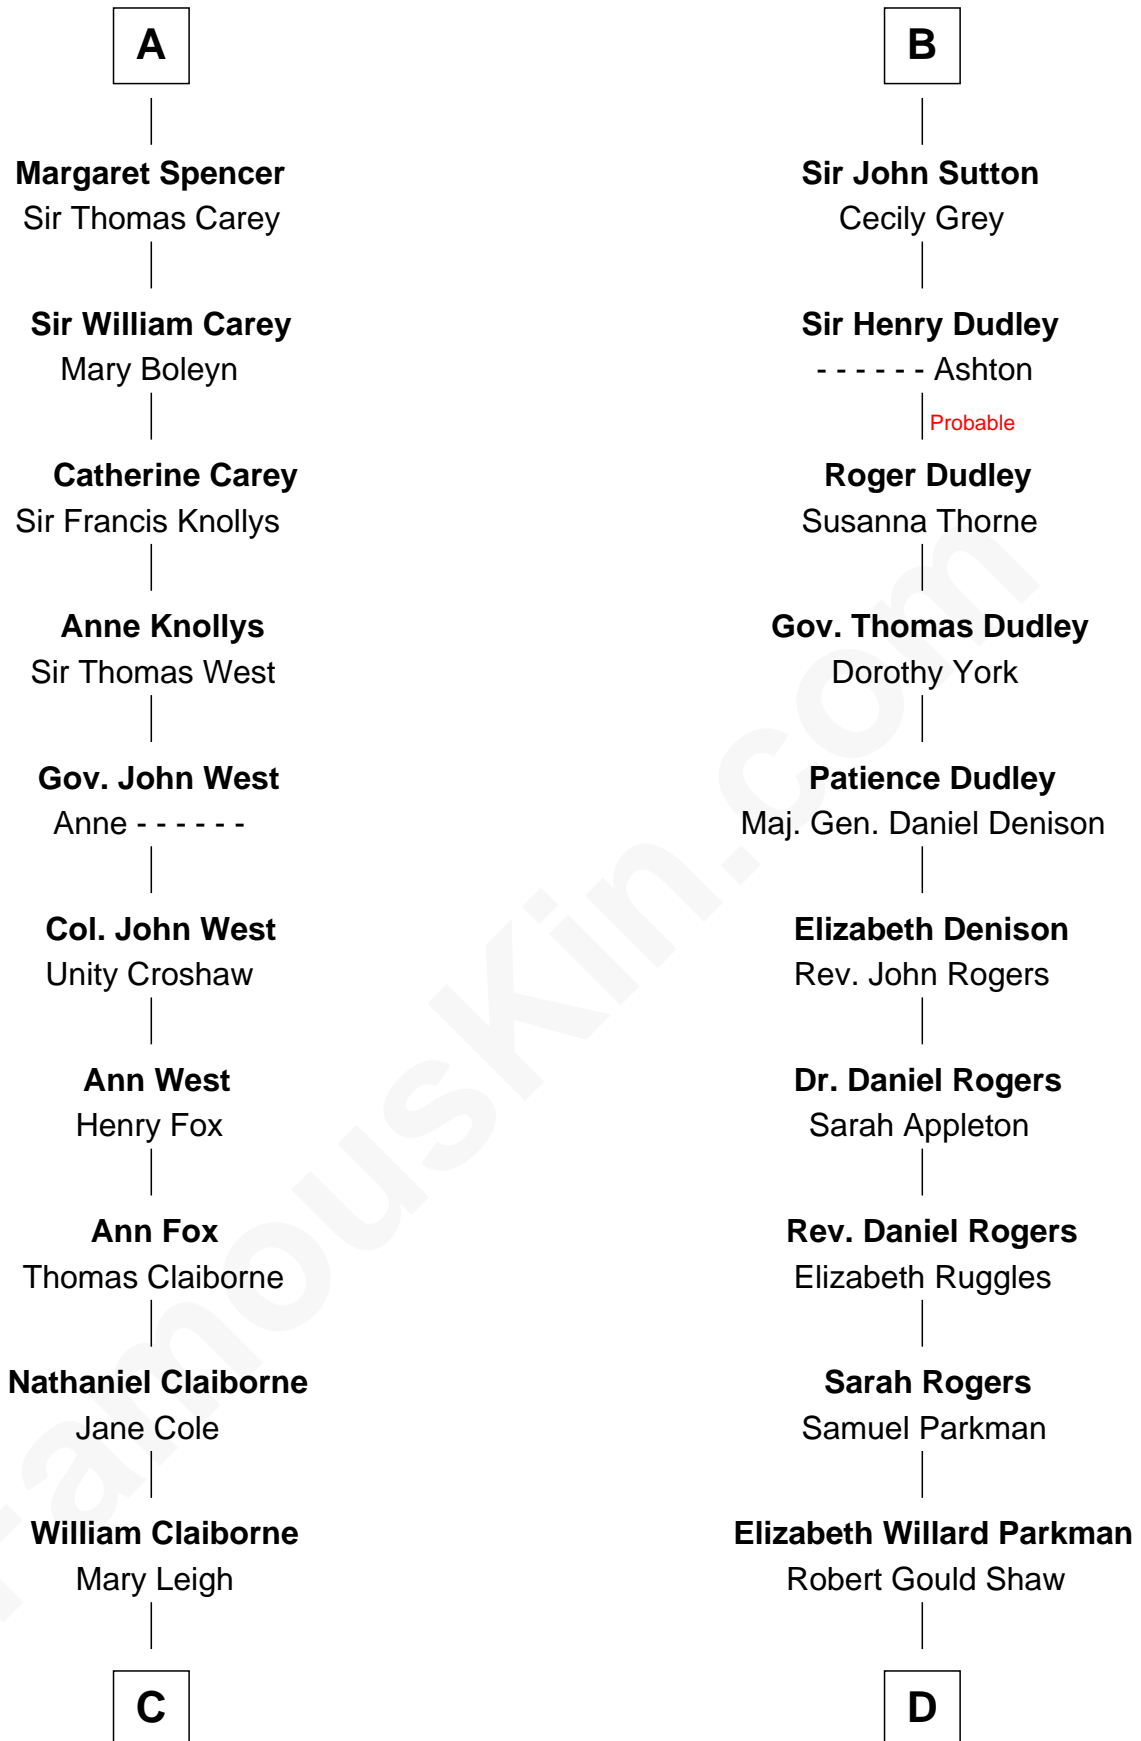

## Relationship Chart of

### Liz Claiborne

*Fashion Designer and Founder of Liz Claiborne Inc.*

18th cousin 3 times removed of

### Colonel Robert Gould Shaw

*U.S. Civil War leader of film "Glory" fame*

**Sir Edmund Mortimer**

Margaret de Fiennes

**C**

**William Charles Cole Claiborne**  
Clarisse Duralde

**William Charles Cole Claiborne**  
Louise de Balathier

**Fernand Claiborne**  
Marie Louise Villeré

**Omer Villere Claiborne**  
Carolyn Louise Fenner

**Liz Claiborne**  
*Found of Liz Claiborne Inc.*

**D**

**Francis George Shaw**  
Sarah Blake Sturgis

**Colonel Robert Gould Shaw**  
*Main character in film "Glory"*