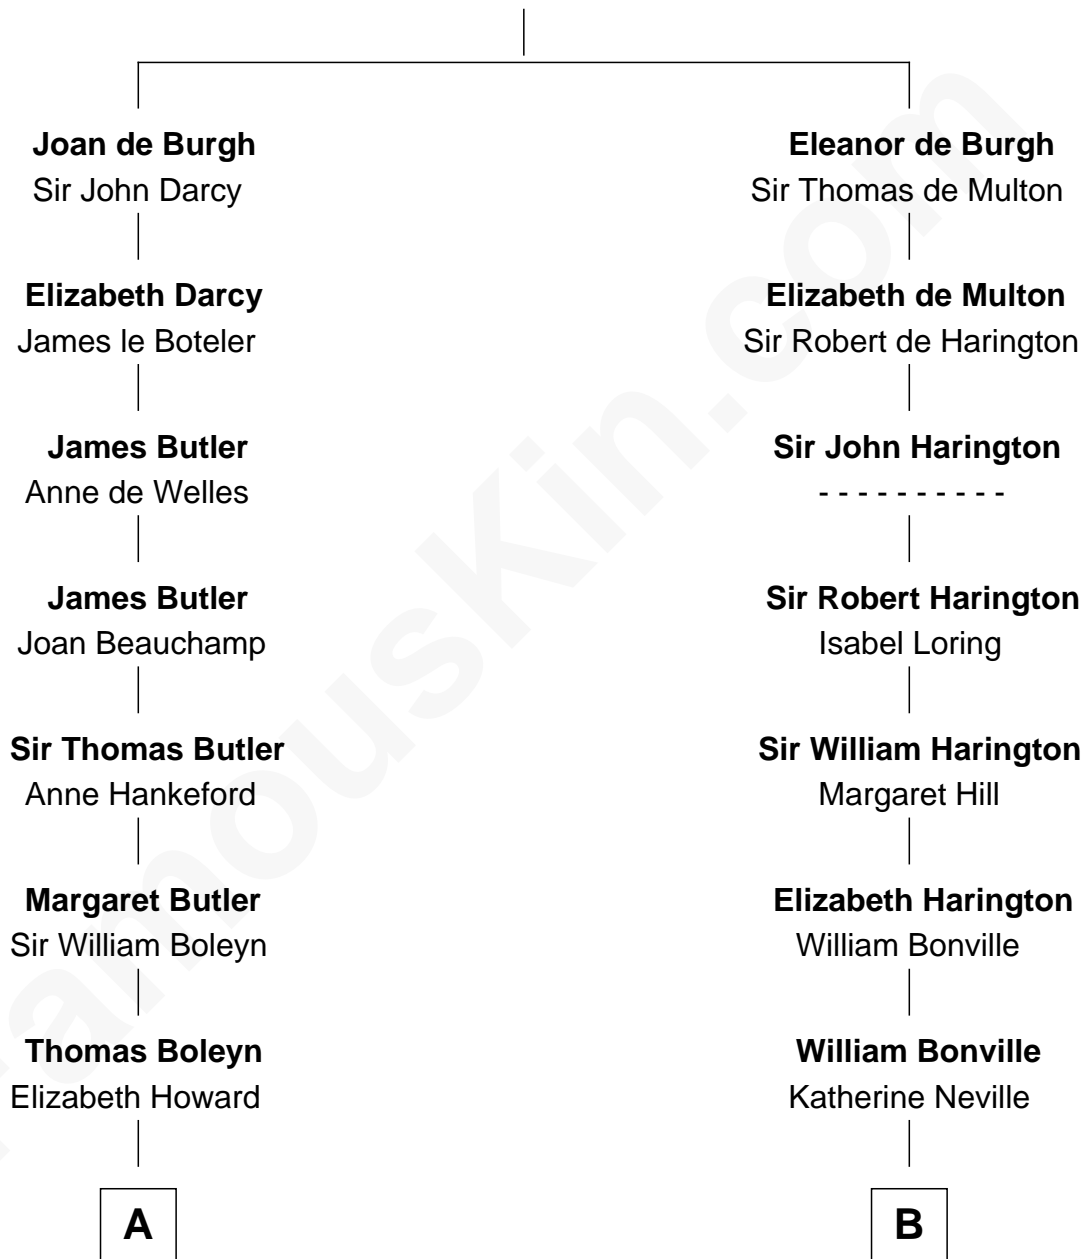

## Relationship Chart of

### Liz Claiborne

*Fashion Designer and Founder of Liz Claiborne Inc.*

19th cousin 1 time removed of

### Colonel Robert Gould Shaw

*U.S. Civil War leader of film "Glory" fame*

**Sir Richard de Burgh**

Margaret - - - - -

**C**

**William Charles Cole Claiborne**

Louise de Balathier

**Fernand Claiborne**

**Francis George Shaw**

Sarah Blake Sturgis

**Colonel Robert Gould Shaw**

*Main character in film "Glory"*

FamousKin.com