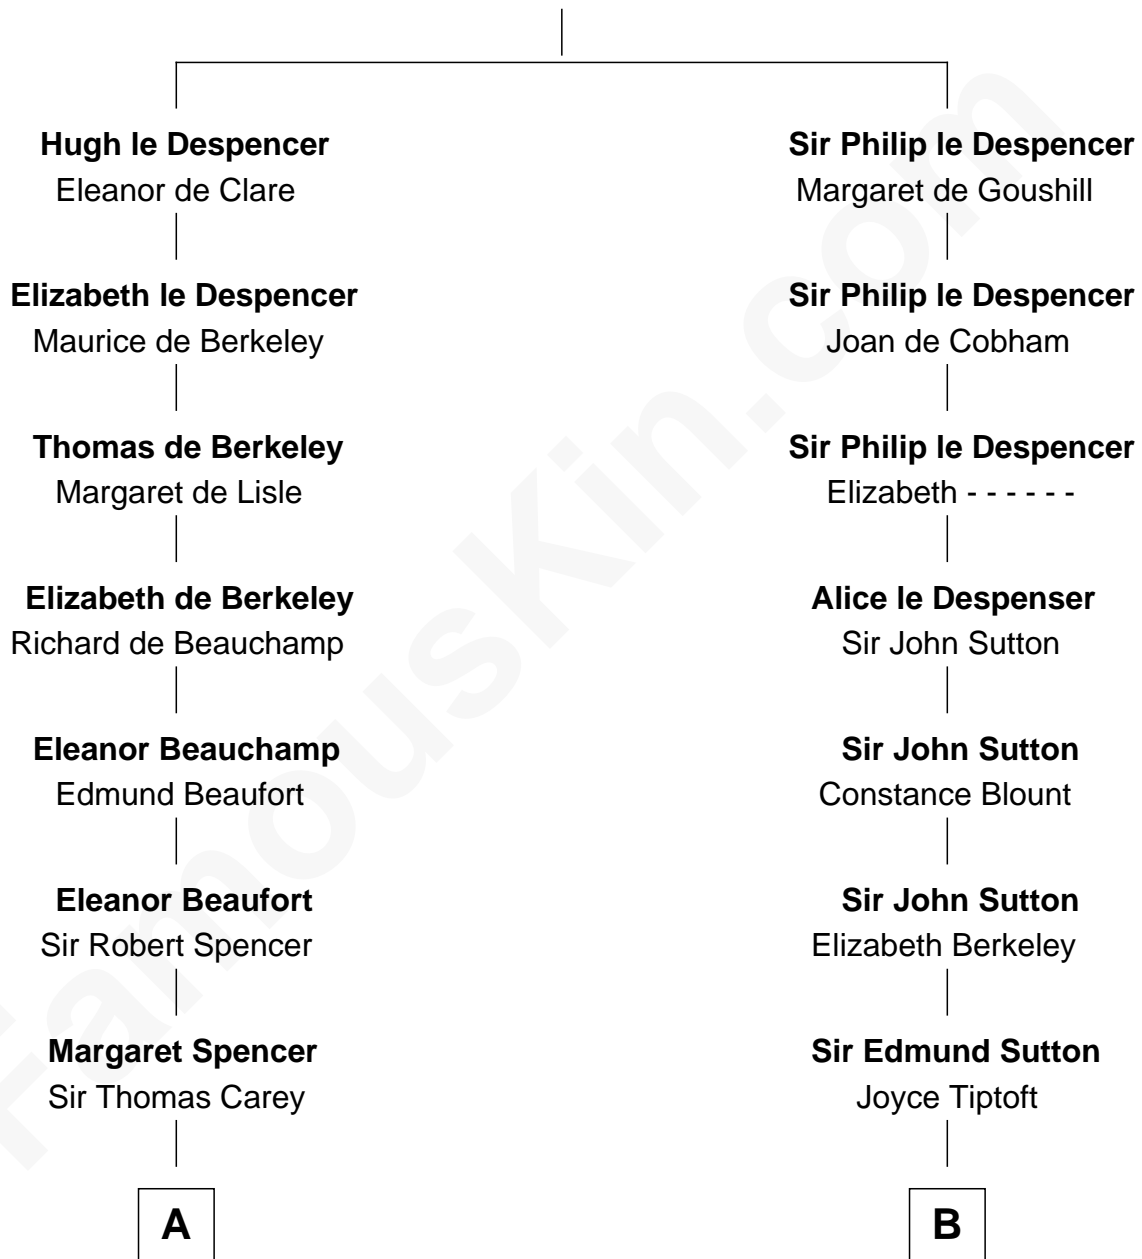

FamousKin.com

Relationship Chart of

Liz Claiborne

Fashion Designer and Founder of Liz Claiborne Inc.

19th cousin 1 time removed of

Colonel Robert Gould Shaw

U.S. Civil War leader of film "Glory" fame

Sir Hugh le Despencer
Isabella de Beauchamp

C

William Charles Cole Claiborne

Louise de Balathier

Fernand Claiborne

Marie Louise Villeré

Omer Villere Claiborne

Carolyn Louise Fenner

Liz Claiborne

Found of Liz Claiborne Inc.

D

Elizabeth Willard Parkman

Robert Gould Shaw

Francis George Shaw

Sarah Blake Sturgis

Colonel Robert Gould Shaw

Main character in film "Glory"