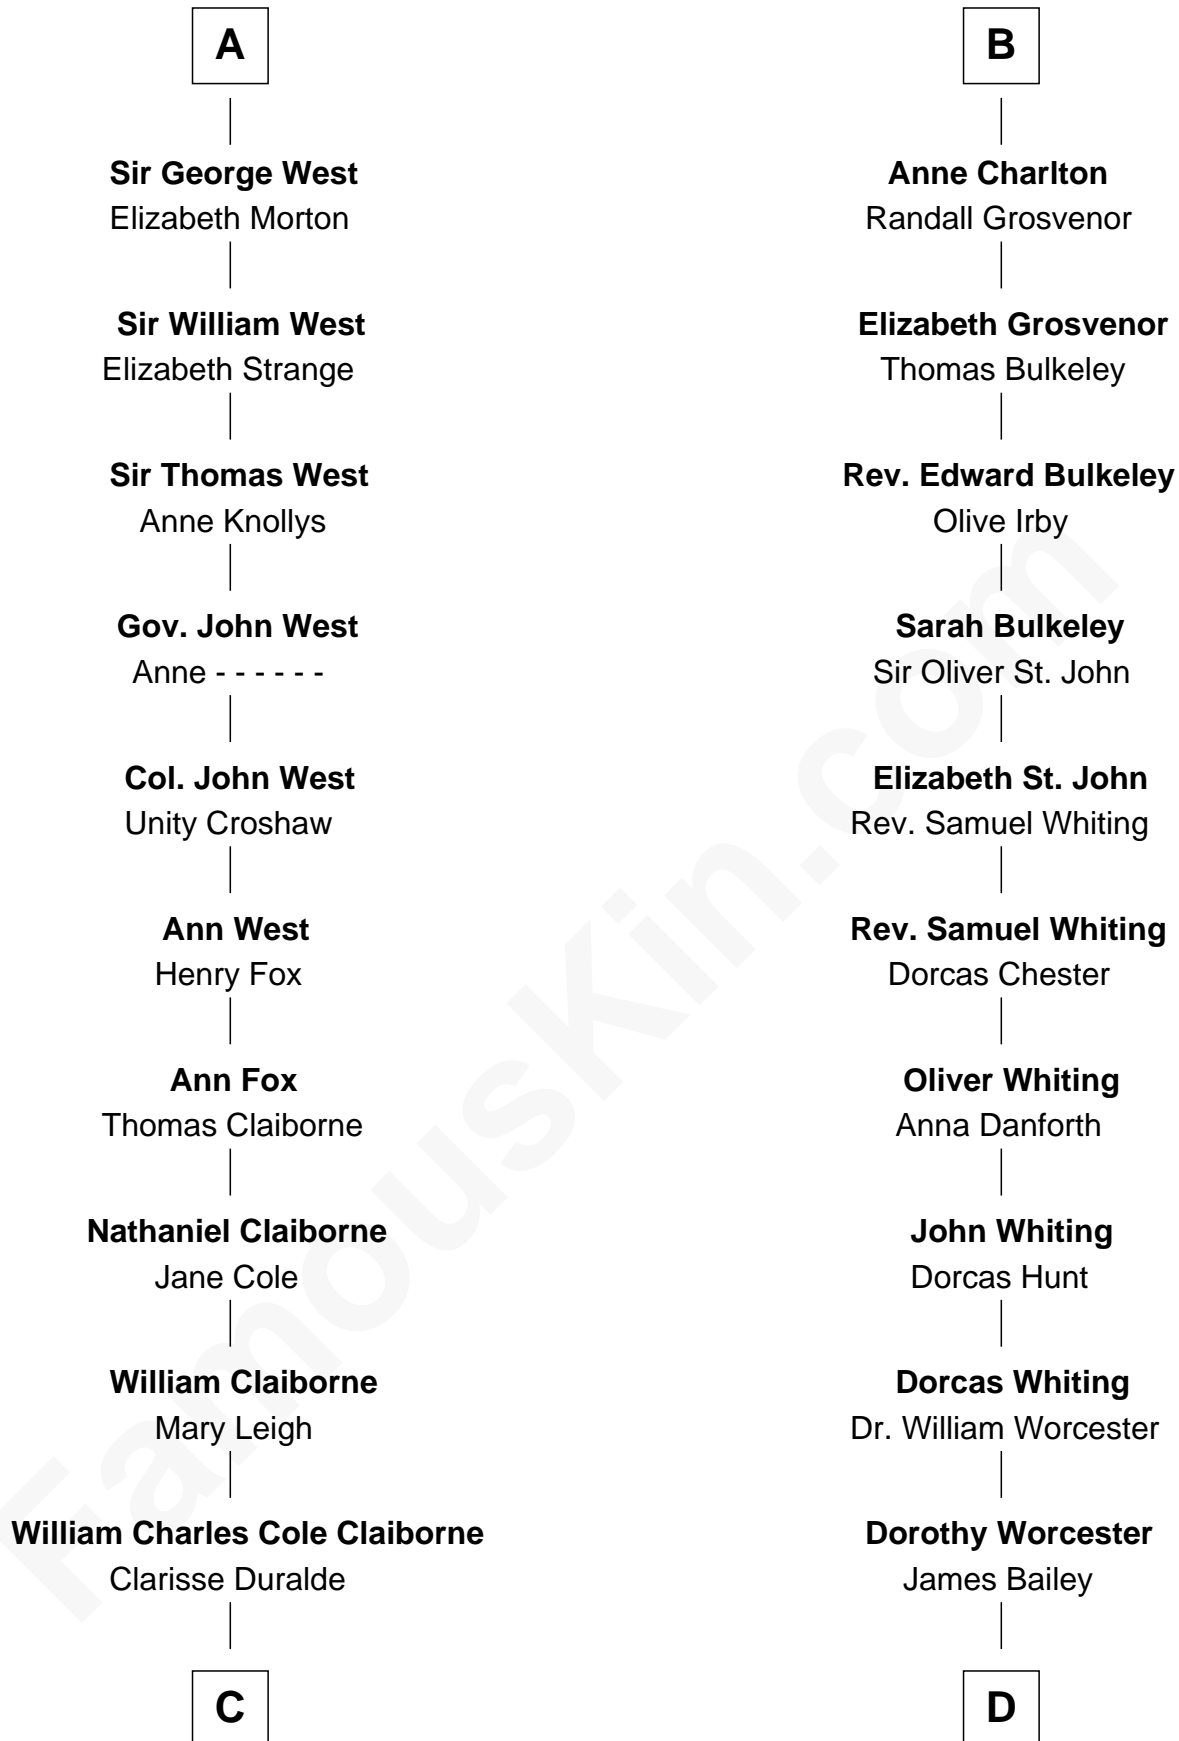

FamousKin.com

Relationship Chart of

Liz Claiborne

Fashion Designer and Founder of Liz Claiborne Inc.

20th cousin 1 time removed of

Bette Davis
Movie Actress

C

William Charles Cole Claiborne

Louise de Balathier

Fernand Claiborne

Marie Louise Villeré

Omer Villere Claiborne

Carolyn Louise Fenner

Liz Claiborne

Found of Liz Claiborne Inc.

D

Benjamin W. Bailey

Latta Hopkins

Harriet Jane Bailey

Charles Otis Thompson

Harriet Eugenia Thompson

William Aaron Favor

Ruth Augusta Favor

Harlow Morrell Davis