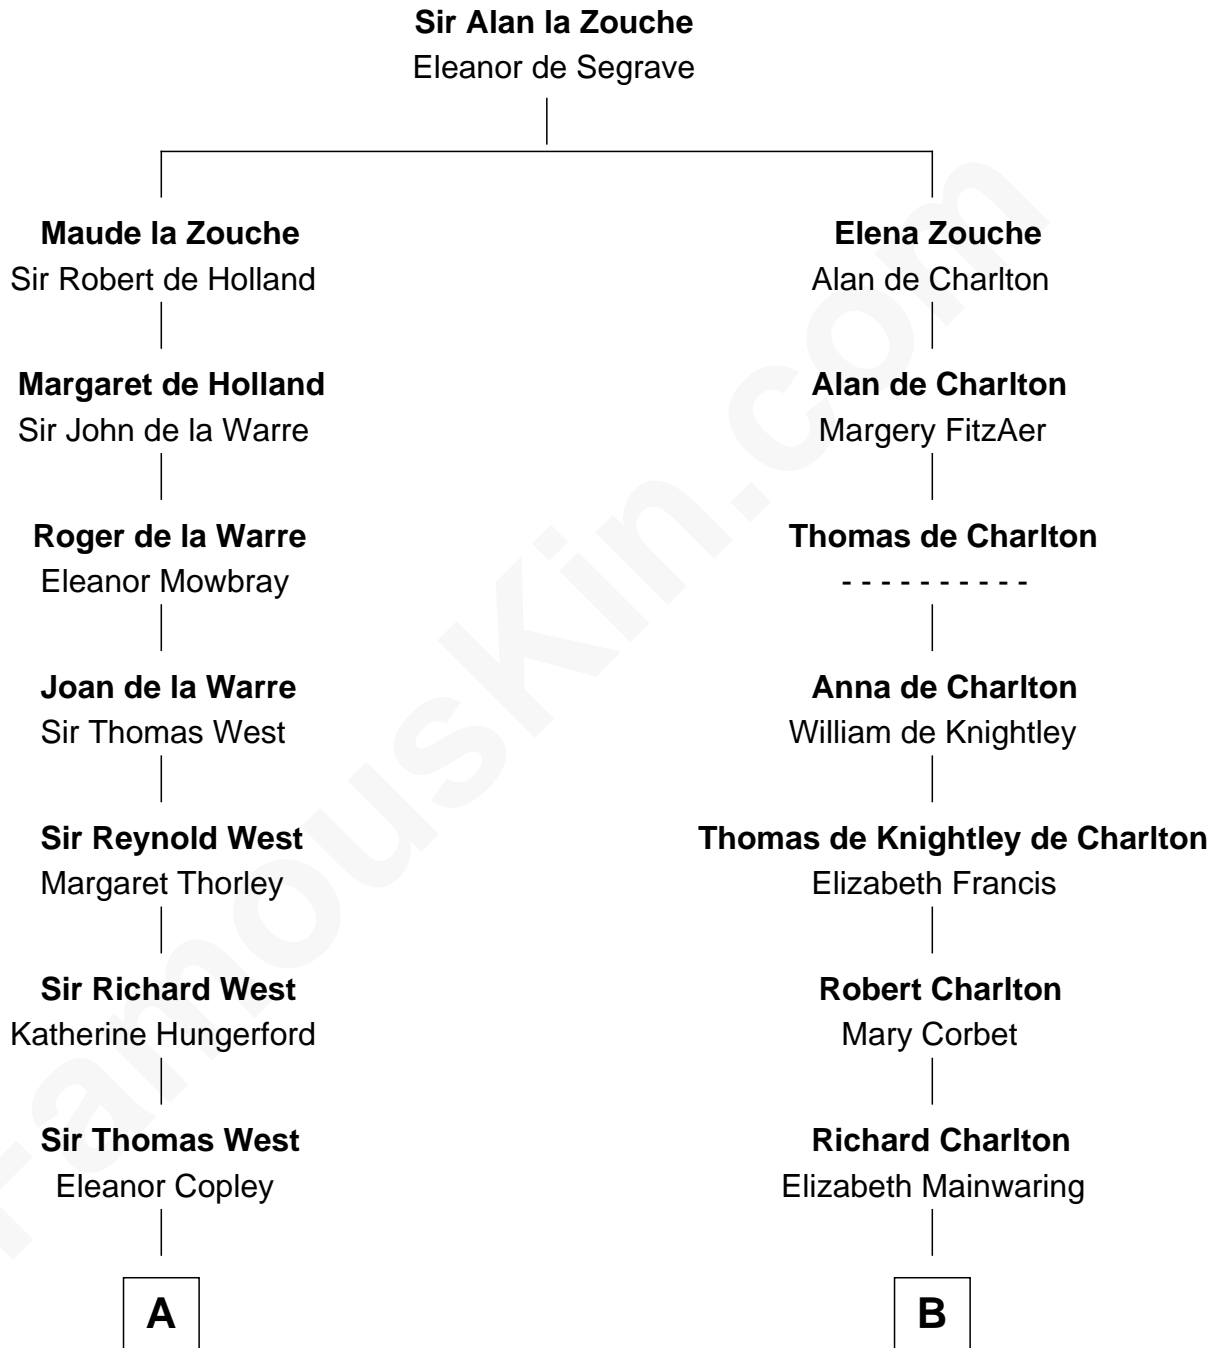

FamousKin.com

Relationship Chart of

Liz Claiborne

Fashion Designer and Founder of Liz Claiborne Inc.

20th cousin 1 time removed of

Bette Davis
Movie Actress

C

William Charles Cole Claiborne

Louise de Balathier

Fernand Claiborne

Marie Louise Villeré

Omer Villere Claiborne

Carolyn Louise Fenner

Liz Claiborne

Found of Liz Claiborne Inc.

D

Benjamin W. Bailey

Latta Hopkins

Harriet Jane Bailey

Charles Otis Thompson

Harriet Eugenia Thompson

William Aaron Favor

Ruth Augusta Favor

Harlow Morrell Davis