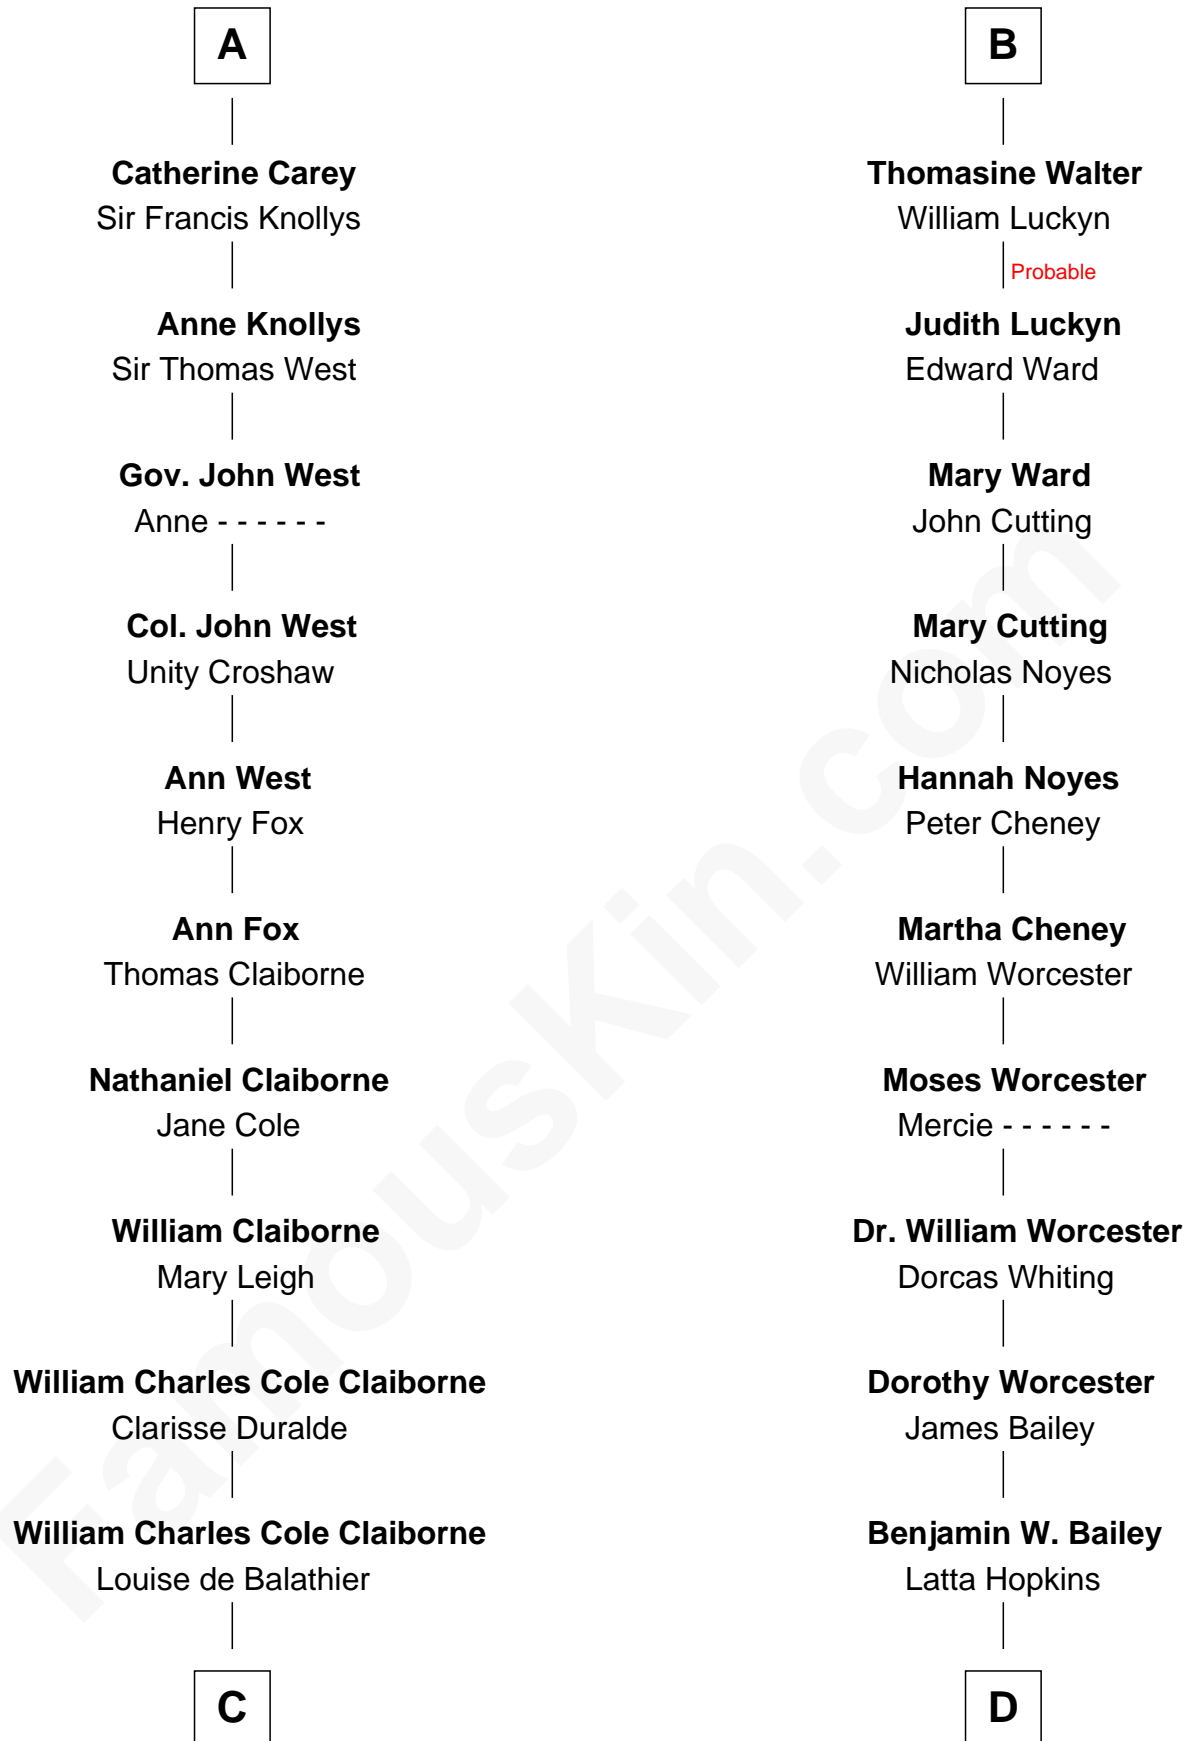

FamousKin.com

Relationship Chart of

Liz Claiborne

Fashion Designer and Founder of Liz Claiborne Inc.

19th cousin 1 time removed of

Bette Davis
Movie Actress

Sir John Howard
Alice de Bois

Sir Robert Howard
Margaret de Scales

Joan Howard
Sir Peter de Brewes

Sir John Howard
Alice Tendring

Beatrice Brewes
Sir Hugh Shirley

Sir Robert Howard
Margaret Mowbray

Sir Ralph Shirley
Joan Basset

Sir John Howard
Katherine Moleyns

Beatrice Shirley
John Brome

Sir Thomas Howard
Elizabeth Tilney

Isabel Brome
John Denton

Elizabeth Howard
Thomas Boleyn

Thomas Denton
Jane Webbe

Mary Boleyn
Sir William Carey

Isabel Denton
William ap Walter

A

B

C

Fernand Claiborne
Marie Louise Villeré

Omer Villere Claiborne
Carolyn Louise Fenner

Liz Claiborne
Found of Liz Claiborne Inc.

D

Harriet Jane Bailey
Charles Otis Thompson

Harriet Eugenia Thompson
William Aaron Favor