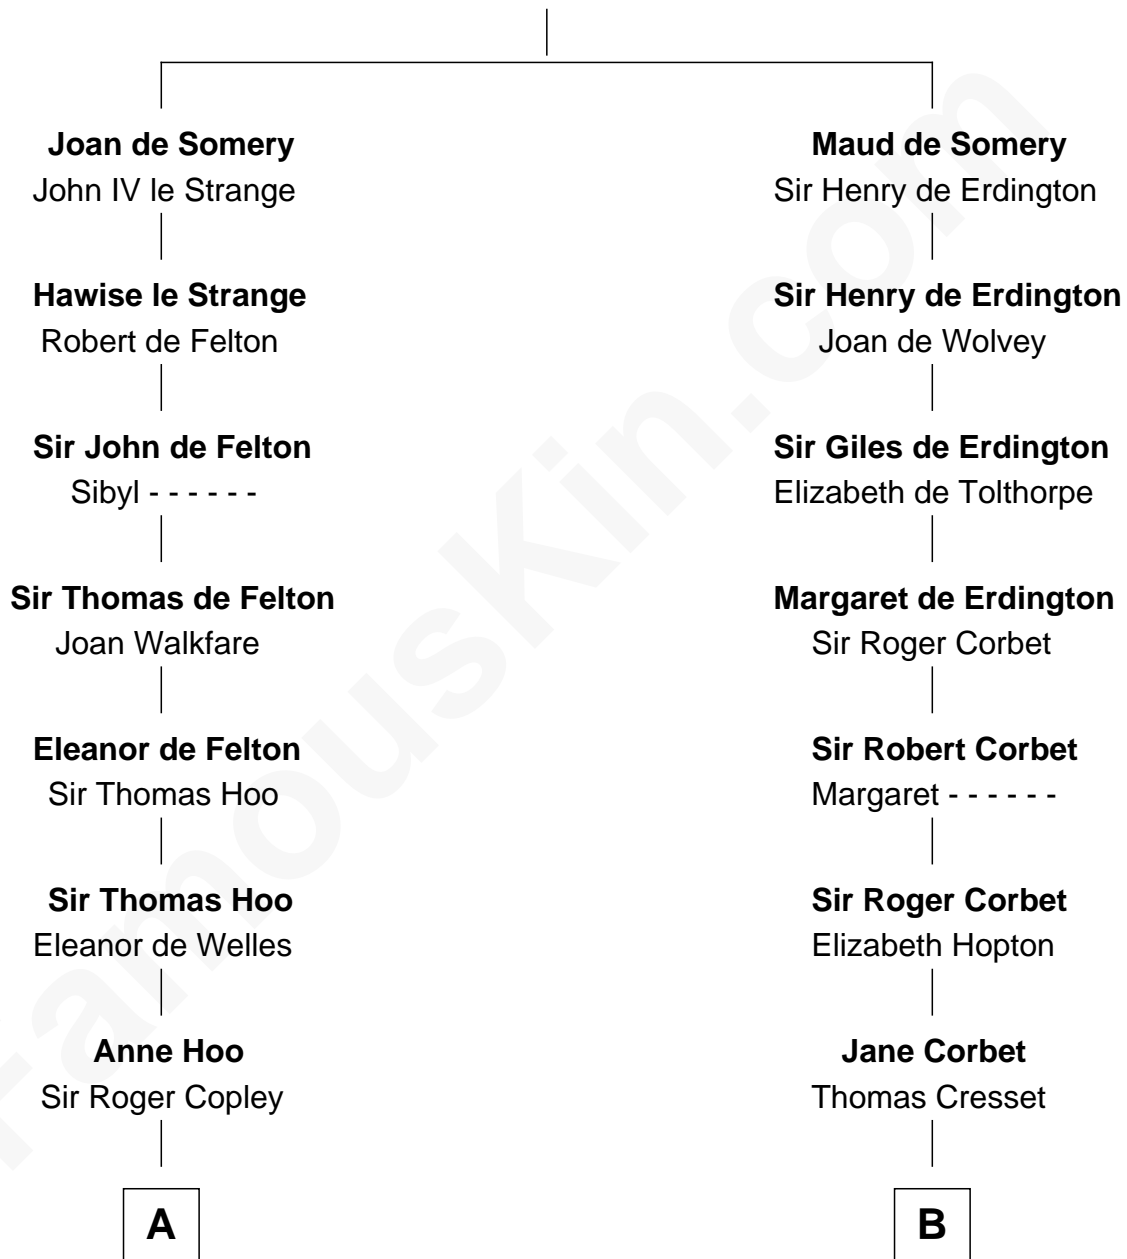

## Relationship Chart of

### Liz Claiborne

*Fashion Designer and Founder of Liz Claiborne Inc.*

11th cousin 10 times removed of

### Richard More

*(c1614 - c1696) Mayflower passenger 1620*

**Sir Roger de Somery**  
Nichole d'Aubenev

**C**

William Charles Cole Claiborne

Clarisse Duralde

William Charles Cole Claiborne

Louise de Balathier