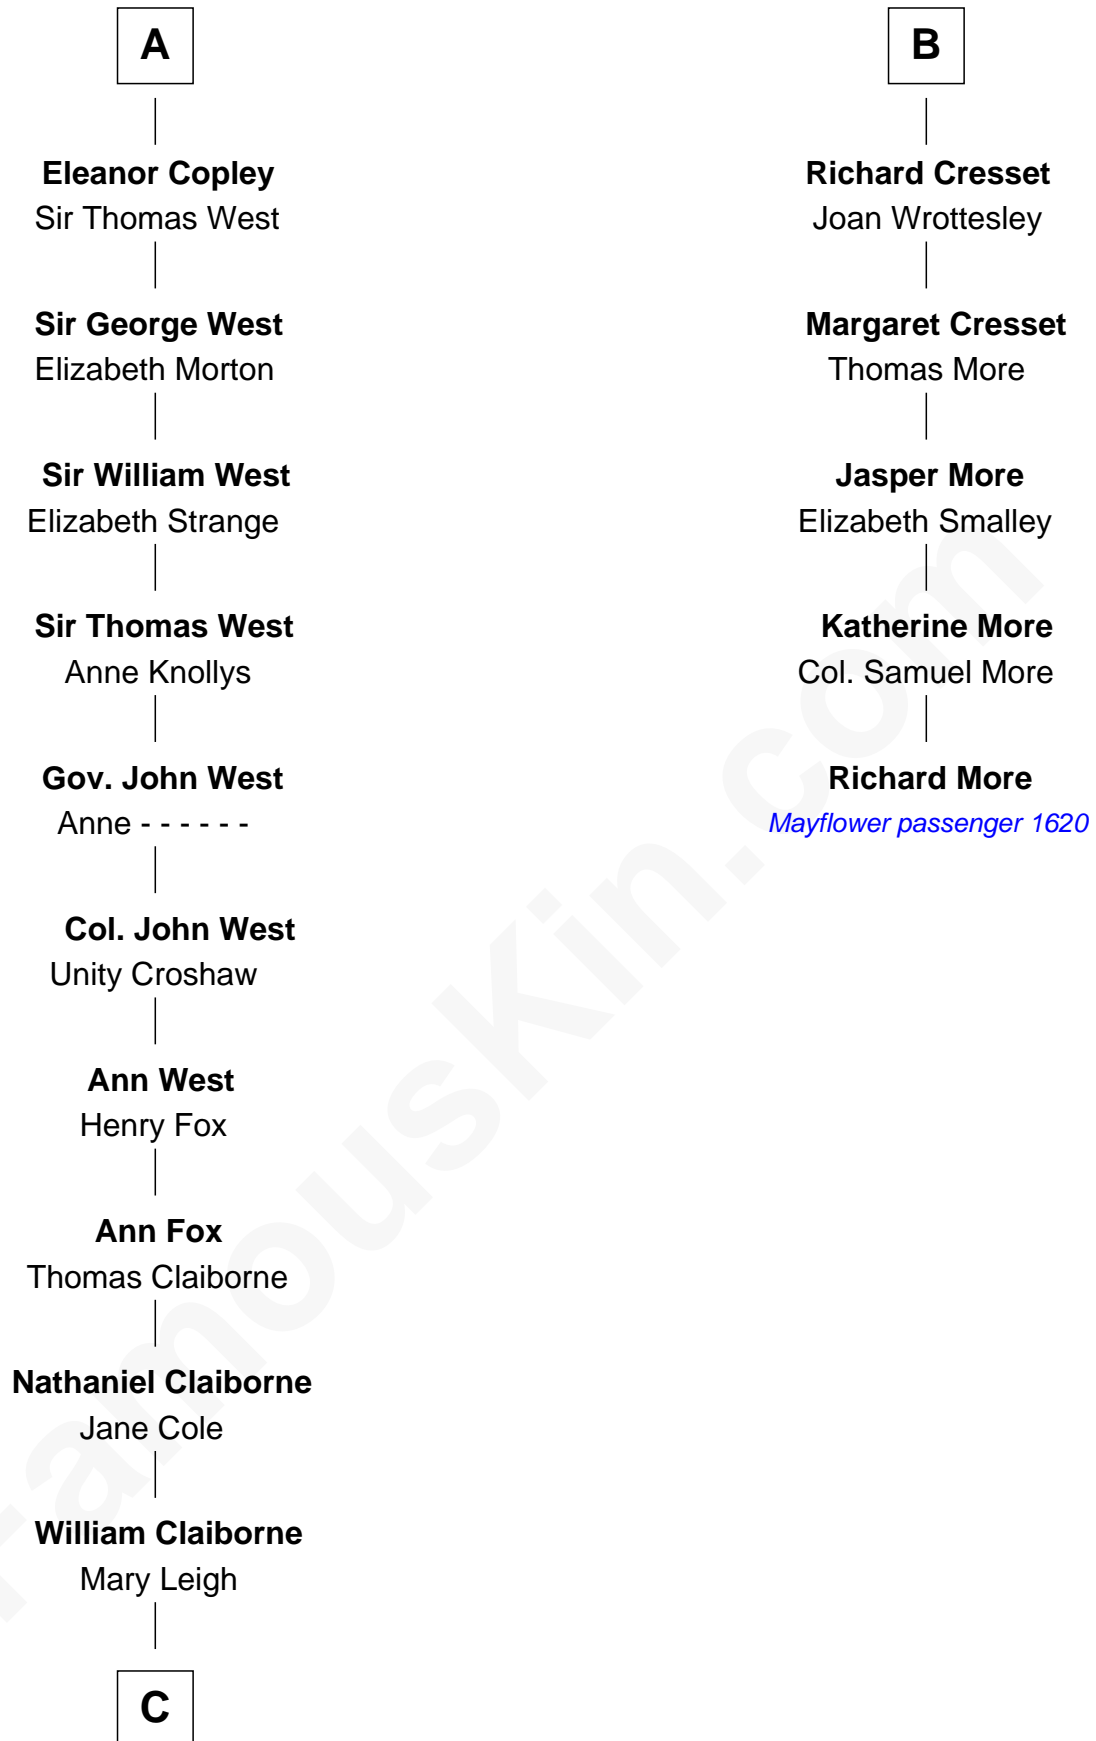

## Relationship Chart of

### Liz Claiborne

*Fashion Designer and Founder of Liz Claiborne Inc.*

11th cousin 10 times removed of

### Richard More

*(c1614 - c1696) Mayflower passenger 1620*

**Sir Roger de Somery**  
Nichole d'Aubenev

**C**

William Charles Cole Claiborne

Clarisse Duralde

William Charles Cole Claiborne

Louise de Balathier