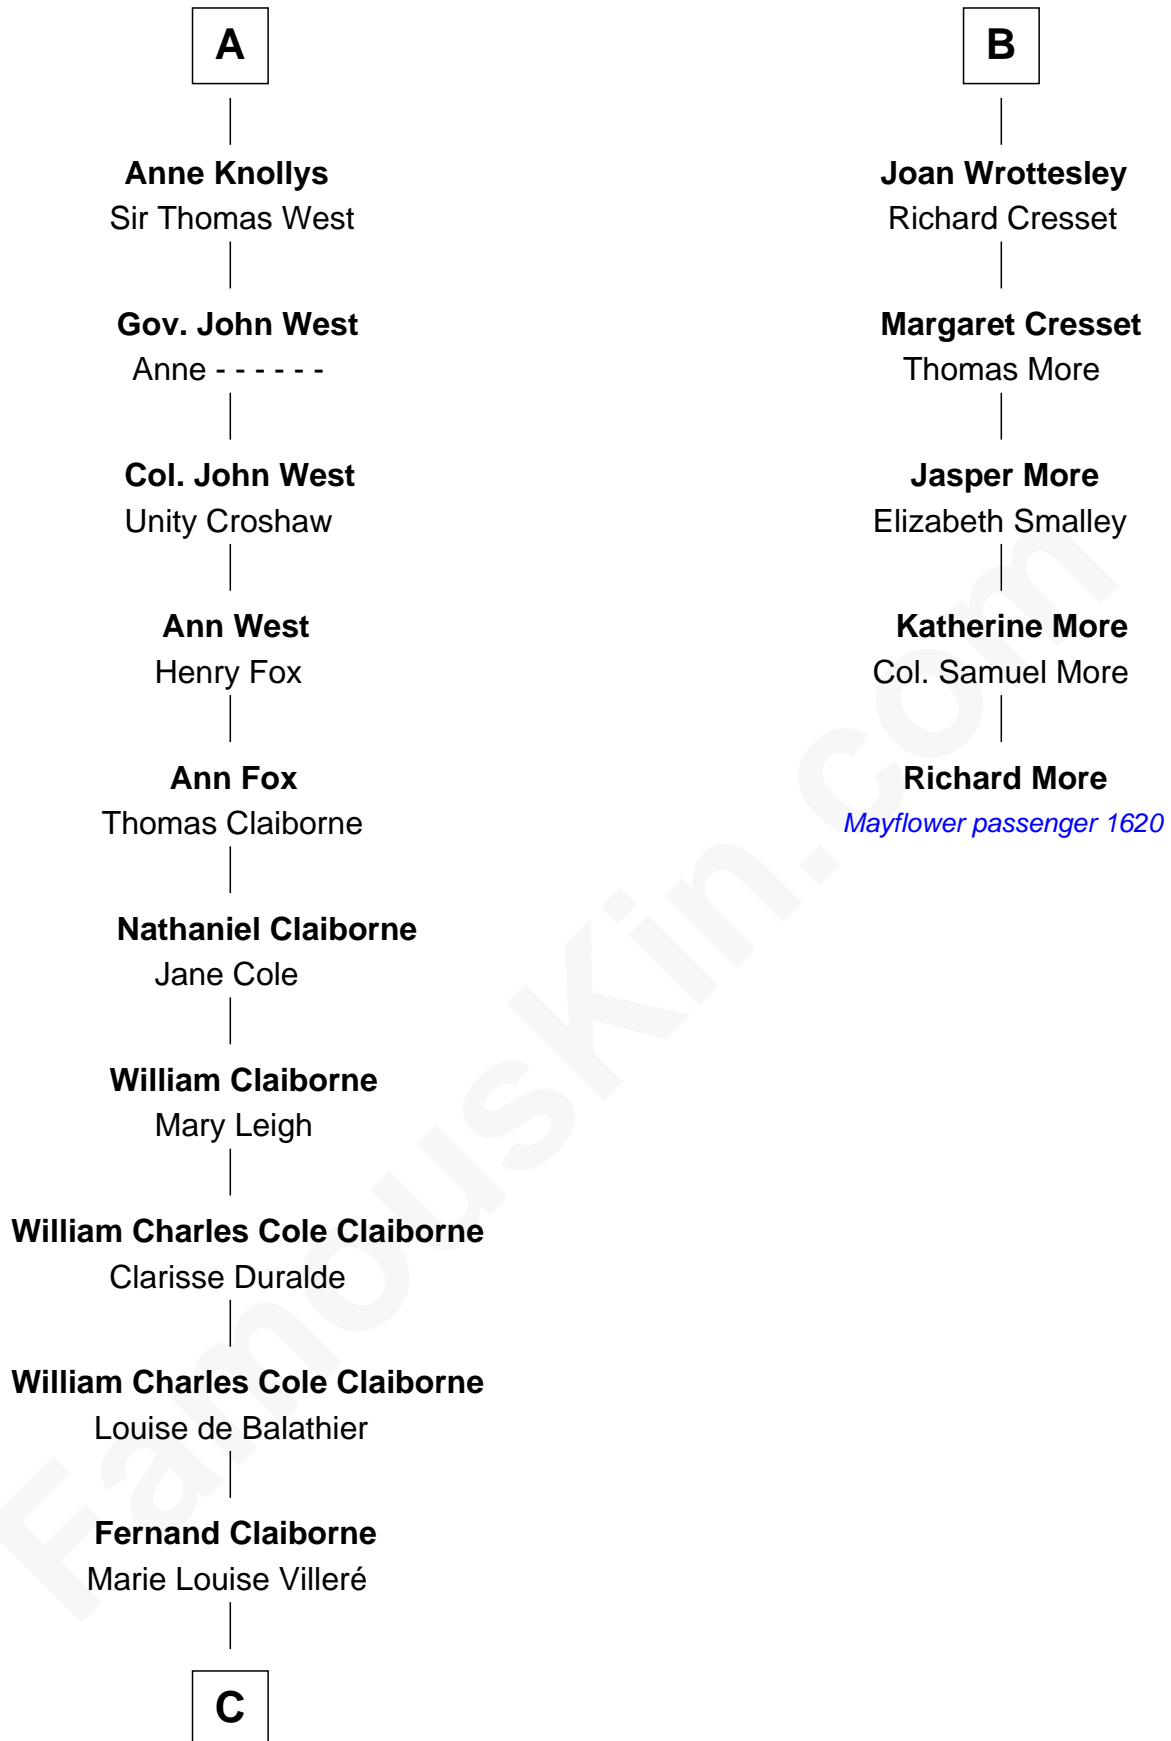

## Relationship Chart of

### Liz Claiborne

*Fashion Designer and Founder of Liz Claiborne Inc.*

11th cousin 7 times removed of

### Richard More

*(c1614 - c1696) Mayflower passenger 1620*

**MAYFLOWER**

**Edward III, King of England**

Philippa of Hainault

**C**

**Omer Villere Claiborne**  
Carolyn Louise Fenner

**Liz Claiborne**  
*Found of Liz Claiborne Inc.*