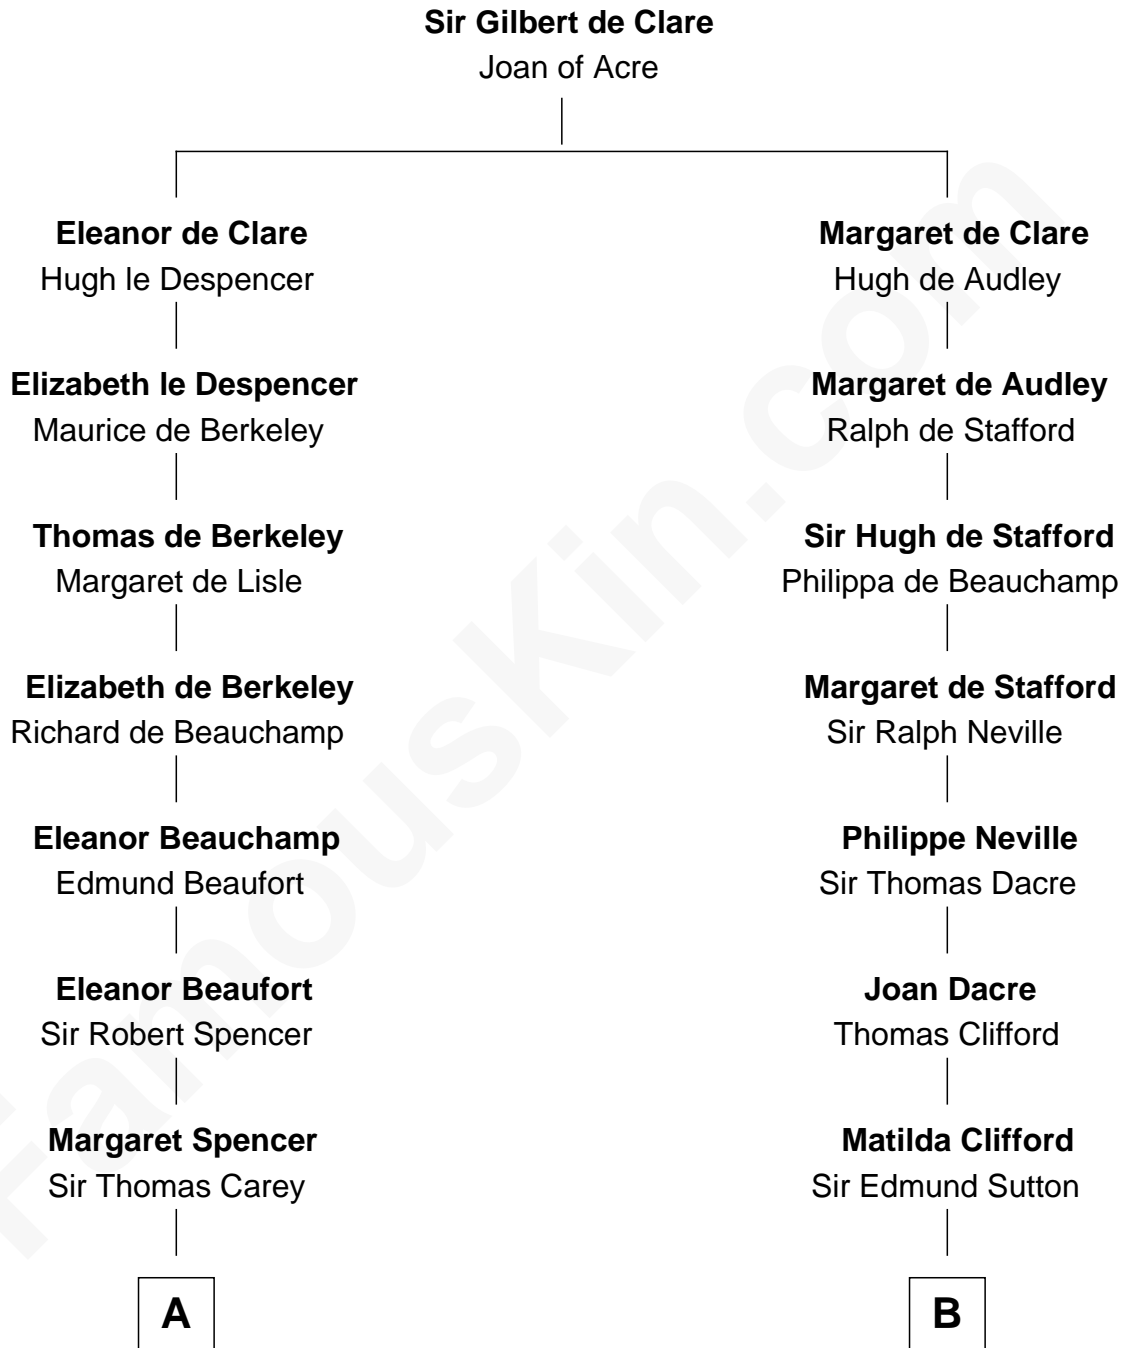

## Relationship Chart of

### Liz Claiborne

*Fashion Designer and Founder of Liz Claiborne Inc.*

12th cousin 8 times removed of

### Richard More

*(c1614 - c1696) Mayflower passenger 1620*

**MAYFLOWER**

**C**

William Charles Cole Claiborne

Louise de Balathier

Fernand Claiborne

Marie Louise Villeré