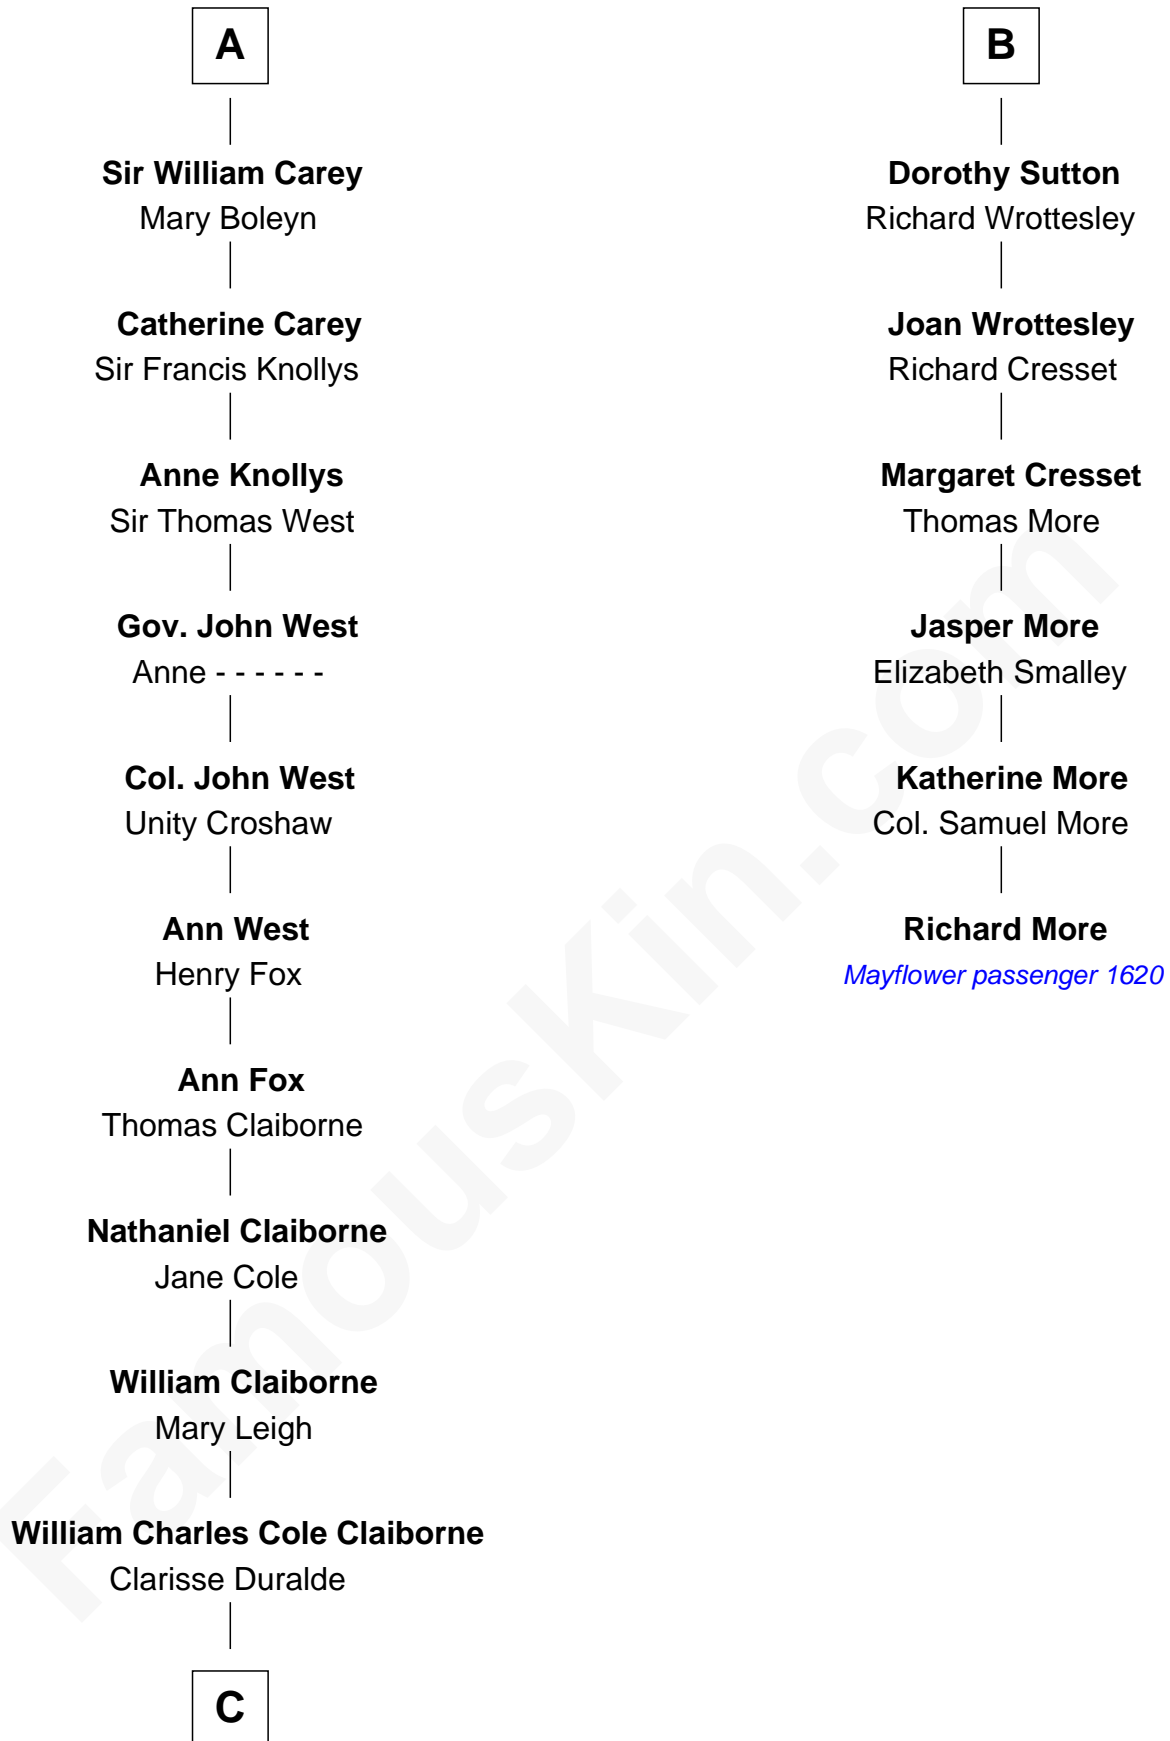

## Relationship Chart of

### Liz Claiborne

*Fashion Designer and Founder of Liz Claiborne Inc.*

12th cousin 8 times removed of

### Richard More

*(c1614 - c1696) Mayflower passenger 1620*

**MAYFLOWER**

**C**

William Charles Cole Claiborne

Louise de Balathier

Fernand Claiborne

Marie Louise Villeré