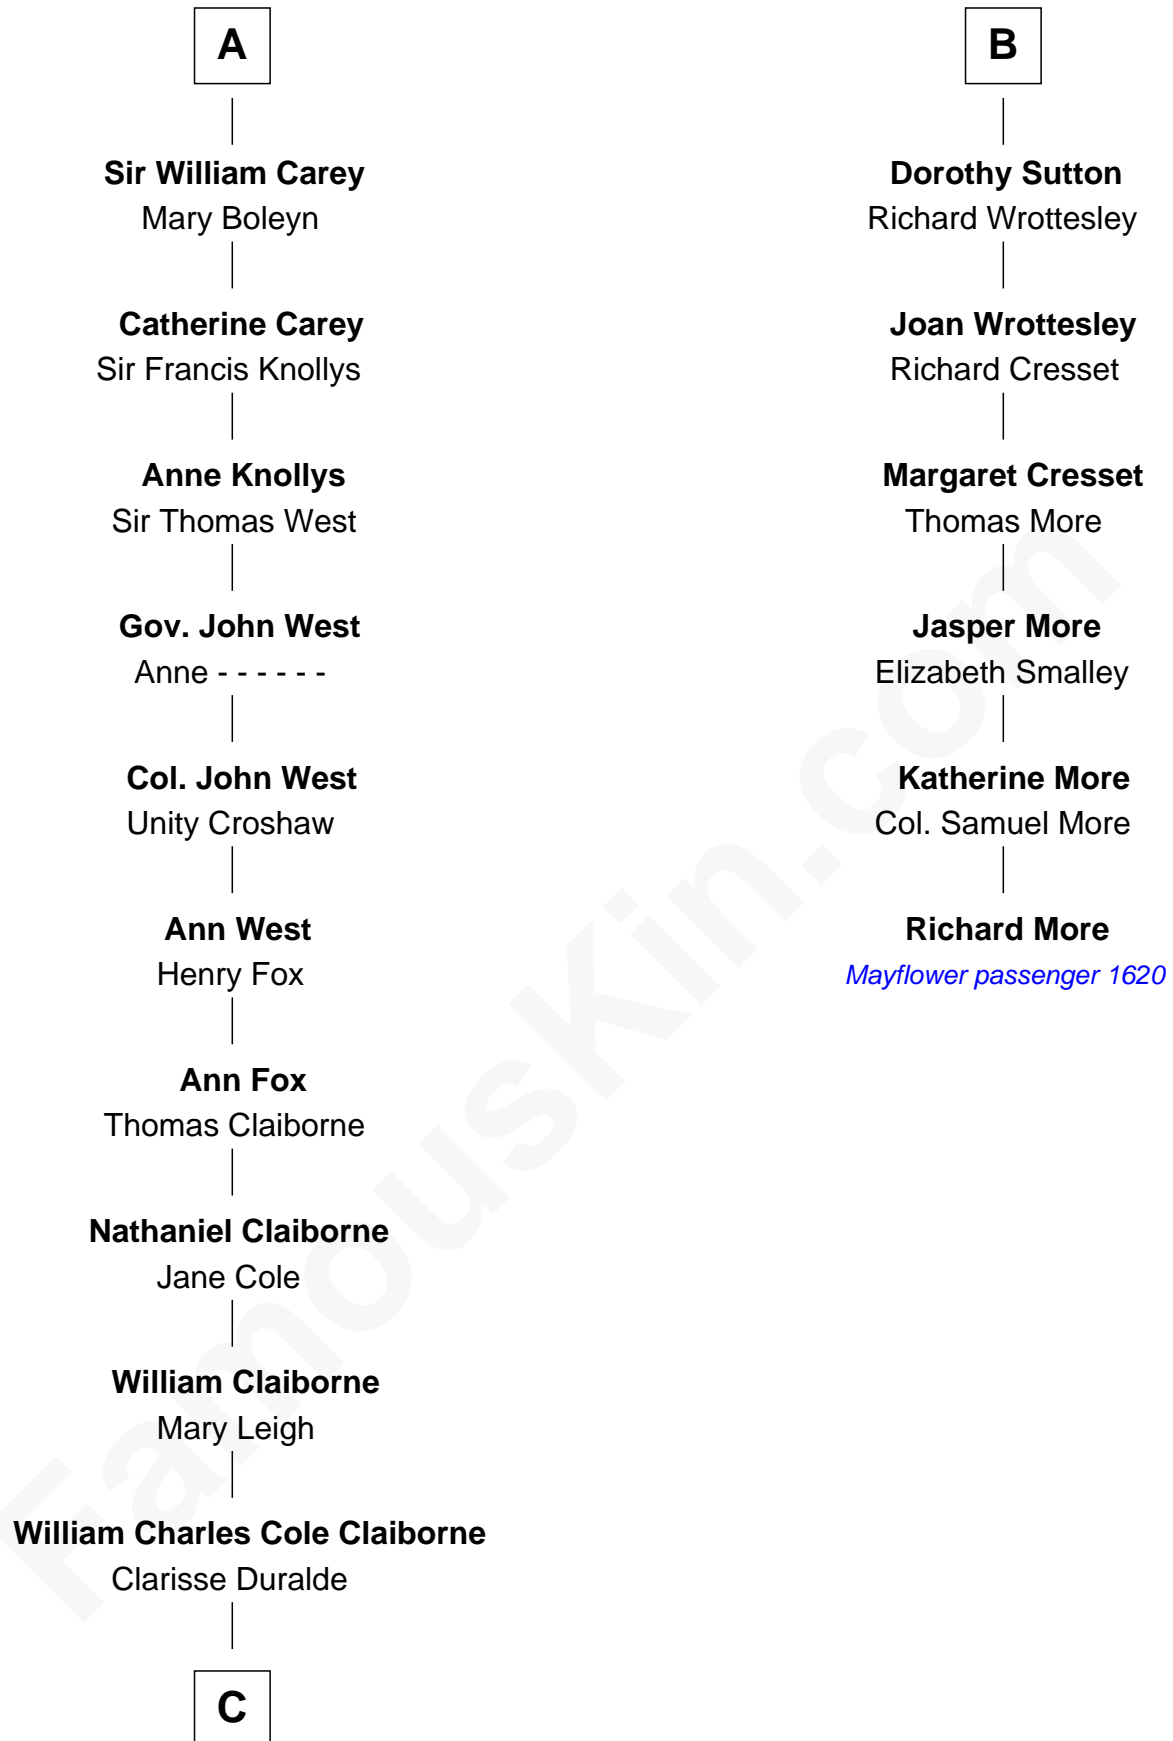

## Relationship Chart of

### Liz Claiborne

*Fashion Designer and Founder of Liz Claiborne Inc.*

12th cousin 8 times removed of

### Richard More

*(c1614 - c1696) Mayflower passenger 1620*

**MAYFLOWER**

**C**

—  
**William Charles Cole Claiborne**

Louise de Balathier

—  
**Fernand Claiborne**

Marie Louise Villeré