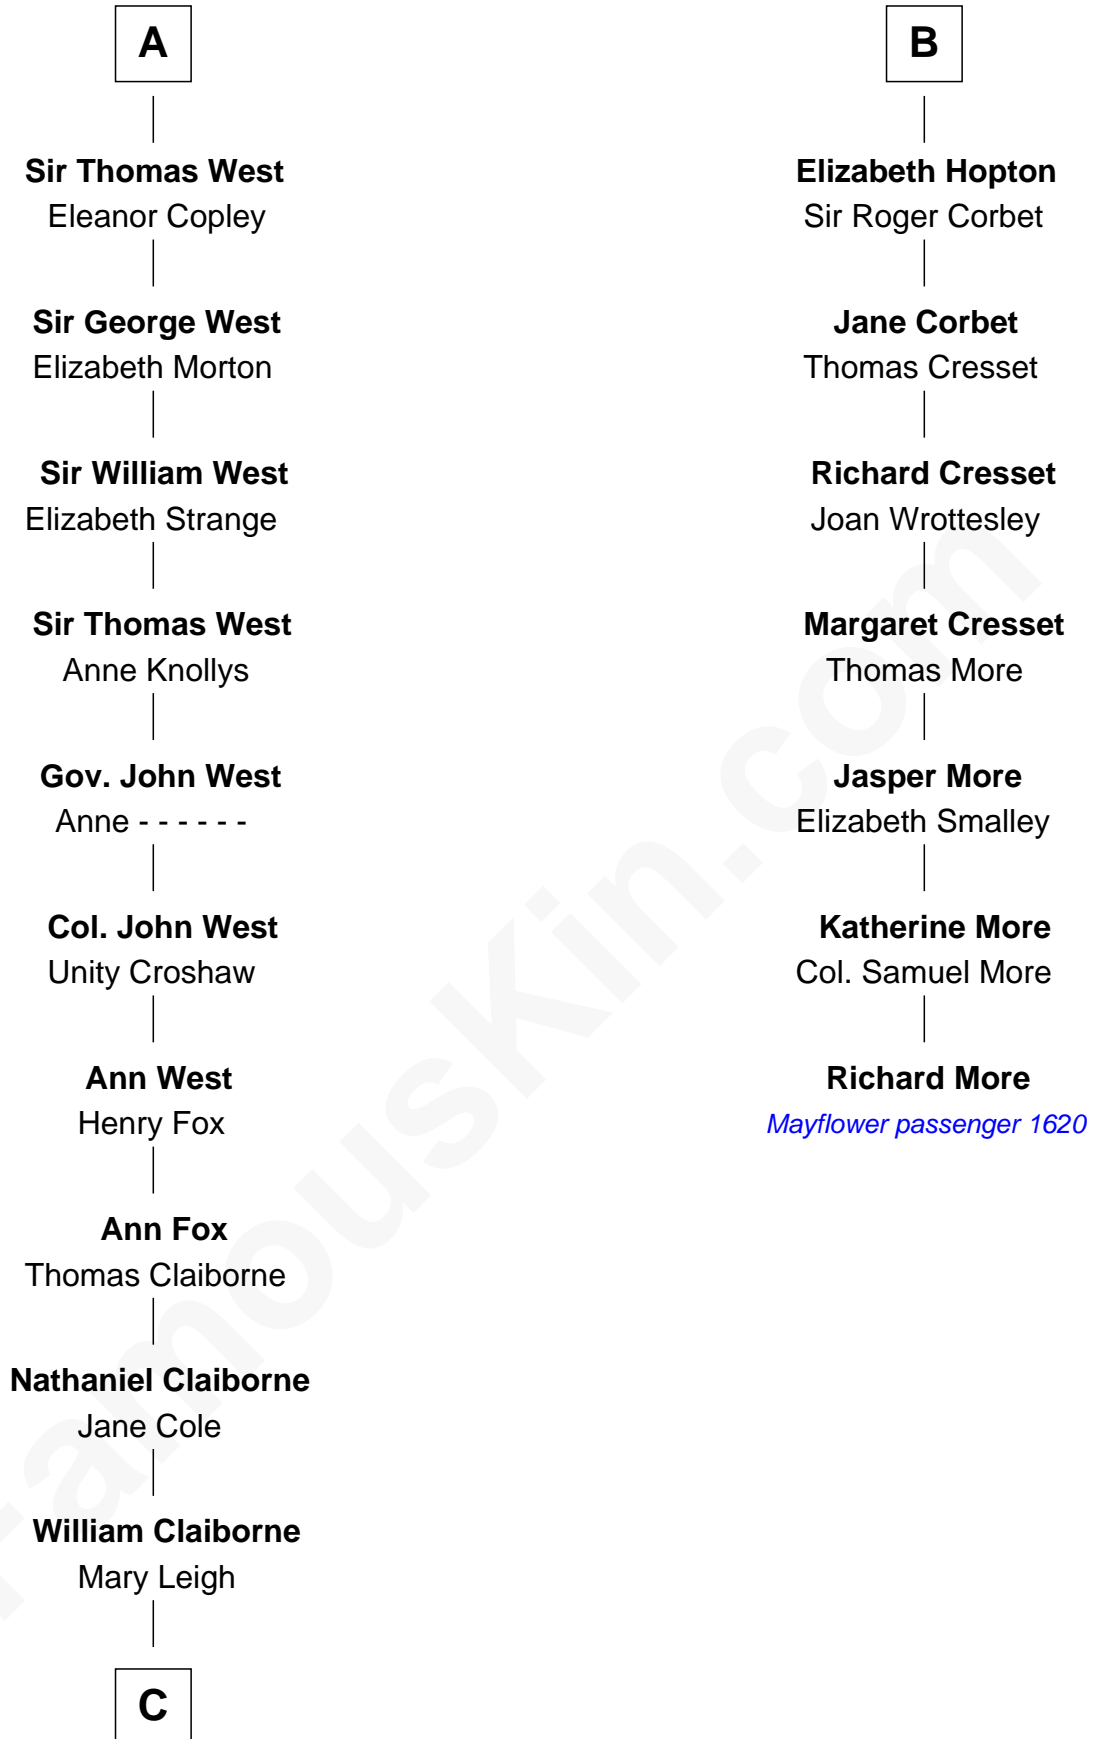

### Liz Claiborne

*Fashion Designer and Founder of Liz Claiborne Inc.*

13th cousin 8 times removed of

### Richard More

*(c1614 - c1696) Mayflower passenger 1620*

**MAYFLOWER**

**Robert I, Count of Artois**

Matilda of Brabant

**C**

William Charles Cole Claiborne

Clarisse Duralde