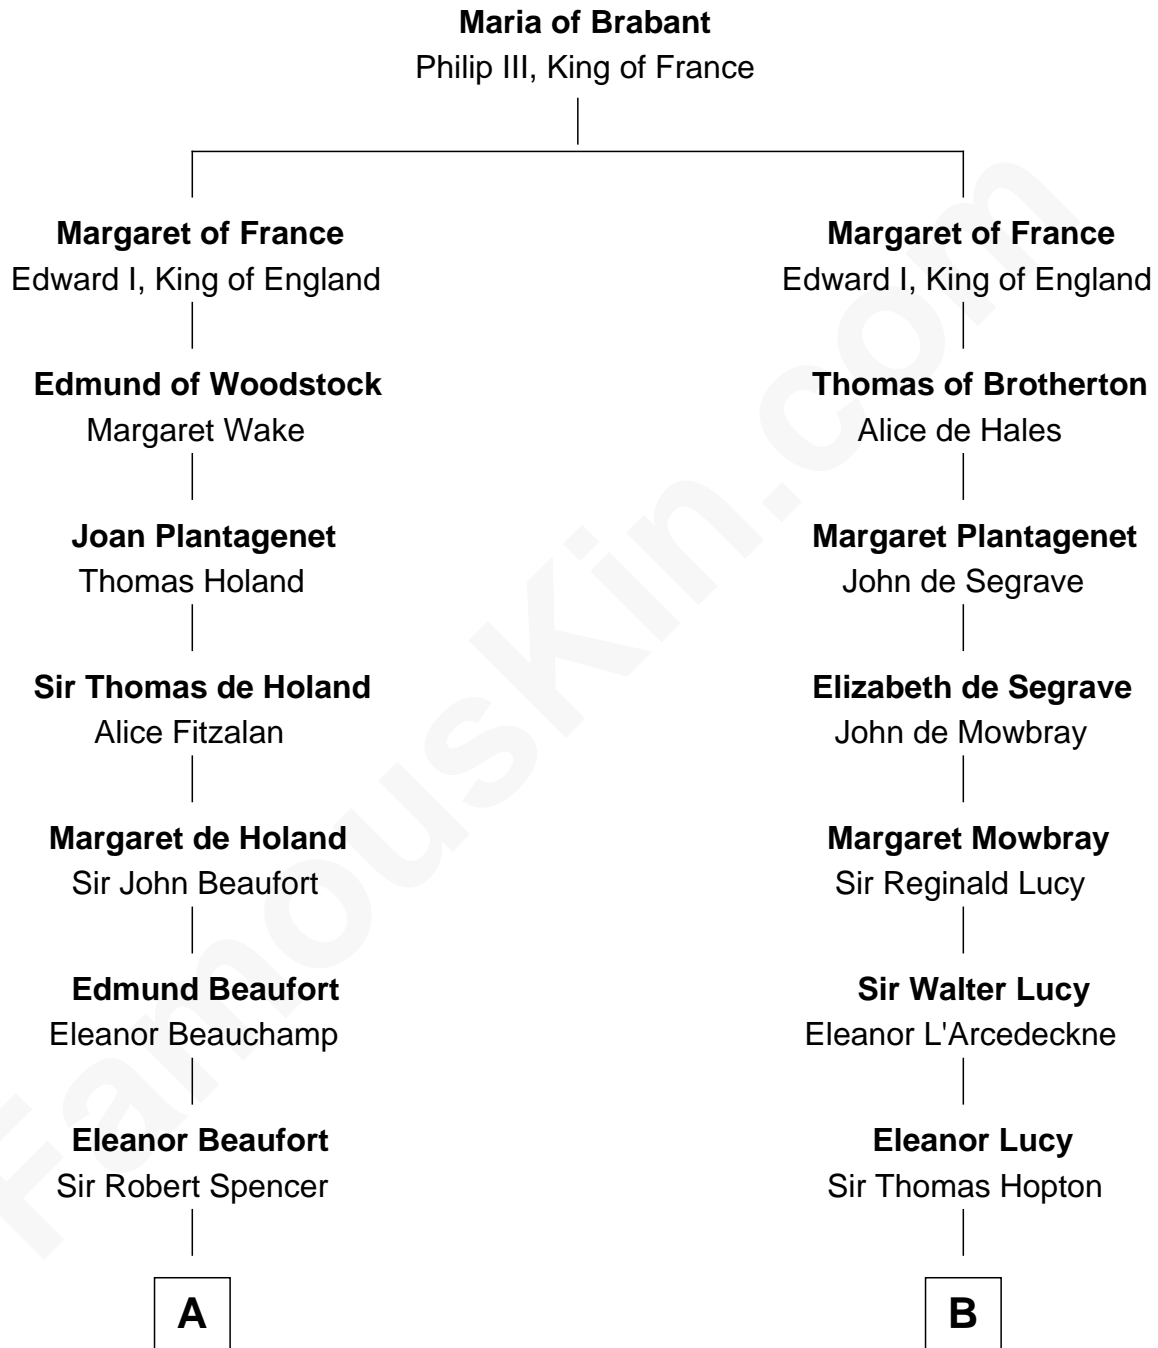

## Relationship Chart of

### Liz Claiborne

*Fashion Designer and Founder of Liz Claiborne Inc.*

13th cousin 8 times removed of

### Richard More

*(c1614 - c1696) Mayflower passenger 1620*

**MAYFLOWER**

**C**

William Charles Cole Claiborne

Clarisse Duralde

William Charles Cole Claiborne

Louise de Balathier