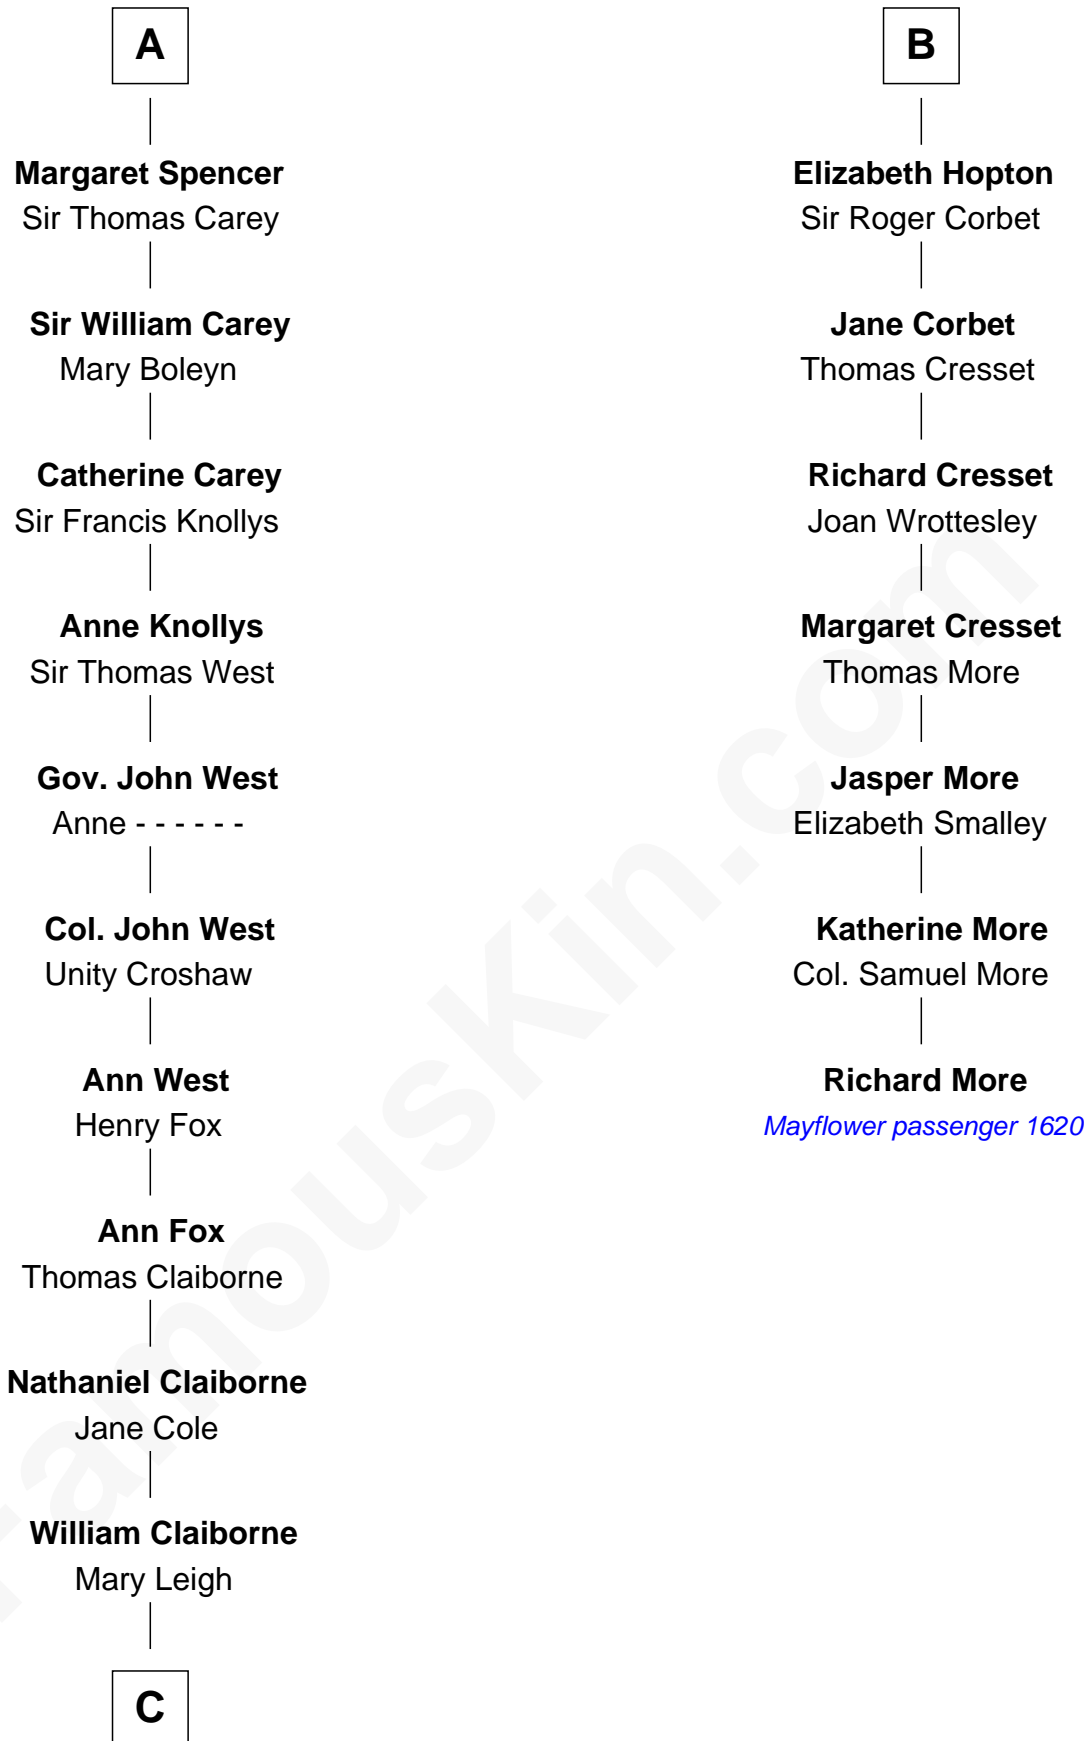

## Relationship Chart of

### Liz Claiborne

*Fashion Designer and Founder of Liz Claiborne Inc.*

13th cousin 8 times removed of

### Richard More

*(c1614 - c1696) Mayflower passenger 1620*

**MAYFLOWER**

**C**

William Charles Cole Claiborne

Clarisse Duralde

William Charles Cole Claiborne

Louise de Balathier