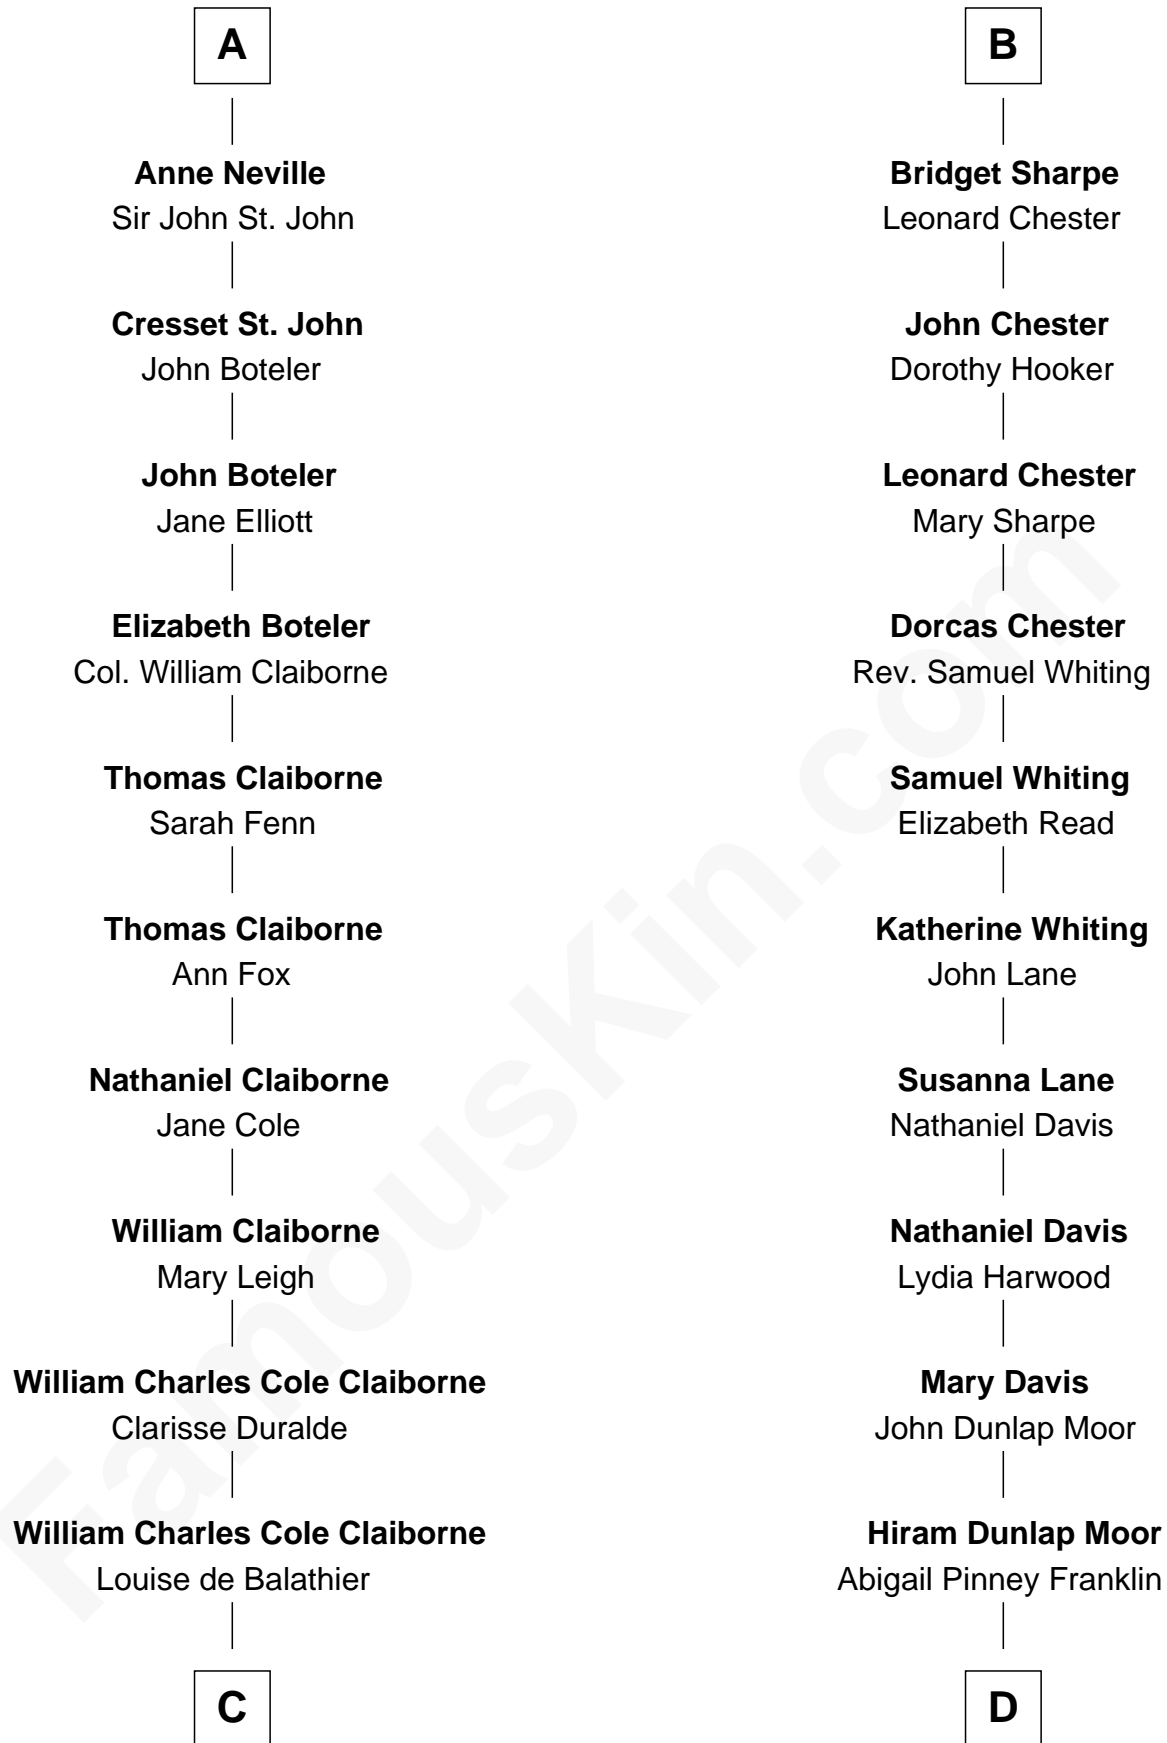

## Relationship Chart of

**Alice Longford**  
William FitzHerbert

**Sir Nicholas Longford**  
Margery Solney

**Henry FitzHerbert**  
----- Downes

**Alice Longford**  
Sir Robert Neville

**Nicholas FitzHerbert**  
Alice Booth

**Thomas Neville**  
Elizabeth Babington

**Joan FitzHerbert**  
John Cotton

**William Neville**  
Katherine Palmer

**Margaret Cotton**  
Richard Belgrave

**Thomas Neville**  
Isabel Griffin

**Dorothy Belgrave**  
William Saunders

**Thomas Neville**  
Alice Wauton

**Mary Saunders**  
John Sharpe

**A**

**B**

**C**

**Fernand Claiborne**  
Marie Louise Villeré

**Omer Villere Claiborne**  
Carolyn Louise Fenner

**Liz Claiborne**  
*Found of Liz Claiborne Inc.*

**D**